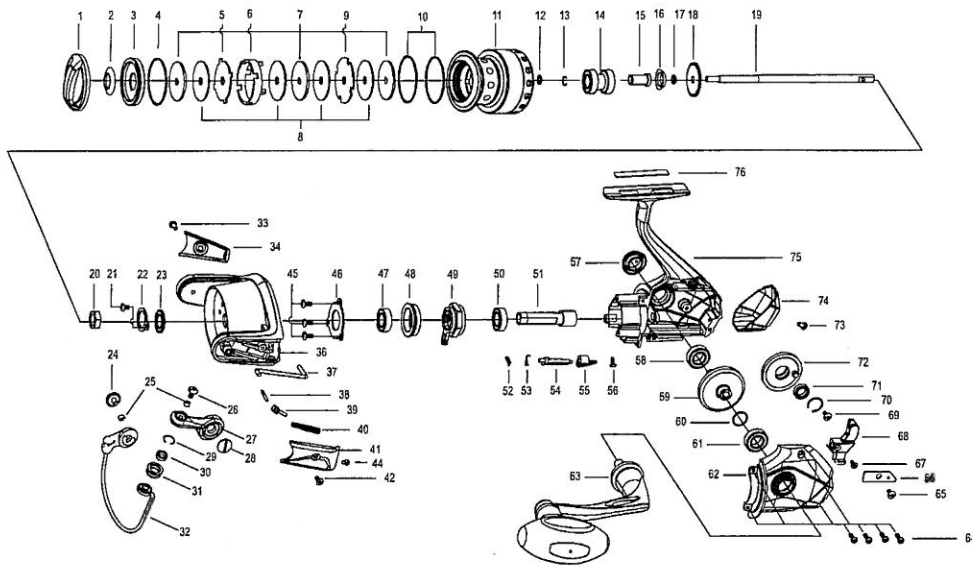

EXPLODED VIEW OF Soron SX 70

PARTS LIST OF Soron SX 70

ITEM#	DESCRIPTION	Soron SX 70	ITEM#	DESCRIPTION	Soron SX 70
1	DRAG KNOB ASSY	1188292	38	BAIL LEVER	1126388
2	WATERPROOF RING	1126362	39	BAIL SLIDER	1126389
3	SPOOL COVER	1126410	40	SPRING	1126436
4	"O" RING	1126411	41	ROTOR COVER	1188301
5	EARED WASHER	1126412	42	SCREW	1111479
6	DRAG KEY RING	1126413	44	SCREW	1188255
7	KEY WASHER	1126414	45	SCREW	1126440
8	WASHER	1126415	46	BALL BEARING RETAINER	1126441
9	EARED WASHER	1126416	47	BALL BEARING	1126442
10	"O" RING	1141383	48	BALL BEARING HOLDER	1126443
11	SUPERLINE SPOOL ASSY FORGE	1188293	49	ONE WAY CLUTCH BEARING	1111483
11	SPOOL ASSY FORGE SPARE	1188294	50	BALL BEARING	1126442
12	WASHER(T=0.5)	1178956	51	PINION GEAR	1126444
12	Spare Adjustment Washer(T=0.3)	1178957	52	OWC BEARING SPRING	1108940
13	"C" RETAINER	1126419	53	SPRING	1111490
14	SLEEVE	1126420	54	ANTI-REVERSE LEVER	1126445
15	RETAINER SLEEVE	1126421	55	ANTI-REVERSE BUTTON	1141391
16	WATERPROOF RING	1126422	56	SCREW	1111492
17	WATERPROOF RING	1126423	57	HANDLE SCREW CAP	1133625
18	CLICK GEAR	1126424	58	BALL BEARING	1126442
19	MAIN SHAFT	1178955	59	DRIVE GEAR	1126448
20	NUT	1111457	60	WASHER	1111500
21	SCREW	1141435	61	BALL BEARING	1126442
22	NUT RETAINER	1126427	62	BODY COVER	1188302
23	WASHER	1128139	63	HANDLE ASSY	1188303
24	SCREW	1188295	64	SCREW	1126451
25	BUSHING	1102129	65	SCREW	1126452
26	SCREW	1126429	66	SLIDER RETAINER	1126453
27	BAIL ARM	1188296	67	SCREW	1126454
28	SCREW	1122116	68	SLIDER	1126455
29	"C" RETAINER	1126263	69	SCREW	1126456
30	BALL BEARING	1126264	70	"C" RETAINER	1126457
31	LINE ROLLER	1126381	71	BALL BEARING	1108918
32	BAIL ASSY	1188297	72	OSCILLATION GEAR	1126458
33	SCREW	1188255	73	SCREW	1126297
34	ROTOR COVER	1188298	74	REAR COVER	1141395
36	ROTOR	1188299	75	BODY	1188304
37	KICK LEVER	1188300	76	BODY DECORATION PLATE	1141397