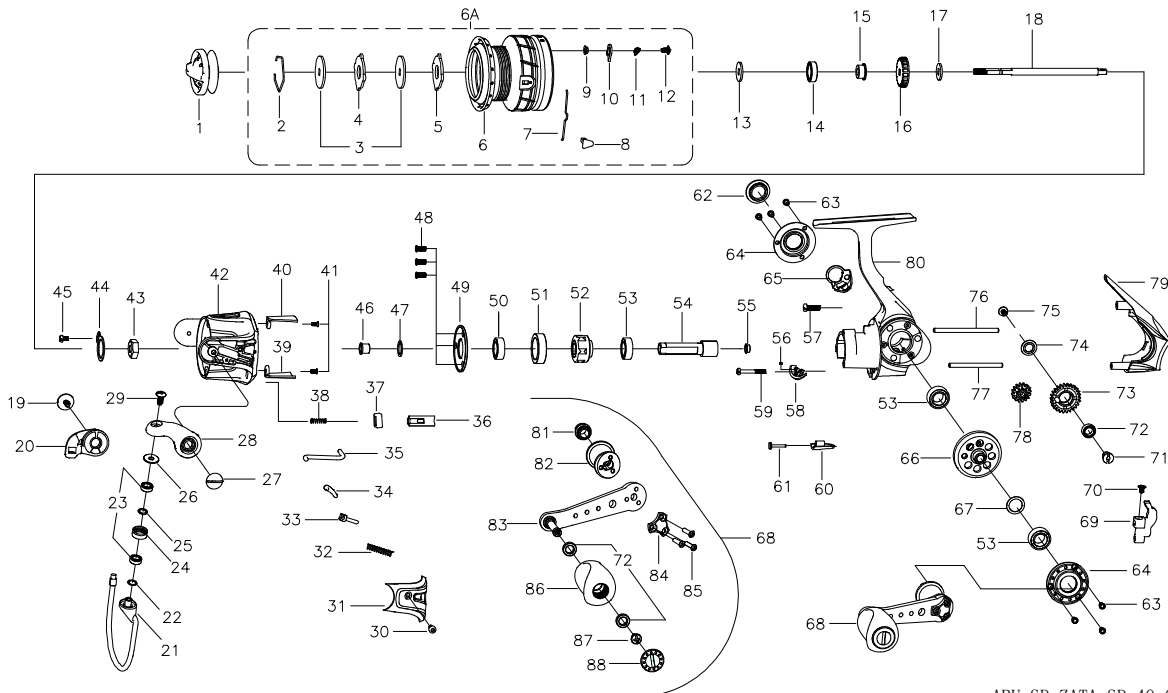

EXPLODED VIEW

ABU SP ZATA SP 40 00