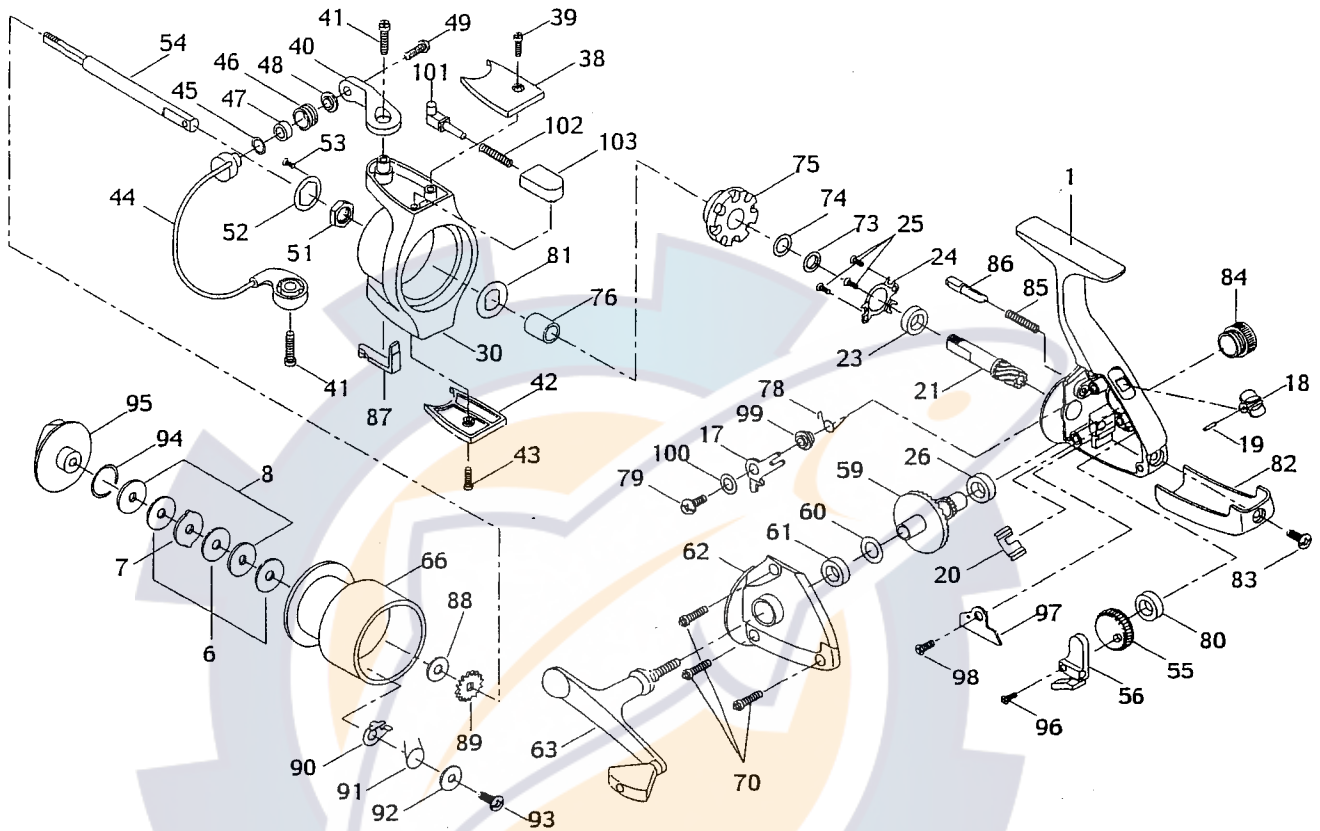

BGS SERIES

- BGS1000**
- BGS2000**
- BGS3000**
- BGS4000**

Abu Garcia

No	Part Name	1000	2000	3000	4000
1	Frame	1080009	1080010	1080011	1080012
6	Drag Washer	1079829	1079830	1079831	
7	Eared Drag Washer	1079832	1079833	1079834	
8	Keyed Drag Washer	1079835	1079836	1079837	
17	Lever	1079838		1079839	
18	Push Button		1080013		
19	Push Button Pin		1079841		
20	Push Button Spring		1079842		
21	Pinion	1079843		1079844	
23	Ball Bearing		1079845		
24	Ball Bearing Retainer		1079846		
25	Retainer Screw		1079847		
26	Drive Gear Bearing		1079848		
30	Pick up Housing	1080014	1080015	1080016	1080017
38	Bail Bracket Cover	1080018	1080019	1080020	1080021
39	Cover Screw		1079857		
40	Bail Bracket	1080022	1080023	1080024	1080025
41	Bracket Screw		1079862		
42	Trip Bracket Cover	1080026	1080027	1080028	1080029
43	Cover Screw		Same as 39		
44	Bail Assy	1080030	1080031	1080032	1080033
45	Line Roller Washer	N/A		1079872	
46	Line Roller	1079873		1079874	
47	Line Roller Bushing	NA		1079882	
48	Line Roller Washer	1079877		1079878	
49	Line Roller Screw	1079879		1079880	
51	Pickup Housing Nut		1079881		
52	Lock Washer	NA		1079883	
53	Lock Screw	NA		1079885	
54	Main Shaft	1079886	1079887	1079888	1079889
55	L.W.Gear	1079890	1079891	1079892	1079893
56	L.W. Bracket	1079894		1079895	
59	Drive Gear	1079896		1079897	
60	Drive Gear Washer		1079898		
61	Drive Gear Bearing		1079899		