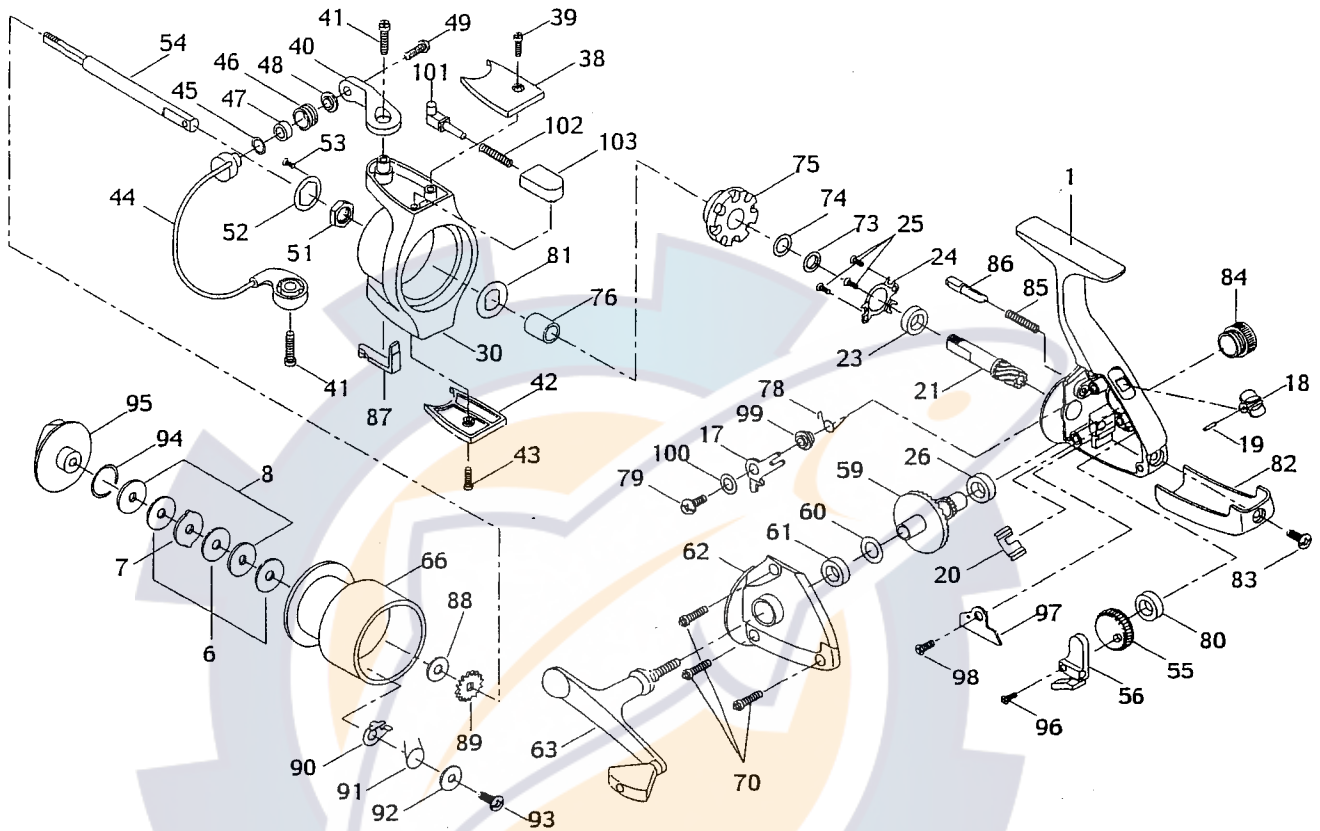

# Abu Garcia

No	Part Name	1000	2000	3000	4000
1	Frame	1080009	1080010	1080011	1080012
6	Drag Washer	1079829	1079830	1079831	
7	Eared Drag Washer	1079832	1079833	1079834	
8	Keyed Drag Washer	1079835	1079836	1079837	
17	Lever	1079838		1079839	
18	Push Button		1080013		
19	Push Button Pin		1079841		
20	Push Button Spring		1079842		
21	Pinion	1079843		1079844	
23	Ball Bearing		1079845		
24	Ball Bearing Retainer		1079846		
25	Retainer Screw		1079847		
26	Drive Gear Bearing		1079848		
30	Pick up Housing	1080014	1080015	1080016	1080017
38	Bail Bracket Cover	1080018	1080019	1080020	1080021
39	Cover Screw		1079857		
40	Bail Bracket	1080022	1080023	1080024	1080025
41	Bracket Screw		1079862		
42	Trip Bracket Cover	1080026	1080027	1080028	1080029
43	Cover Screw		Same as 39		
44	Bail Assy	1080030	1080031	1080032	1080033
45	Line Roller Washer	N/A		1079872	
46	Line Roller	1079873		1079874	
47	Line Roller Bushing	NA		1079882	
48	Line Roller Washer	1079877		1079878	
49	Line Roller Screw	1079879		1079880	
51	Pickup Housing Nut		1079881		
52	Lock Washer	NA		1079883	
53	Lock Screw	NA		1079885	
54	Main Shaft	1079886	1079887	1079888	1079889
55	L.W. Gear	1079890	1079891	1079892	1079893
56	L.W. Bracket	1079894		1079895	
59	Drive Gear	1079896		1079897	
60	Drive Gear Washer		1079898		
61	Drive Gear Bearing		1079899		