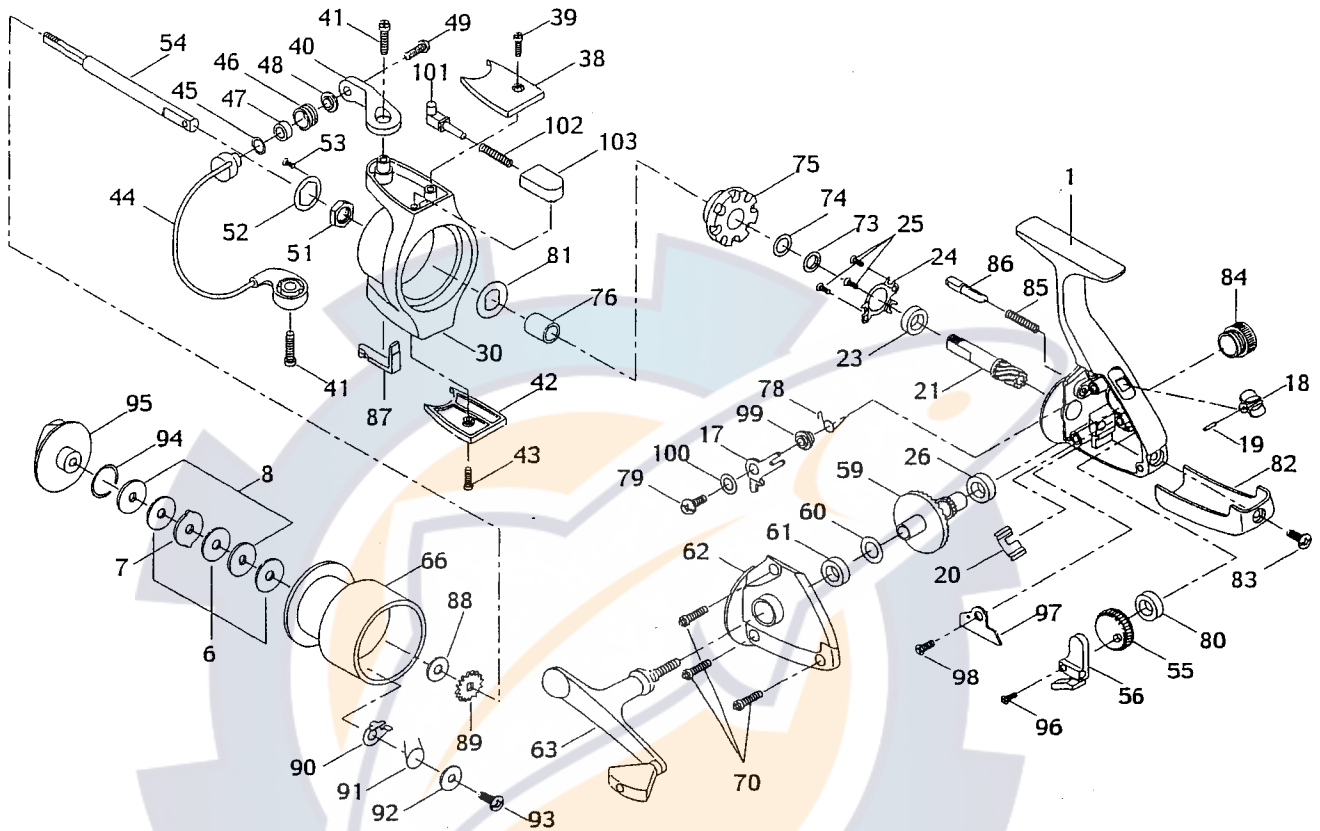

BGS SERIES

- BGS1000
- BGS2000
- BGS3000
- BGS4000

Abu Garcia

No	Part Name	1000	2000	3000	4000
1	Frame	1080009	1080010	1080011	1080012
6	Drag Washer	1079829	1079830	1079831	
7	Eared Drag Washer	1079832	1079833	1079834	
8	Keyed Drag Washer	1079835	1079836	1079837	
17	Lever	1079838		1079839	
18	Push Button		1080013		
19	Push Button Pin		1079841		
20	Push Button Spring		1079842		
21	Pinion	1079843		1079844	
23	Ball Bearing		1079845		
24	Ball Bearing Retainer		1079846		
25	Retainer Screw		1079847		
26	Drive Gear Bearing		1079848		
30	Pick up Housing	1080014	1080015	1080016	1080017
38	Bail Bracket Cover	1080018	1080019	1080020	1080021
39	Cover Screw		1079857		
40	Bail Bracket	1080022	1080023	1080024	1080025
41	Bracket Screw		1079862		
42	Trip Bracket Cover	1080026	1080027	1080028	1080029
43	Cover Screw		Same as 39		
44	Bail Assy	1080030	1080031	1080032	1080033
45	Line Roller Washer	N/A		1079872	
46	Line Roller	1079873		1079874	
47	Line Roller Bushing	NA		1079882	
48	Line Roller Washer	1079877		1079878	
49	Line Roller Screw	1079879		1079880	
51	Pickup Housing Nut		1079881		
52	Lock Washer	NA		1079883	
53	Lock Screw	NA		1079885	
54	Main Shaft	1079886	1079887	1079888	1079889
55	L.W.Gear	1079890	1079891	1079892	1079893
56	L.W. Bracket	1079894		1079895	
59	Drive Gear	1079896		1079897	
60	Drive Gear Washer		1079898		
61	Drive Gear Bearing		1079899		