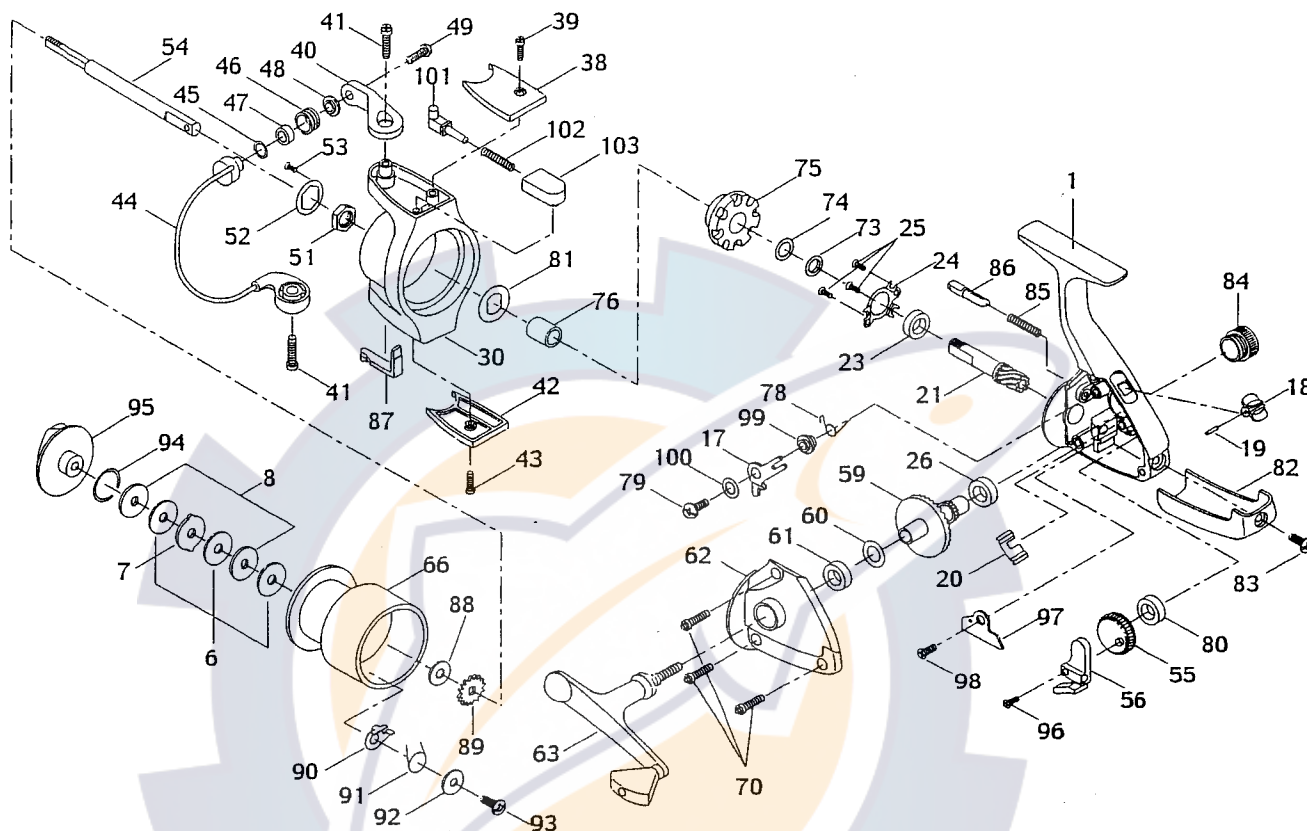

BGS SERIES

- BGS1000
- BGS2000
- BGS3000
- BGS4000

Abu Garcia

No	Part Name	1000	2000	3000	4000
1	Frame	1080009	1080010	1080011	1080012
6	Drag Washer	1079829	1079830	1079831	
7	Eared Drag Washer	1079832	1079833	1079834	
8	Keyed Drag Washer	1079835	1079836	1079837	
17	Lever	1079838		1079839	
18	Push Button		1080013		
19	Push Button Pin		1079841		
20	Push Button Spring		1079842		
21	Pinion	1079843		1079844	
23	Ball Bearing		1079845		
24	Ball Bearing Retainer		1079846		
25	Retainer Screw		1079847		
26	Drive Gear Bearing		1079848		
30	Pick up Housing	1080014	1080015	1080016	1080017
38	Bail Bracket Cover	1080018	1080019	1080020	1080021
39	Cover Screw		1079857		
40	Bail Bracket	1080022	1080023	1080024	1080025
41	Bracket Screw		1079862		
42	Trip Bracket Cover	1080026	1080027	1080028	1080029
43	Cover Screw		Same as 39		
44	Bail Assy	1080030	1080031	1080032	1080033
45	Line Roller Washer	N/A		1079872	
46	Line Roller	1079873		1079874	
47	Line Roller Bushing	NA		1079882	
48	Line Roller Washer	1079877		1079878	
49	Line Roller Screw	1079879		1079880	
51	Pickup Housing Nut		1079881		
52	Lock Washer	NA		1079883	
53	Lock Screw	NA		1079885	
54	Main Shaft	1079886	1079887	1079888	1079889
55	L.W.Gear	1079890	1079891	1079892	1079893
56	L.W. Bracket	1079894		1079895	
59	Drive Gear	1079896		1079897	
60	Drive Gear Washer		1079898		
61	Drive Gear Bearing		1079899		