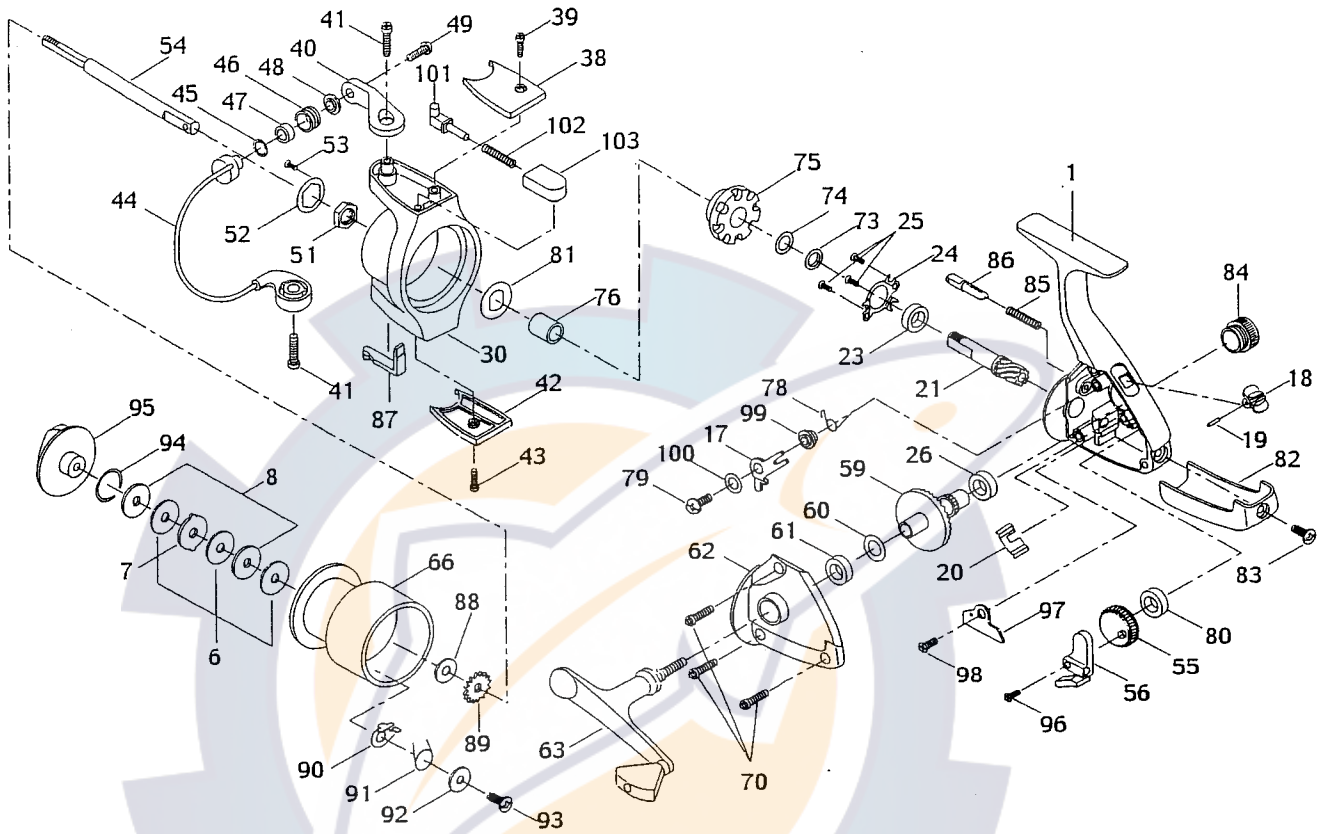

TOURNAMENT CHOICE

- TC1F
- TC2F
- TC3F
- TC4F

Abu Garcia

No	Part Name	1	2	3	4
1	Frame	1079825	1079826	1079827	1079828
6	Drag Washer	1079829	1079830	1079831	
7	Eared Drag Washer	1079832	1079833	1079834	
8	Keyed Drag Washer	1079835	1079836	1079837	
17	Lever	1079838		1079839	
18	Push Button	1079840			
19	Push Button Pin	1079841			
20	Push Button Spring	1079842			
21	Pinion	1079843	1079844		
23	Ball Bearing	1079845			
24	Ball Bearing Retainer	1079846			
25	Retainer Screw	1079847			
26	Drive Gear Bearing	1079848			
30	Pick up Housing	1079849	1079850	1079851	1079852
38	Bail Bracket Cover	1079853	1079854	1079855	1079856
39	Cover Screw	1079857			
40	Bail Bracket	1079858	1079859	1079860	1079861
41	Bracket Screw	1079862			
42	Trip Bracket Cover	1079863	1079864	1079865	1079866
43	Cover Screw	Same as 39			
44	Bail Assy	1079867	1079868	1079869	1079870
45	Line Roller Washer	NA	1079872		
46	Line Roller	1079873	1079874		
47	Line Roller Bearing	NA	1079876		
48	Line Roller Washer	1079877	1079878		
49	Line Roller Screw	1079879	1079880		
51	Pickup Housing Nut	1079881			
52	Lock Washer	NA	1079883		
53	Lock Screw	NA	1079885		
54	Main Shaft	1079886	1079887	1079888	1079889
55	L.W.Gear	1079890	1079891	1079892	1079893
56	L.W. Bracket	1079894	1079895		1079897
59	Drive Gear	1079896		1079897	
60	Drive Gear Washer	1079898			
61	Drive Gear Bearing	1079899			