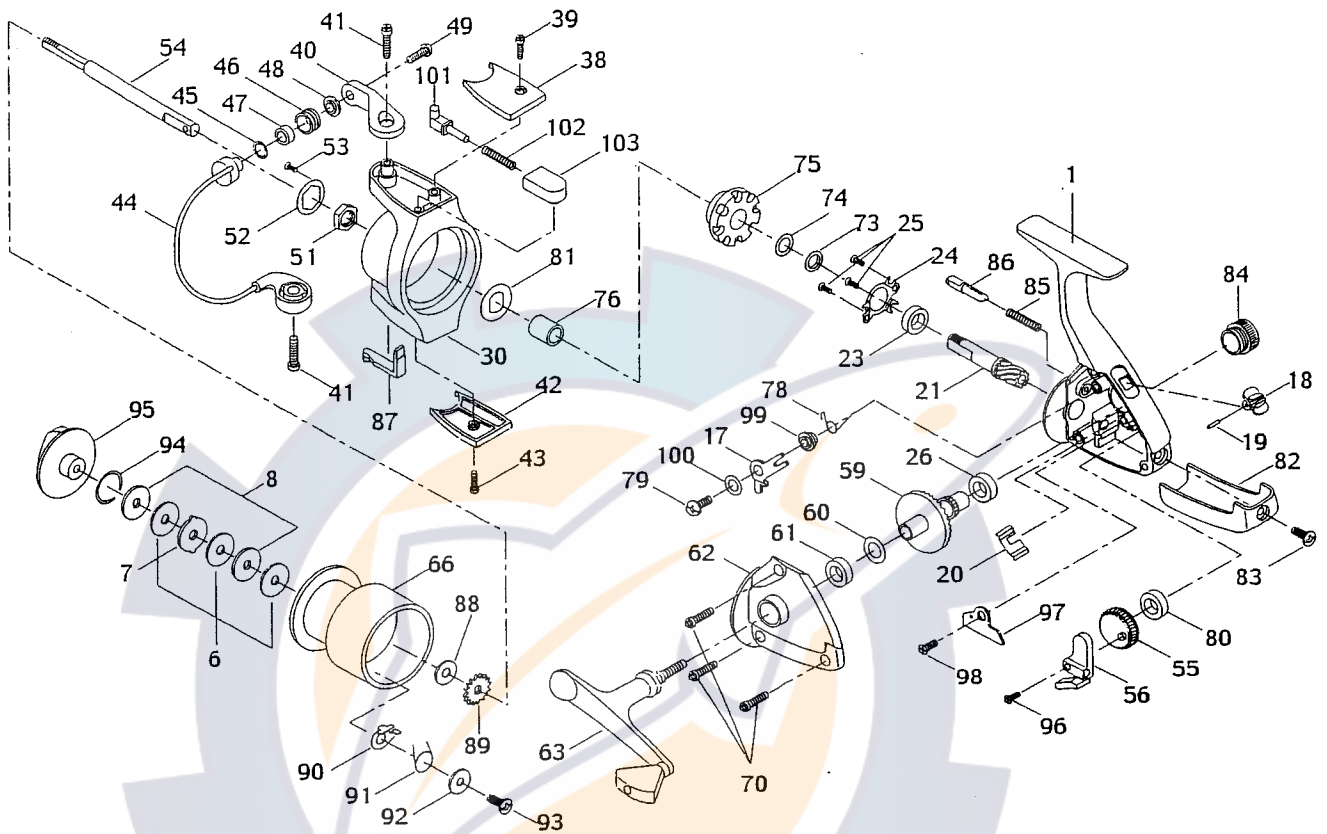

TOURNAMENT CHOICE

TC1F
TC2F
TC3F
TC4F

Abu Garcia

No	Part Name	1	2	3	4
1	Frame	1079825	1079826	1079827	1079828
6	Drag Washer	1079829	1079830		1079831
7	Eared Drag Washer	1079832	1079833		1079834
8	Keyed Drag Washer	1079835	1079836		1079837
17	Lever		1079838		1079839
18	Push Button			1079840	
19	Push Button Pin			1079841	
20	Push Button Spring			1079842	
21	Pinion		1079843		1079844
23	Ball Bearing			1079845	
24	Ball Bearing Retainer			1079846	
25	Retainer Screw			1079847	
26	Drive Gear Bearing			1079848	
30	Pick up Housing	1079849	1079850	1079851	1079852
38	Bail Bracket Cover	1079853	1079854	1079855	1079856
39	Cover Screw			1079857	
40	Bail Bracket	1079858	1079859	1079860	1079861
41	Bracket Screw			1079862	
42	Trip Bracket Cover	1079863	1079864	1079865	1079866
43	Cover Screw			Same as 39	
44	Bail Assy	1079867	1079868	1079869	1079870
45	Line Roller Washer	NA		1079872	
46	Line Roller	1079873		1079874	
47	Line Roller Bearing	NA		1079876	
48	Line Roller Washer	1079877		1079878	
49	Line Roller Screw	1079879		1079880	
51	Pickup Housing Nut			1079881	
52	Lock Washer	NA		1079883	
53	Lock Screw	NA		1079885	
54	Main Shaft	1079886	1079887	1079888	1079889
55	L.W.Gear	1079890	1079891	1079892	1079893
56	L.W. Bracket	1079894		1079895	
59	Drive Gear	1079896		1079897	
60	Drive Gear Washer			1079898	
61	Drive Gear Bearing			1079899	