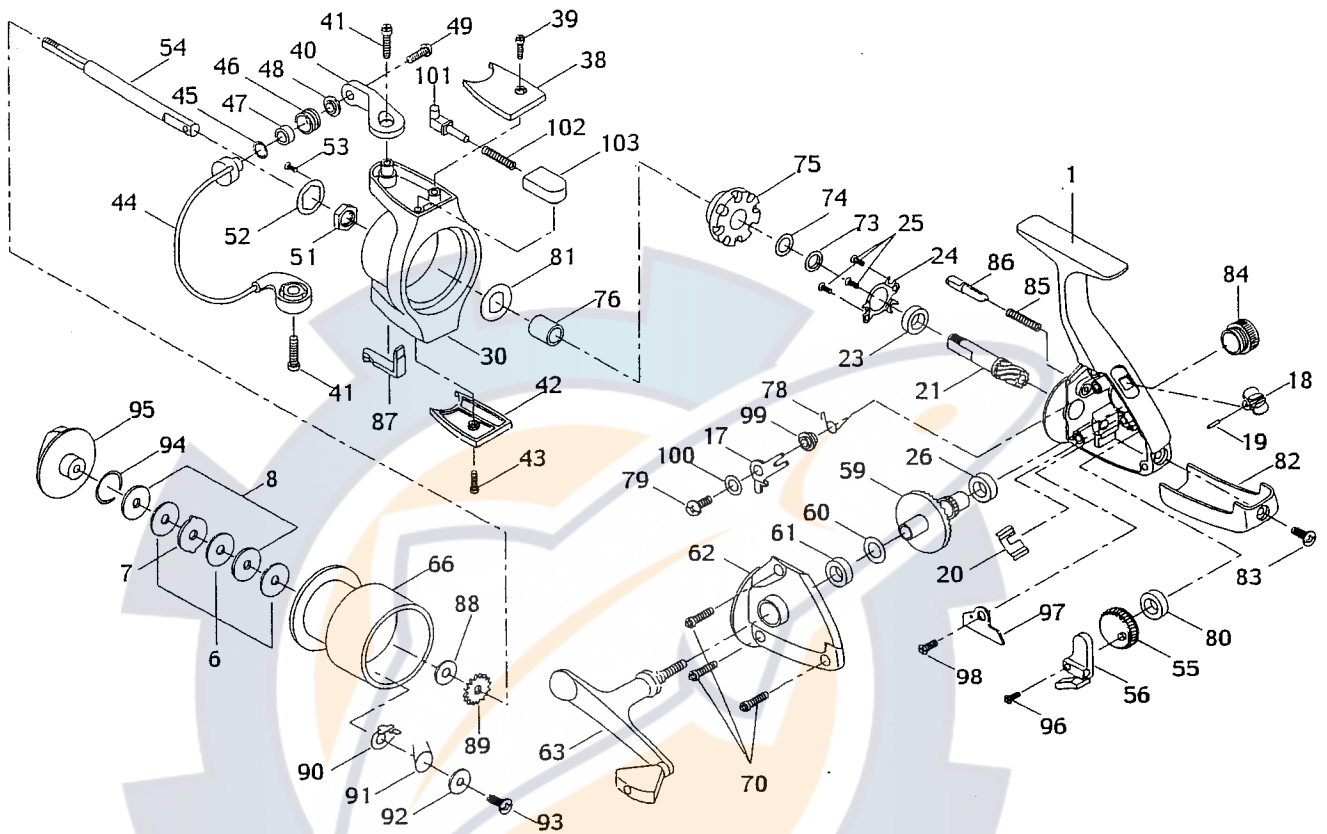

TOURNAMENT CHOICE

TC1F
TC2F
TC3F
TC4F

Abu Garcia

No	Part Name	1	2	3	4
1	Frame	1079825	1079826	1079827	1079828
6	Drag Washer	1079829	1079830	1079831	
7	Eared Drag Washer	1079832	1079833	1079834	
8	Keyed Drag Washer	1079835	1079836	1079837	
17	Lever	1079838		1079839	
18	Push Button	1079840			
19	Push Button Pin	1079841			
20	Push Button Spring	1079842			
21	Pinion	1079843	1079844		
23	Ball Bearing	1079845			
24	Ball Bearing Retainer	1079846			
25	Retainer Screw	1079847			
26	Drive Gear Bearing	1079848			
30	Pick up Housing	1079849	1079850	1079851	1079852
38	Bail Bracket Cover	1079853	1079854	1079855	1079856
39	Cover Screw	1079857			
40	Bail Bracket	1079858	1079859	1079860	1079861
41	Bracket Screw	1079862			
42	Trip Bracket Cover	1079863	1079864	1079865	1079866
43	Cover Screw	Same as 39			
44	Bail Assy	1079867	1079868	1079869	1079870
45	Line Roller Washer	NA	1079872		
46	Line Roller	1079873	1079874		
47	Line Roller Bearing	NA	1079876		
48	Line Roller Washer	1079877	1079878		
49	Line Roller Screw	1079879	1079880		
51	Pickup Housing Nut	1079881			
52	Lock Washer	NA	1079883		
53	Lock Screw	NA	1079885		
54	Main Shaft	1079886	1079887	1079888	1079889
55	L.W.Gear	1079890	1079891	1079892	1079893
56	L.W. Bracket	1079894	1079895		1079896
59	Drive Gear	1079896		1079897	
60	Drive Gear Washer	1079898			
61	Drive Gear Bearing	1079899			