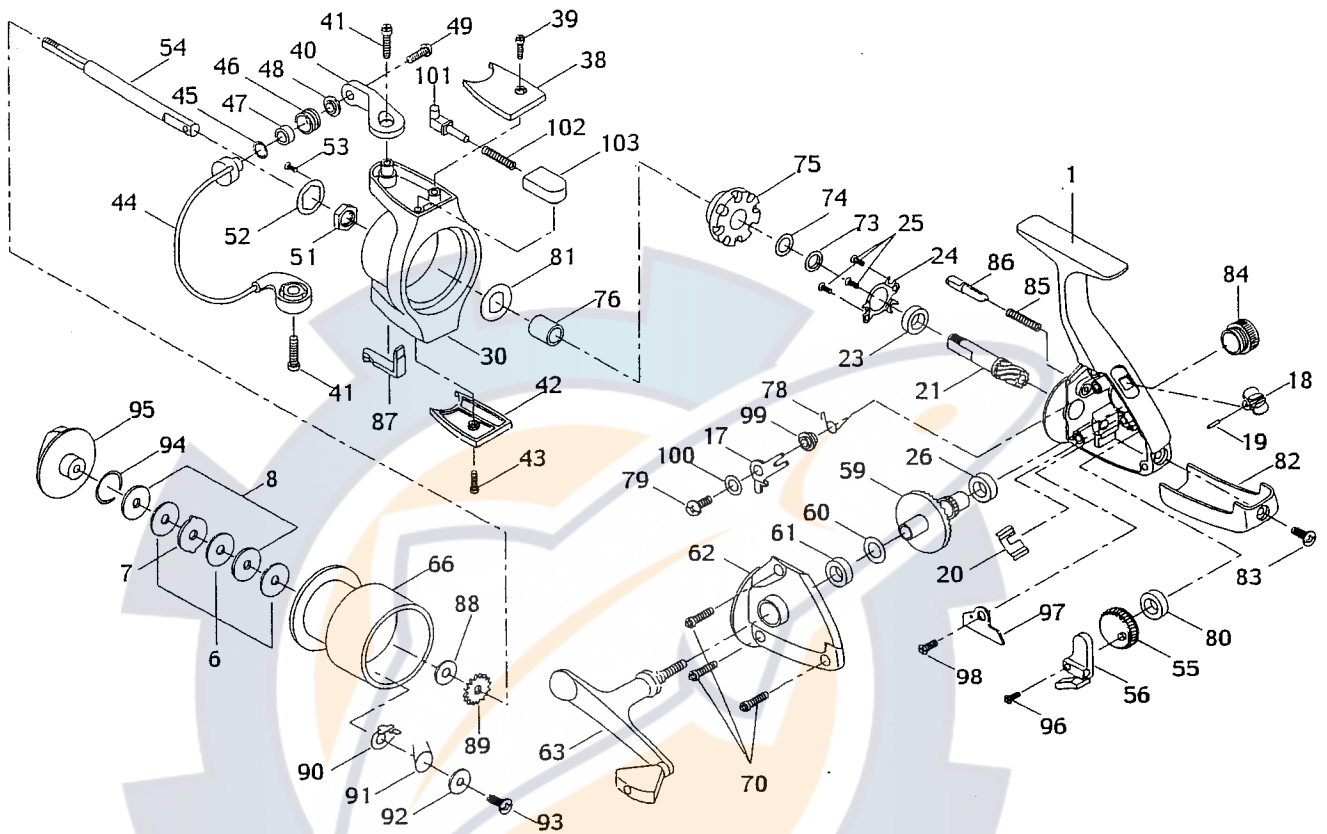

TOURNAMENT CHOICE

TC1F  
TC2F  
TC3F  
TC4F

Abu Garcia

No	Part Name	1	2	3	4
1	Frame	1079825	1079826	1079827	1079828
6	Drag Washer	1079829	1079830	1079831	
7	Eared Drag Washer	1079832	1079833	1079834	
8	Keyed Drag Washer	1079835	1079836	1079837	
17	Lever	1079838		1079839	
18	Push Button	1079840			
19	Push Button Pin	1079841			
20	Push Button Spring	1079842			
21	Pinion	1079843	1079844		
23	Ball Bearing	1079845			
24	Ball Bearing Retainer	1079846			
25	Retainer Screw	1079847			
26	Drive Gear Bearing	1079848			
30	Pick up Housing	1079849	1079850	1079851	1079852
38	Bail Bracket Cover	1079853	1079854	1079855	1079856
39	Cover Screw	1079857			
40	Bail Bracket	1079858	1079859	1079860	1079861
41	Bracket Screw	1079862			
42	Trip Bracket Cover	1079863	1079864	1079865	1079866
43	Cover Screw	Same as 39			
44	Bail Assy	1079867	1079868	1079869	1079870
45	Line Roller Washer	NA	1079872		
46	Line Roller	1079873	1079874		
47	Line Roller Bearing	NA	1079876		
48	Line Roller Washer	1079877	1079878		
49	Line Roller Screw	1079879	1079880		
51	Pickup Housing Nut	1079881			
52	Lock Washer	NA	1079883		
53	Lock Screw	NA	1079885		
54	Main Shaft	1079886	1079887	1079888	1079889
55	L.W.Gear	1079890	1079891	1079892	1079893
56	L.W. Bracket	1079894	1079895		1079897
59	Drive Gear	1079896		1079897	
60	Drive Gear Washer	1079898			
61	Drive Gear Bearing	1079899			