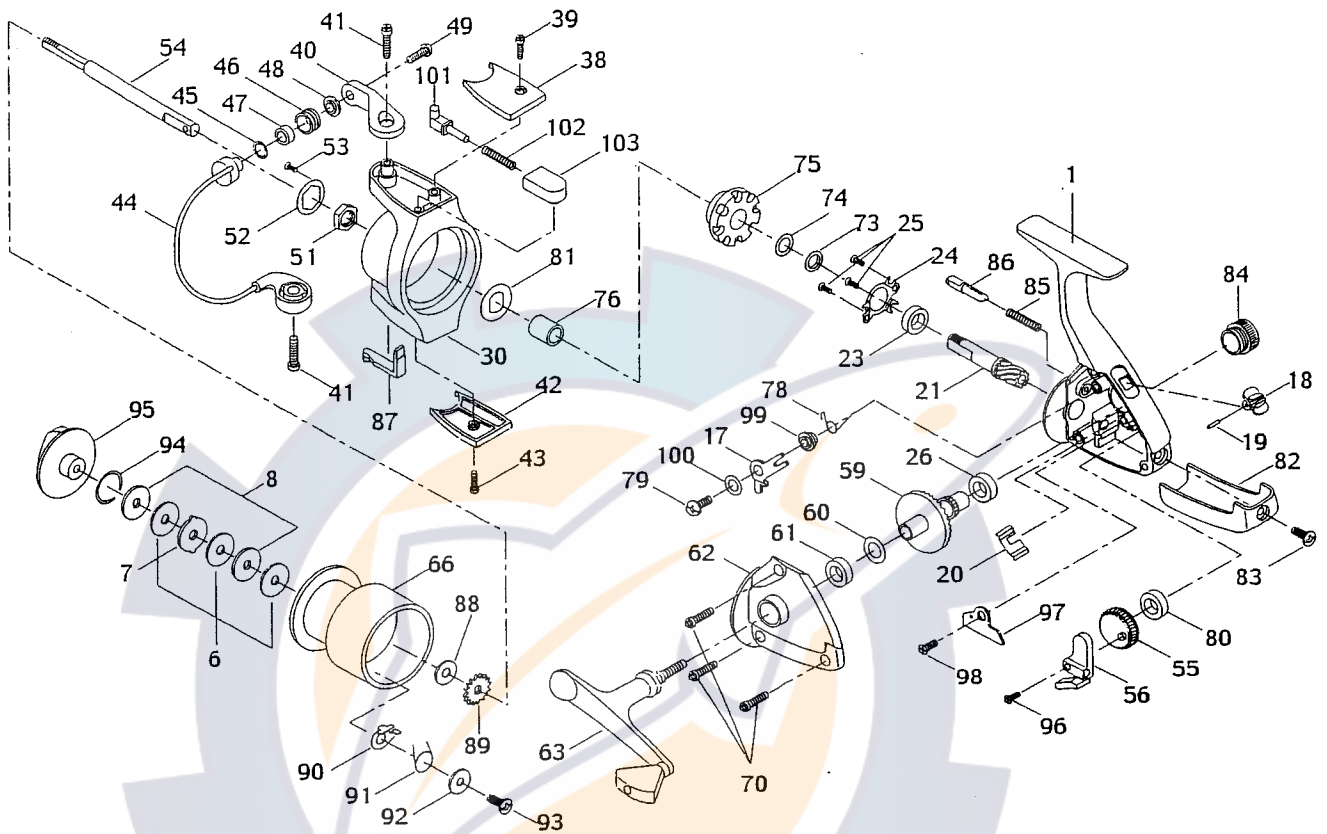

TOURNAMENT CHOICE

TC1F
TC2F
TC3F
TC4F

Abu Garcia

No	Part Name	1	2	3	4
1	Frame	1079825	1079826	1079827	1079828
6	Drag Washer	1079829	1079830	1079831	
7	Eared Drag Washer	1079832	1079833	1079834	
8	Keyed Drag Washer	1079835	1079836	1079837	
17	Lever	1079838		1079839	
18	Push Button	1079840			
19	Push Button Pin	1079841			
20	Push Button Spring	1079842			
21	Pinion	1079843	1079844		
23	Ball Bearing	1079845			
24	Ball Bearing Retainer	1079846			
25	Retainer Screw	1079847			
26	Drive Gear Bearing	1079848			
30	Pick up Housing	1079849	1079850	1079851	1079852
38	Bail Bracket Cover	1079853	1079854	1079855	1079856
39	Cover Screw	1079857			
40	Bail Bracket	1079858	1079859	1079860	1079861
41	Bracket Screw	1079862			
42	Trip Bracket Cover	1079863	1079864	1079865	1079866
43	Cover Screw	Same as 39			
44	Bail Assy	1079867	1079868	1079869	1079870
45	Line Roller Washer	NA	1079872		
46	Line Roller	1079873	1079874		
47	Line Roller Bearing	NA	1079876		
48	Line Roller Washer	1079877	1079878		
49	Line Roller Screw	1079879	1079880		
51	Pickup Housing Nut	1079881			
52	Lock Washer	NA	1079883		
53	Lock Screw	NA	1079885		
54	Main Shaft	1079886	1079887	1079888	1079889
55	L.W.Gear	1079890	1079891	1079892	1079893
56	L.W. Bracket	1079894	1079895		1079897
59	Drive Gear	1079896		1079897	
60	Drive Gear Washer	1079898			
61	Drive Gear Bearing	1079899			