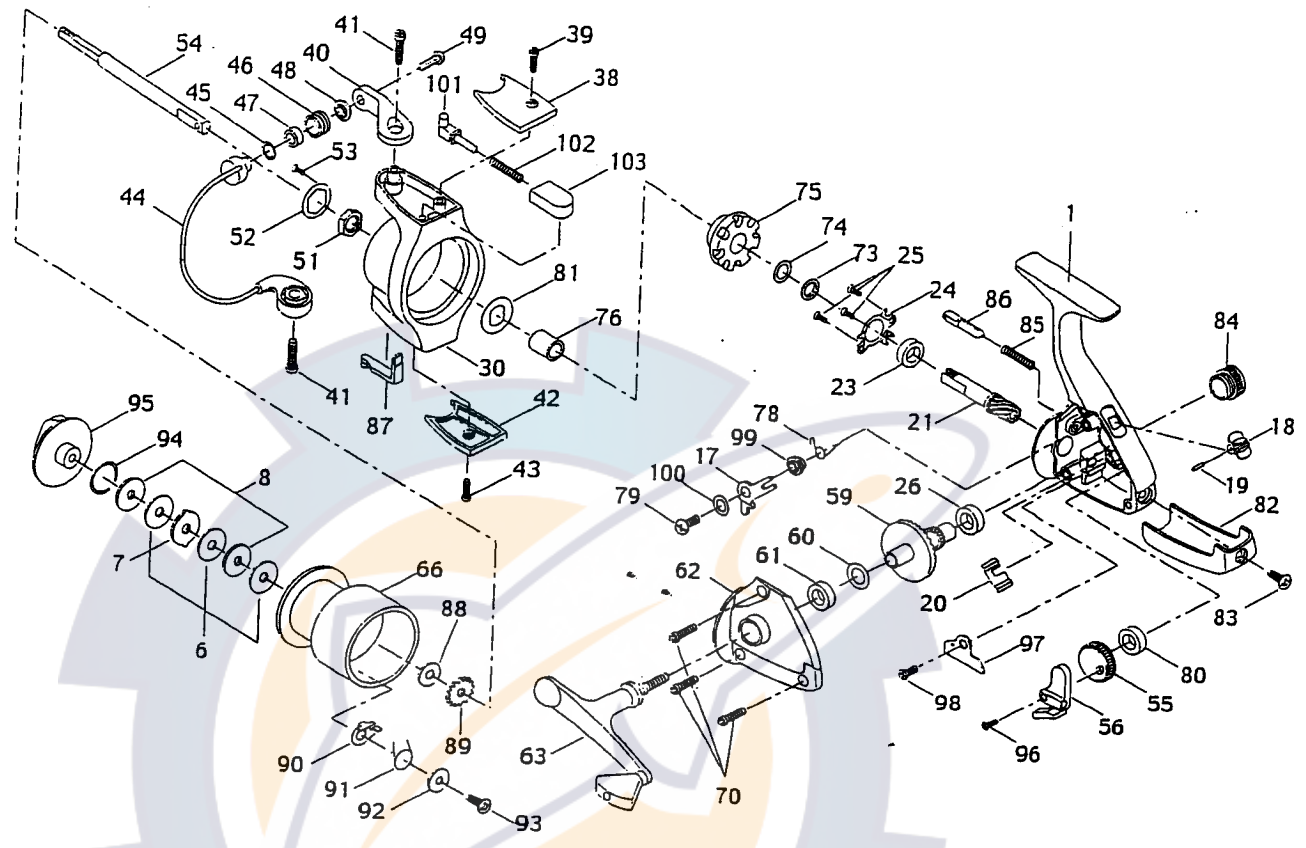

Trophy Collection

1000TC
2000TC
3000TC
4000TC

Abu Garcia

No	Part Name	1000	2000	3000	4000
1	Frame	1079958	1079959	1079960	1079961
6	Drag Washer	1079829	1079830		1079831
7	Eared Drag Washer	1079832	1079833		1079834
8	Keyed Drag Washer	1079835	1079836		1079837
17	Lever		1079838		1079839
18	Push Button			1079962	
19	Push Button Pin			1079841	
20	Push Button Spring			1079842	
21	Pinion		1079843		1079844
23	Bail Bearing			1079845	
24	Bail Bearing Retainer			1079846	
25	Retainer Screw			1079847	
26	Drive Gear Bearing			1079848	
30	Pick up Housing	1079963	1079964	1079965	1079966
38	Bail Bracket Cover	1079967	1079968	1079969	1079970
39	Cover Screw			1079857	
40	Bail Bracket	1079971	1079972	1079973	1079974
41	Bracket Screw			1079862	
42	Trip Bracket Cover	1079975	1079976	1079977	1079978
43	Cover Screw			Same as 39	
44	Bail Assy	1079979	1079980	1079981	1079982
45	Line Roller Washer	NA		1079872	
46	Line Roller	1079873		1079874	
47	Line Roller Bearing	NA		1079876	
48	Line Roller Washer	1079877		1079878	
49	Line Roller Screw	1079879		1079880	
51	Pickup Housing Nut			1079881	
52	Lock Washer	NA		1079883	
53	Lock Screw	NA		1079885	
54	Main Shaft	1079886	1079887	1079888	1079889
55	L.W. Gear	1079890	1079891	1079892	1079893
56	L.W. Bracket		1079894		1079895
59	Drive Gear		1079896		1079897
60	Drive Gear Washer			1079898	
61	Drive Gear Bearing			1079899	