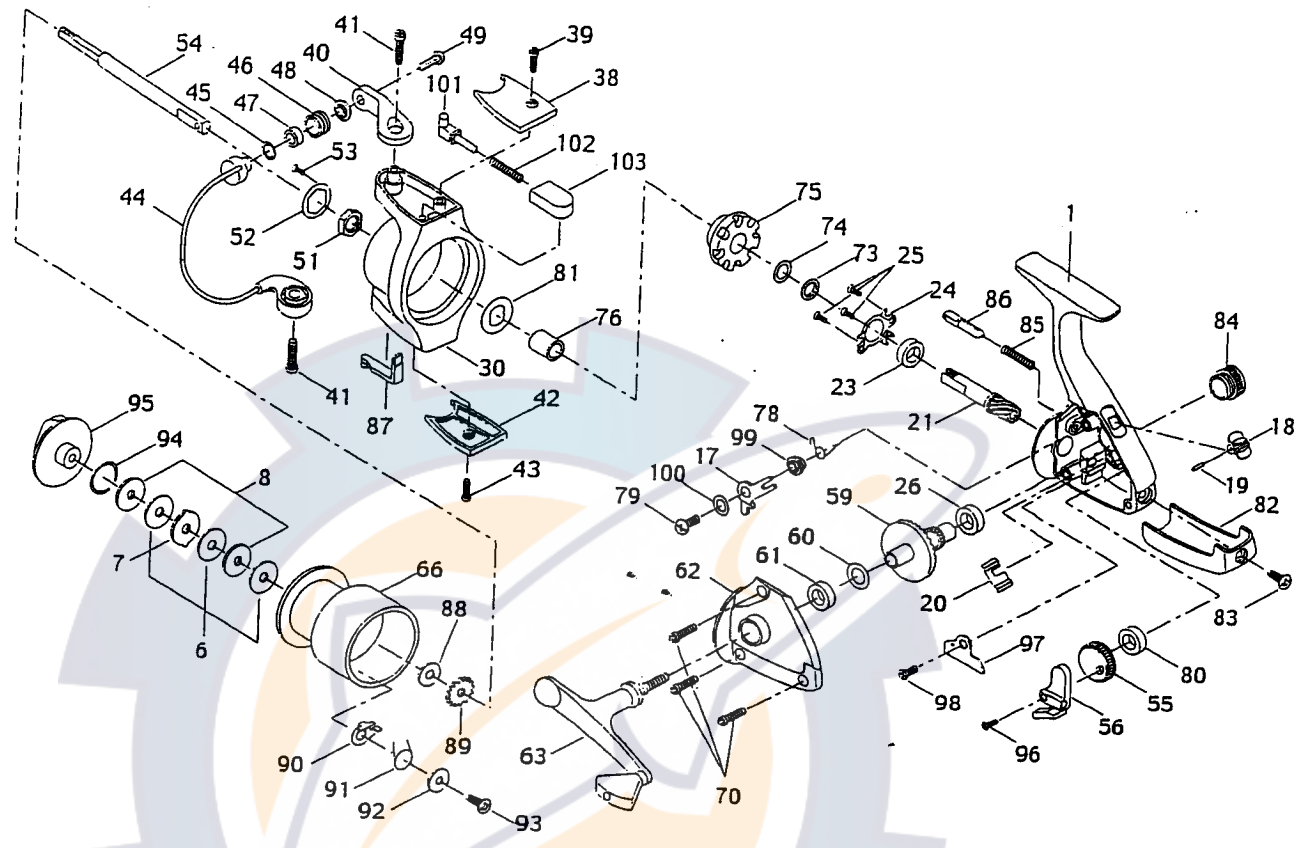

Trophy Collection

1000TC
2000TC
3000TC
4000TC

Abu Garcia

No	Part Name	1000	2000	3000	4000
1	Frame	1079958	1079959	1079960	1079961
6	Drag Washer	1079829	1079830		1079831
7	Eared Drag Washer	1079832	1079833		1079834
8	Keyed Drag Washer	1079835	1079836		1079837
17	Lever		1079838		1079839
18	Push Button			1079962	
19	Push Button Pin			1079841	
20	Push Button Spring			1079842	
21	Pinion		1079843		1079844
23	Bail Bearing			1079845	
24	Bail Bearing Retainer			1079846	
25	Retainer Screw			1079847	
26	Drive Gear Bearing			1079848	
30	Pick up Housing	1079963	1079964	1079965	1079966
38	Bail Bracket Cover	1079967	1079968	1079969	1079970
39	Cover Screw			1079857	
40	Bail Bracket	1079971	1079972	1079973	1079974
41	Bracket Screw			1079862	
42	Trip Bracket Cover	1079975	1079976	1079977	1079978
43	Cover Screw			Same as 39	
44	Bail Assy	1079979	1079980	1079981	1079982
45	Line Roller Washer	NA		1079872	
46	Line Roller	1079873		1079874	
47	Line Roller Bearing	NA		1079876	
48	Line Roller Washer	1079877		1079878	
49	Line Roller Screw	1079879		1079880	
51	Pickup Housing Nut			1079881	
52	Lock Washer	NA		1079883	
53	Lock Screw	NA		1079885	
54	Main Shaft	1079886	1079887	1079888	1079889
55	L.W. Gear	1079890	1079891	1079892	1079893
56	L.W. Bracket	1079894		1079895	
59	Drive Gear	1079896		1079897	
60	Drive Gear Washer			1079898	
61	Drive Gear Bearing			1079899	