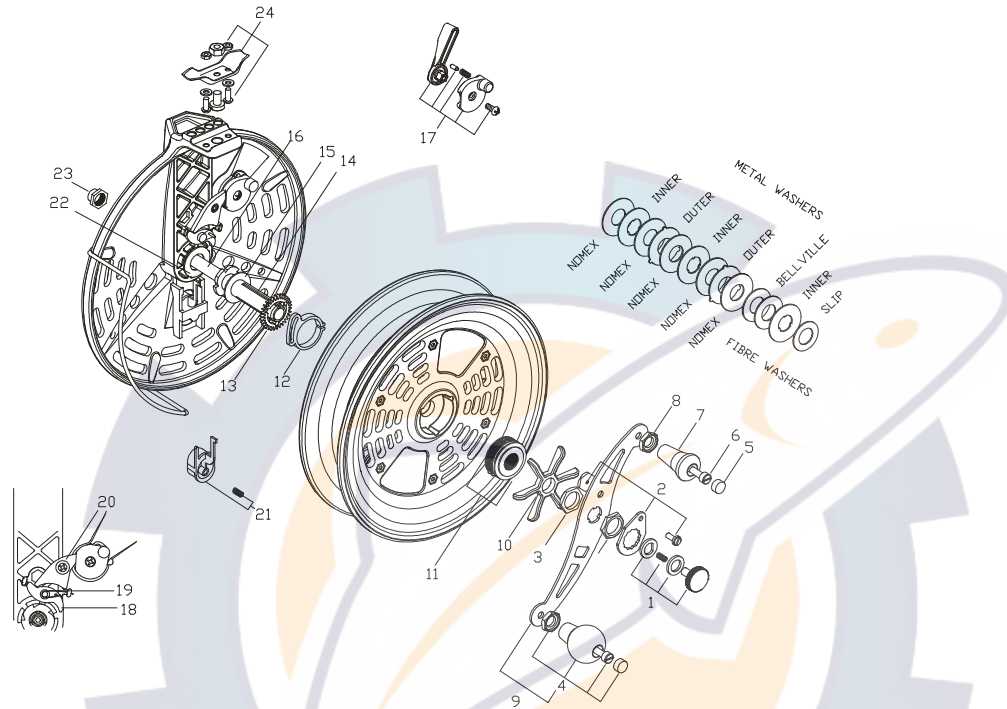

825BCV Exploded View

Part	Description	Key	Part	Description	
1	R6E4	Spindle Screw Assy	13	R5B5	Fish Alert Wheel
2	R7F3	Lock Nut Retainer	14	R7A4	Drag Friction Tube
3	R7F2	H/plate lock nut	15	R7H1	F/Tube Washer
4	R4F7	Handle Assy	16	R6A18	Spindle
5	R4H2	Handle Plug	17	R5C7	On/Off Lever Assy
6	R4E9	Handle Screw	18	R7J4	Drag Pawl
7	R4D4	Handle Only	19	R5G3	Drag Pawl Spring
8	R4G2	Handle Lock Nut	20	R5K2	Drag On/Off Cam
9	R7E18	Handle Plate Assy	21	R5E10	Fish Alert Assy
10	R7D11	Star Nut	22	R6J10	Spindle Washer
11	R7BC15	Clutch Washer Set	23	R6F3	Dome Nut
12	R7L1	Silent Drag Cam	24	R2C5	Base & Screws