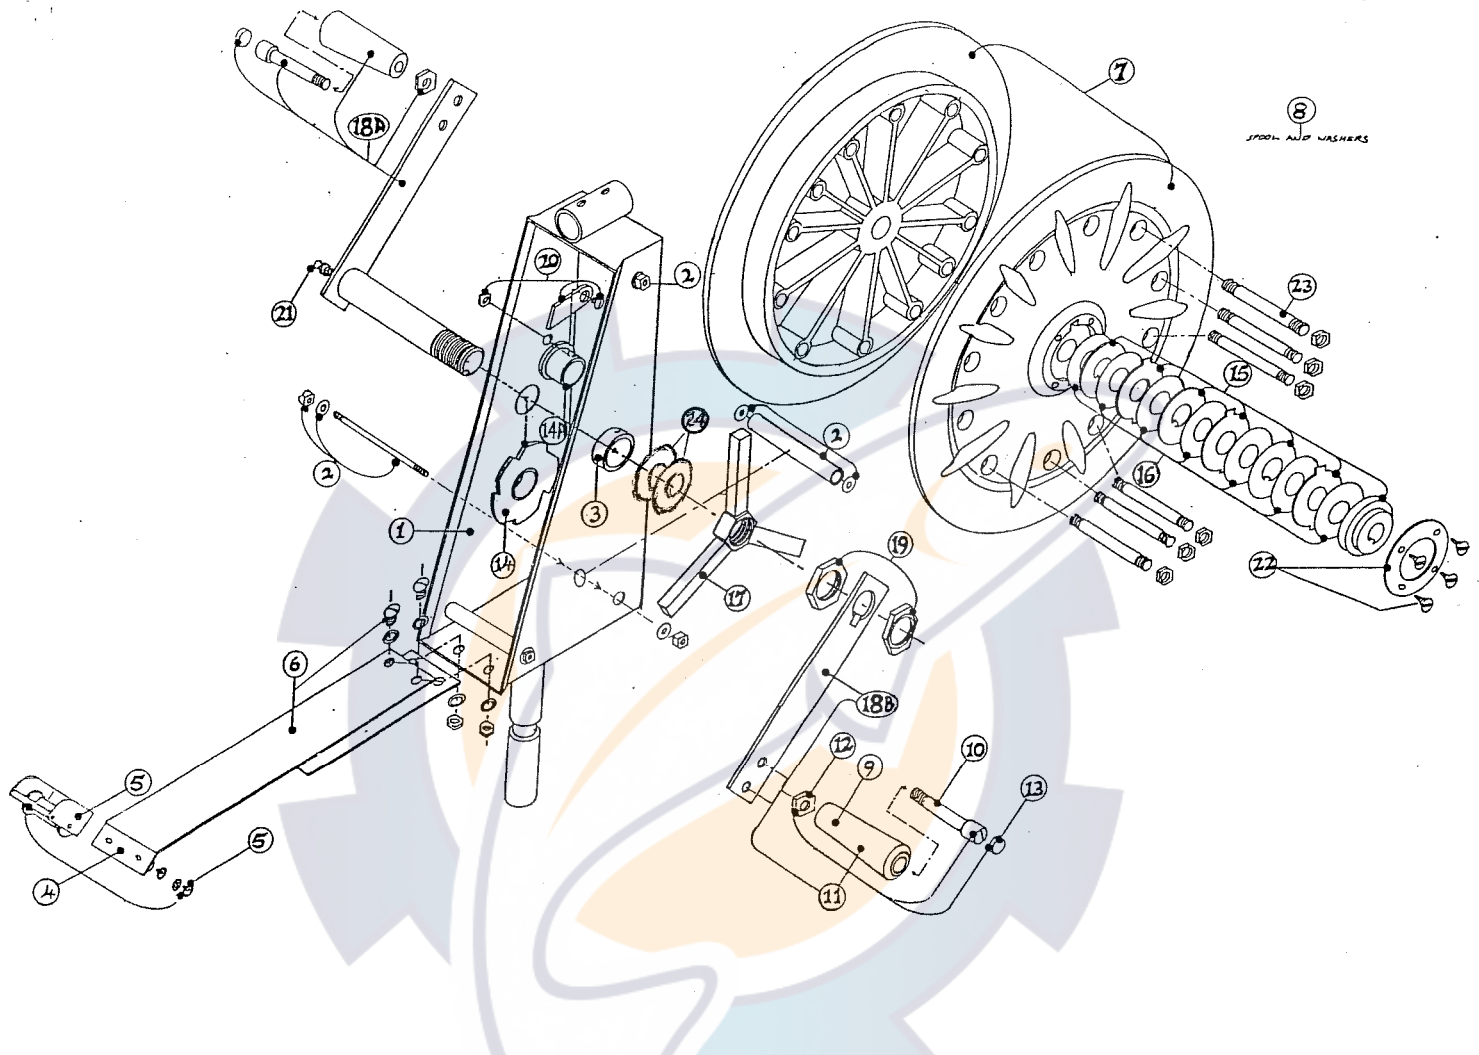

REEF KING

PARTS LIST FOR REEF KING

Key No	Description	Part No	Key No	Description	Part No
1	Body/Back	D1A RK	14	Drag Wheel and Bush	D7A RQ
2	Over Run Bars	D1B RK	14A	Star Nut Bush	D7G RQ
3	Side Bushes	D1C RQ	15	Drag Wash Metal	D7B RK
4	Guide Assembly	D3A RQ	16	Drag Wash Fibre	D7C RK
5	Guide roller only	D3B RQ	17	Star Nut	D7D RQ
6	S/S arm only	D3E RQ	18A	Handle Plate "A" side	D7E RQA
7	Spool only	D4A RK	18B	Handle Plate "B" Assembly	D7E RQB
8	Spool and Washer`	D4B RK	19	Handle Plate each Lock	D7F RQ
9	Handle only	D4D RM	20	Drag Pawl	D7J RQ
10	Handle Screw	D4E RM	21	Grease Nipple	D7K RM
11	Handle Assembly	D4F RM	22	Drag Washer Plate	D7L RQ
12	Lock Nut	D4G RM	23	Spool Bolts and Nuts	D7M RM
13	Felt Plug	D4H RM	24	Pair Belville Washers	D7Q RQ