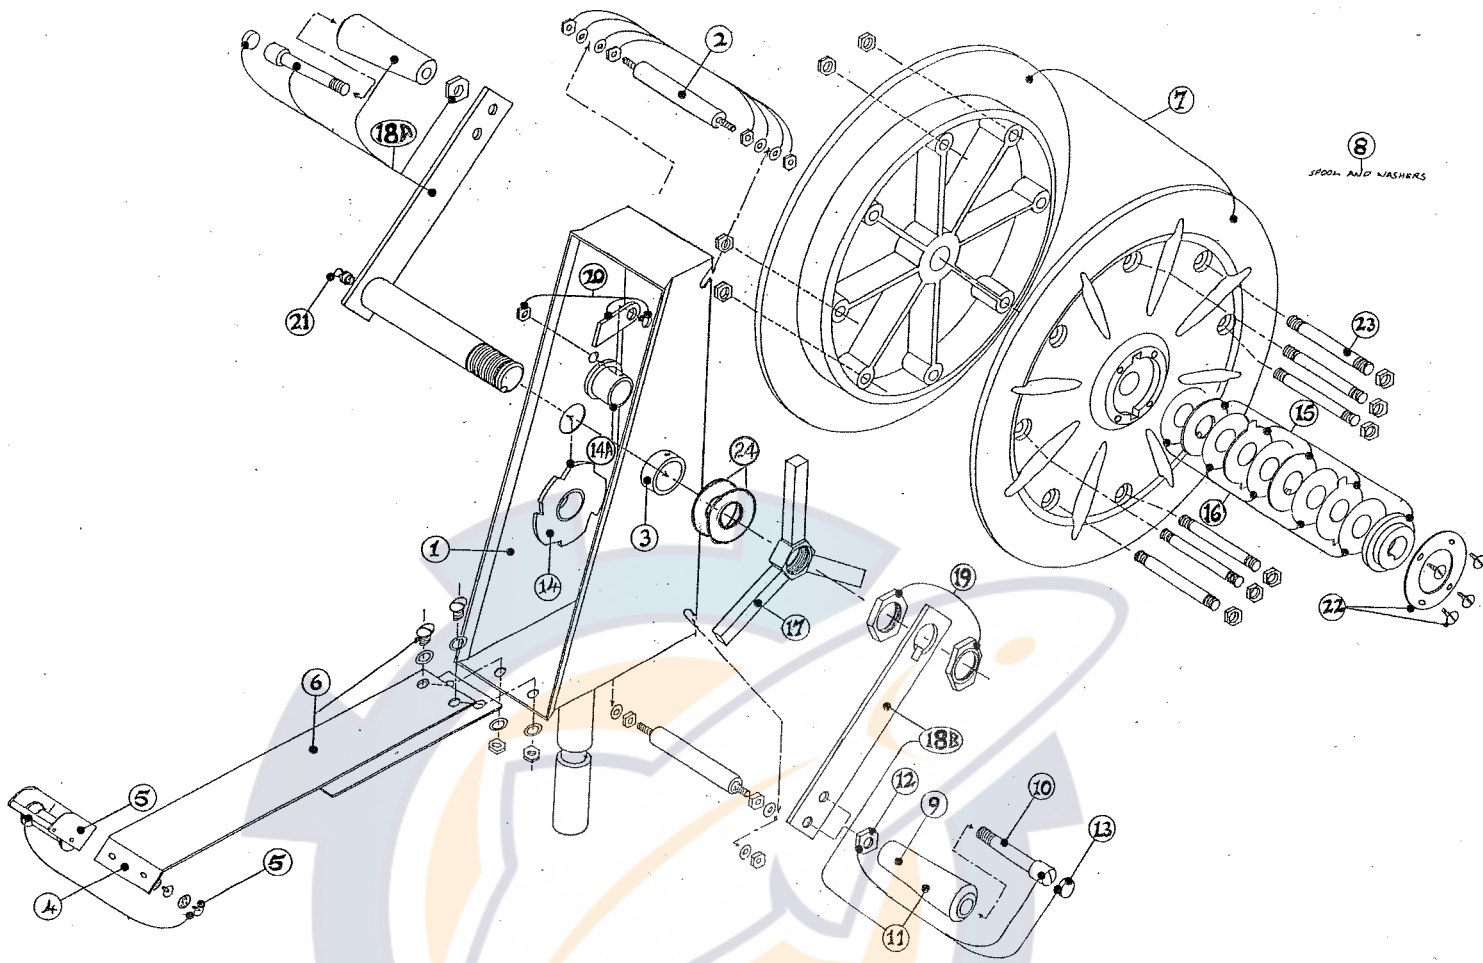

PARTS LIST FOR REEF QUEEN

MODEL 1425RQLC		
Key No	Description	Part No
1	Stainless Steel Body	DIA RQ
2	Over Run Bar	DIB RQ
3	Side Bushes – Pair	DIC RQ
4	Guide Assembly	D3A RQ
5	Guide Roller	D3B RQ
6	Stainless Steel Arm Only	D3E RQ
7	Spool Only	D4A RQ
8	Spool and Washers	D4B RQ
9	Handle Only	D4D RM
10	Handle Screw	D4E RM
11	Handle Assembly	D4F RM
12	Handle Lock Nut	D4G RM
13	Felt Plug	D4H RM
14	Drag Wheel and Bush	D7A RQ
14a	Star Nut Bush	D7G RQ
15	Drag Washer – Metal (full set of 10)	D7B RQ
16	Drag Washer – Fibre (full set of 10)	D7C RQ
17	Star Adjusting Nut	D7D RQ
18a	Handle Plate with Spindle	D7E RQa
18b	Handle Plate	D7E RQb
19	Handle Plate Lock Nut (each)	D7F RQ
20	Drag Pawl	D7J RQ
21	Grease Nipple	D7K RM
22	Drag Retainer Plate	D7L RQ
23	Spool Stud Nut and Washer	D7M RM
24	Pair Belleville Washers	D7Q RQ