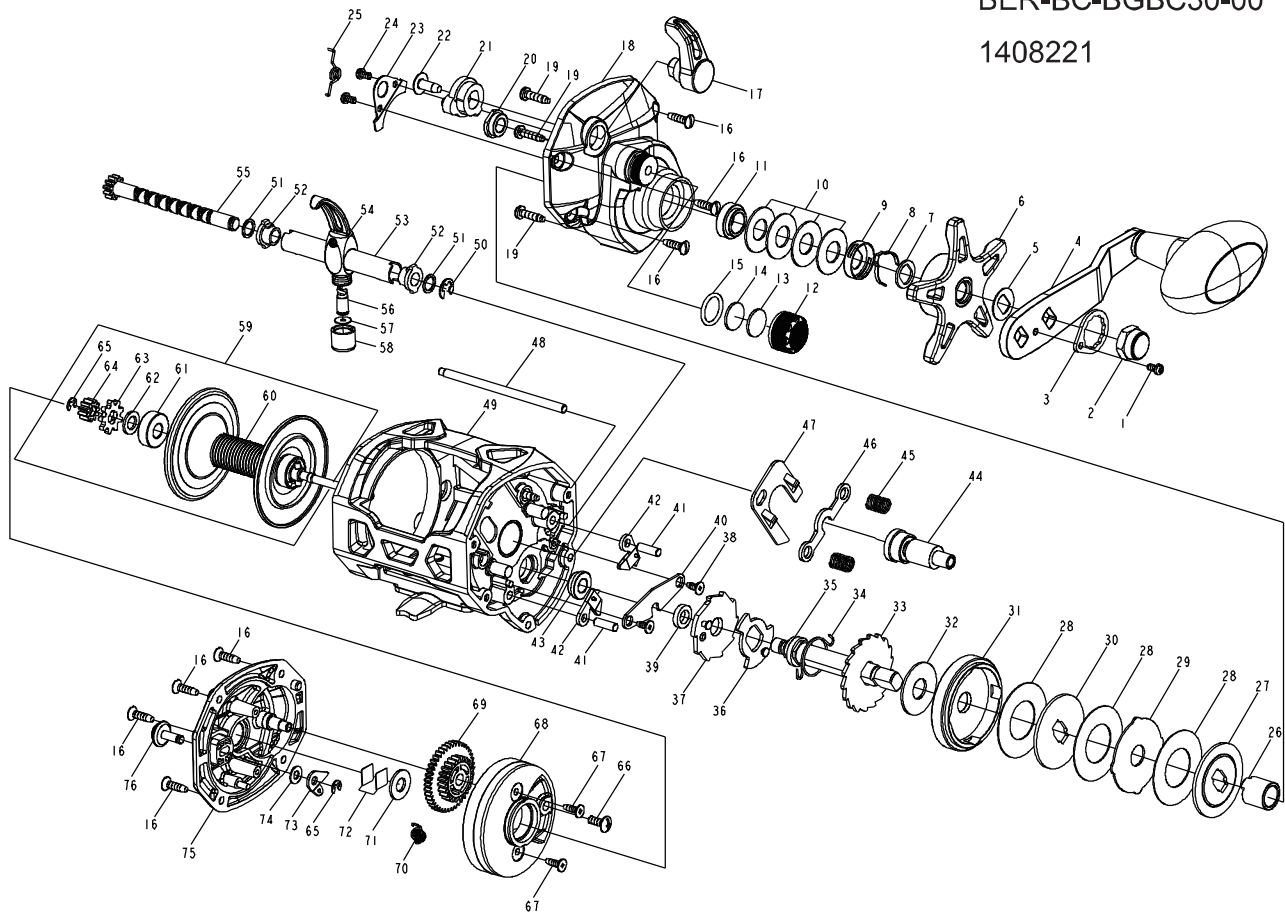

Model BGBC30

BER-BC-BGBC30-00

1408221

ITEM	DESCRIPTION	SAP#	ITEM	DESCRIPTION	SAP#	ITEM	DESCRIPTION	SAP#
1	Handle Lock Screw	1408303	27	Heavy Metal Drag Washer	1383000	52	Worm Shaft Bushing(2req)	1383051
2	Handle Assembly Screw	1408304	28	Drag Washer(3 req)	1409182	53	Worm Shield	1383057
3	Handle Screw Washer	1408305	29	Ear Washer	1409173	54	Line Guide Assembly	1383052
4	Handle Assembly	1409180	30	Keyed Metal Drag Washer	1382999	55	Worm Shaft Assembly	1383050
5	Handle Thrust Washer	1383020	31	Main Gear	1409174	56	Line Guide Pawl	1383053
6	Star Drag	1408307	32	Drag Washer	1409183	57	Pawl Shim	1383054
7	Star Click Washer	1383004	33	Anti Reverse Ratchet	1383069	58	Line Guide Nut	1383055
8	Star Click Spring	1383005	34	Clutch Recover Spring	1383074	59	Spool Assembly	1409184
9	Star Click Retainer	1383003	35	Main Gear Shaft	1409175	60	Spool	1409185
10	Spring Washer (4 req)	1383001	36	Clutch Recover Support Plate	1383073	61	Bushing	1409186
11	Spacing Sleeve	1384180	37	Clutch Recover Plate	1383072	62	Felt Washer	1383044
12	Spool Tension Control Cap	1409169	38	Screw (2 req)	1383010	63	Click Ratchet	1383063
13	Washer, Rubber Thrust	1383046	39	Bushing	1384181	64	Spool Gear	1383064
14	Washer, Acetal Thrust	1383045	40	Bridge	1384179	65	Retainer Ring (2 req)	1383066
15	O-Ring	1383071	41	Dog Pin(2req)	1383078	66	Screw	1383029
16	Screw (7 req)	1383039	42	Anti Reverse Dog(2 req)	1383009	67	Screw(2req)	1383028
17	Eccentric Lever	1409170	43	Bushing	1383048	68	Bearing Housing	1383027
18	Right Side Plate Assembly	1409181	44	Pinion	1383008	69	Idler Gear	1383062
19	Screw(3req)	1383041	45	Pinion Yoke Spring (2 req)	1383011	70	Spring	1383061
20	Bushing	1383022	46	Pinion Yoke	1383007	71	Washer	1383043
21	Eccentric	1383012	47	Eccentric Jack	1383006	72	Thrust Washer (2req)	1383047
22	Eccentric Screw	1405686	48	Line Guide Post	1383059	73	Click Tongue	1383037
23	Clutch Retainer	1383023	49	Frame Assembly	1409176	74	Click Button Washer	1383077
24	Screw(2req)	1383024	50	Retainer Ring	1383065	75	Left Side Plate	1409187
25	Eccentric Spring	1383013	51	Worm Shaft Washer(2req)	1383060	76	Click Button	1383038
26	Clutch Sleeve	1383070						