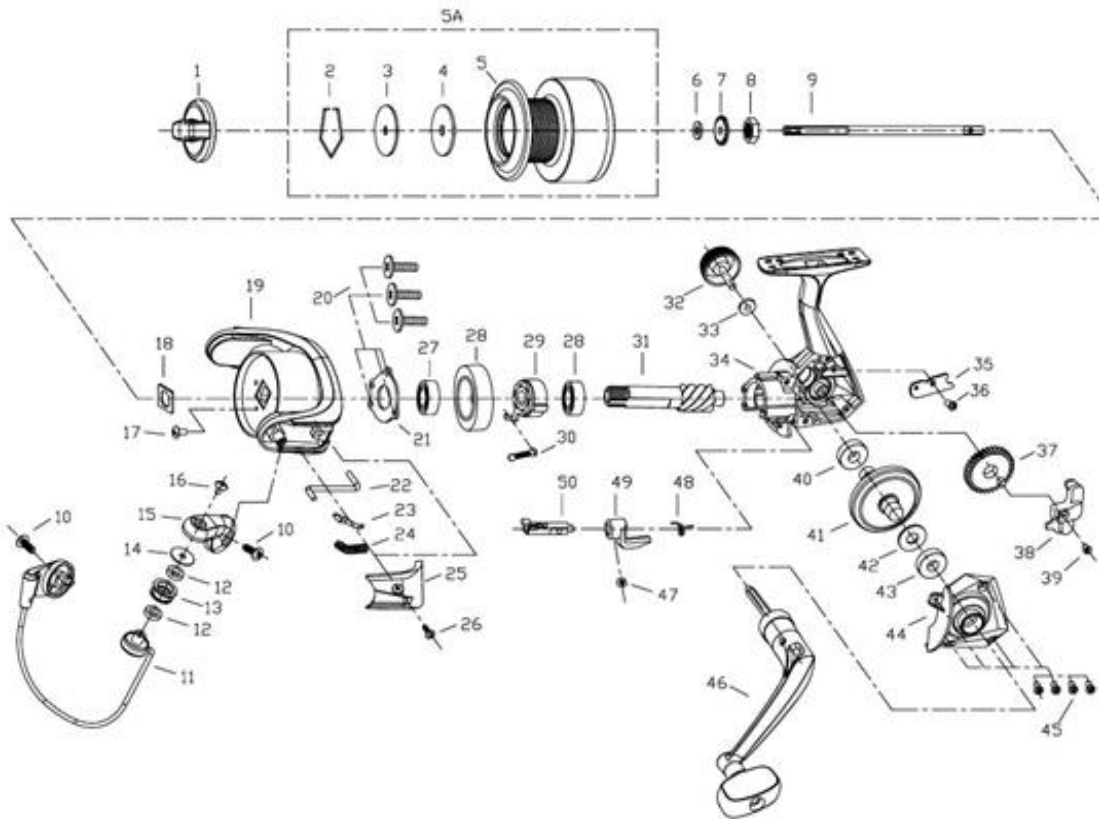

MODEL CWSP25

BER-SP-CWSP25-01

Item	Description	SAP #	Item	Description	SAP #	Item	Description	SAP #	Item	Description	SAP #
1	DRAG KNOB ASSEMBLY	1344585	13	LINE ROLLER	1344608	26	SCREW	1283298	39	SCREW	1339507
2	DRAG WASHER RETAINER	1344586	14	WASHER	1344609	27	BALL BEARING	1344619	40	BALL BEARING	1339560
3	KEY WASHER	1344587	15	BAIL ARM	1344610	28	BEARING HOLDER	1344620	41	DRIVE GEAR	1344628
4	EAR WASHER	1344588	16	SCREW	1283180	29	ONE WAY CLUTCH ASSY	1344621	42	WASHER	1339510
5	SPOOL	1344599	17	NUT LOCKING SCREW	1283190	30	CLUTCH SPRING	1339498	43	BALL BEARING	1339511
5A	SPOOL ASSEMBLY	1344600	18	WASHER	1339486	31	PINION GEAR	1344622	44	BODY COVER	1344629
6	WASHER	1344601	19	ROTOR	1344612	32	HANDLE SCREW CAP	1344623	45	SCREW	1344630
7	CLICK GEAR	1344602	20	SCREW	1344613	33	WASHER	1339553	46	HANDLE ASSEMBLY	1344631
8	NUT	1344603	21	PINION BEARING RETAINER	1344614	34	BODY	1344624	47	SCREW	1283213
9	MAIN SHAFT	1344604	22	BAIL TRIP LEVER	1344615	35	SLIDER KEEPER	1344642	48	SPRING	1344632
10	SCREW	1283191	23	PIVOT ARM	1344616	36	SCREW	1344643	49	ANTI-REVERSE LEVER	1283302
11	BAIL ASSEMBLY	1344606	24	BAIL TRIP SPRING	1344617	37	OSCILLATION GEAR	1344626	50	ANTI-REVERSE CAM	1344633
12	BALL BEARING	1344607	25	ROTOR COVER	1344618	38	SLIDER	1344627			