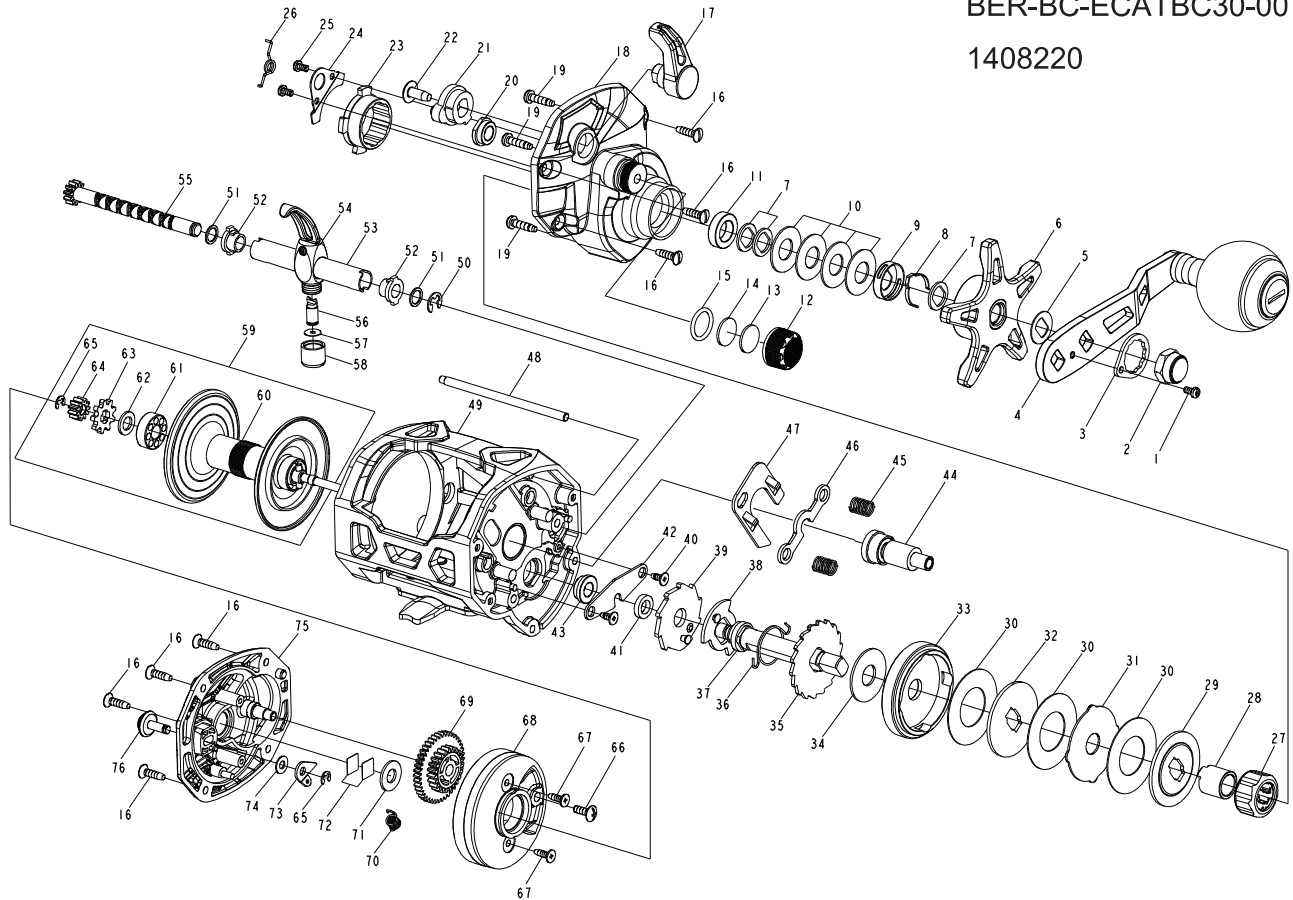

Model ECATBC30

BER-BC-ECATBC30-00

1408220

ITEM	DESCRIPTION	SAP#	ITEM	DESCRIPTION	SAP#	ITEM	DESCRIPTION	SAP#
1	Handle Lock Screw	1408303	27	Clutch	1384182	52	Worm Shaft Bushing(2req)	1383051
2	Handle Assembly Screw	1408304	28	Clutch Sleeve	1383070	53	Worm Shield	1383057
3	Handle Screw Washer	1408305	29	Heavy Metal Drag Washer	1383000	54	Line Guide Assembly	1383052
4	Handle Assembly	1408306	30	Drag Washer(3 req)	1409172	55	Worm Shaft Assembly	1383050
5	Handle Thrust Washer	1383020	31	Ear Washer	1409173	56	Line Guide Pawl	1383053
6	Star Drag	1408307	32	Keyed Metal Drag Washer	1382999	57	Pawl Shim	1383054
7	Star Click Washer(3 req)	1383004	33	Main Gear	1409174	58	Line Guide Nut	1383055
8	Star Click Spring	1383005	34	Drag Washer	1382976	59	Spool Assembly	1409177
9	Star Click Retainer	1383003	35	Anti Reverse Ratchet	1383069	60	Spool	1409178
10	Spring Washer (4 req)	1383001	36	Clutch Recover Spring	1383074	61	Ball Bearing	1383042
11	Ball Bearing	1408308	37	Main Gear Shaft	1409175	62	Felt Washer	1383044
12	Spool Tension Control Cap	1409169	38	Clutch Recover Support Plate	1383073	63	Click Ratchet	1383063
13	Washer, Rubber Thrust	1383046	39	Clutch Recover Plate	1383072	64	Spool Gear	1383064
14	Washer, Acetal Thrust	1383045	40	Screw (2 req)	1383010	65	Retainer Ring (2 req)	1383066
15	O-Ring	1383071	41	Bushing	1384181	66	Screw	1383029
16	Screw (7 req)	1383039	42	Bridge	1384179	67	Screw(2req)	1383028
17	Eccentric Lever	1409170	43	Bushing	1383048	68	Bearing Housing	1383027
18	Right Side Plate Assembly	1409171	44	Pinion	1383008	69	Idle Gear	1383062
19	Screw(3req)	1383041	45	Pinion Yoke Spring (2 req)	1383011	70	Spring	1383061
20	Bushing	1383022	46	Pinion Yoke	1383007	71	Washer	1383043
21	Eccentric	1383012	47	Eccentric Jack	1383006	72	Thrust Washer (2req)	1383047
22	Eccentric Screw	1405686	48	Line Guide Post	1383059	73	Click Tongue	1383037
23	Clutch Housing	1383068	49	Frame Assembly	1409176	74	Click Button Washer	1383077
24	Clutch Retainer	1383023	50	Retainer Ring	1383065	75	Left Side Plate	1409179
25	Screw(2req)	1383024	51	Worm Shaft Washer(2req)	1383060	76	Click Button	1383038
26	Eccentric Spring	1383013						