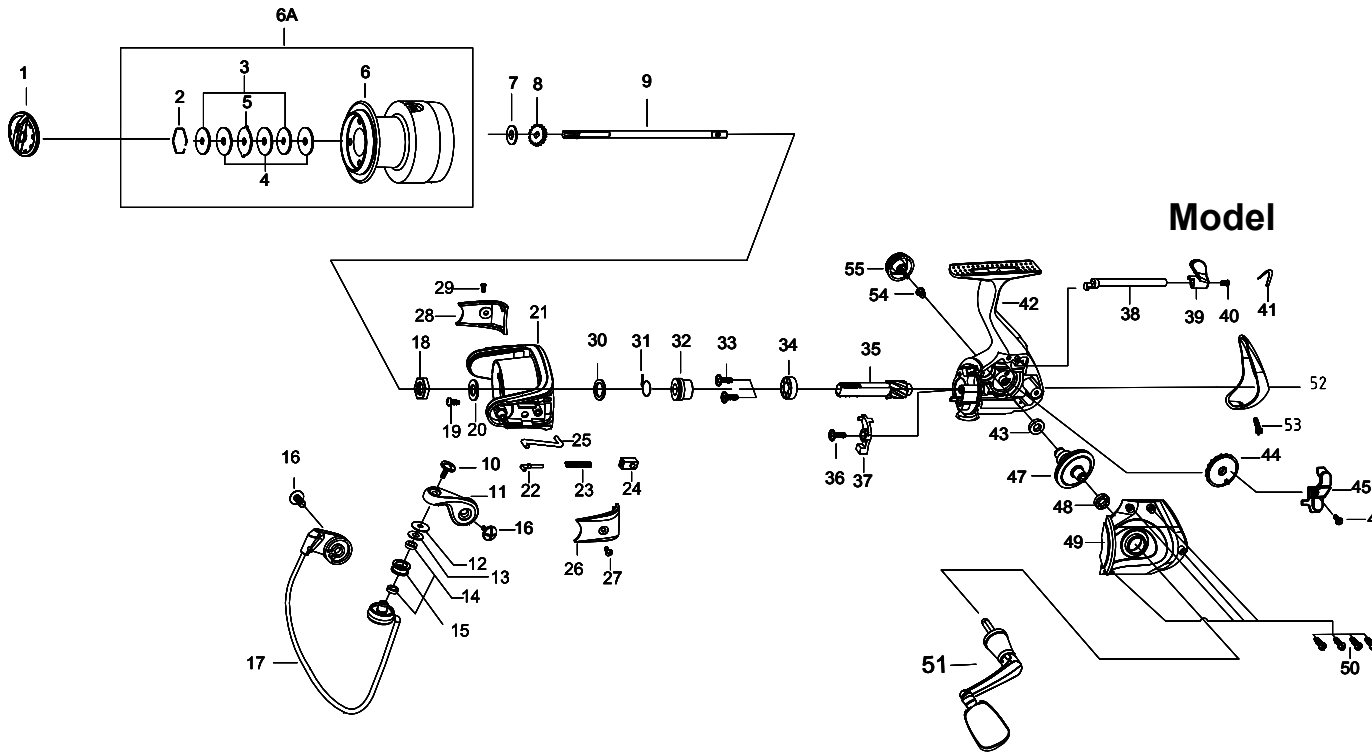

FUSION

FUSION206(ORANGE)

FUSION206(SILVER)

BER-SP-FUSION 206-ORANGE-SILVER-00

ITEM	DESCRIPTION	SAP #	ITEM	DESCRIPTION	SAP #	ITEM	DESCRIPTION	SAP #	ITEM	DESCRIPTION	SAP #
		ORANGE / SILVER			ORANGE / SILVER			ORANGE / SILVER			ORANGE / SILVER
1	DRAG KNOB ASSY	1288418/1288434	15	LINE ROLLER	1260056	30	WASHER	1287034	45	SLIDER	1287046
2	RETAINER RING	1287009	16	SCREW	1260110	31	SILENT SPRING	1287035	46	SCREW	1271427
3	KEY WASHER	1287010	17	BAIL ASSY	1288422/1288438	32	RATCHET WHEEL	1287036	47	DRIVE GEAR	1287047
4	DRAG WASHER	1287011	18	NUT	1288423/1288439	33	SCREW	1287037	48	BALL BEARING	1260087
5	EARED WASHER	1287012	19	SCREW	1260122	34	BALL BEARING	1287038	49	BODY COVER	1288431/1288443
6	SPOOL SUB-ASSY	1288419/1288435	20	WASHER	1287024	35	PINION GEAR	1287039	50	SCREW	1286993
6A	SPOOL ASSY	1288420/1288436	21	ROTOR	1288424/1288440	36	SCREW	1287040	51	HANDLE ASSY	1288432/1288444
7	CLICKER GEAR WASHER	1287017	22	BAIL ARM GUIDE	1287027	37	ANTI-REVERSE PAWL	1287041	52	REAR COVER	1289970
8	CLICKER GEAR	1287018	23	BAIL SPRING	1287028	38	ANTI-REVERSE LEVER	1288427	53	SCREW	1260119
9	MAIN SHAFT	1287019	24	BAIL TRIGGER	1287029	39	ANTI-REVERSE BUTTON	1288428/1288441	54	WASHER	1287005
10	SCREW	1260059	25	CLICK LEVER	1287030/1287031	40	SCREW	1288429	55	HANDLE SCREW CAP	1288433/1288445
11	BAIL ARM	1288421/1288437	26	ROTOR COVER	1288425	41	ANTI-REVERSE SWITCH SPRING	1260101			
12	WASHER	1260057	27	SCREW	1260116	42	BODY ASSY	1288430/1288442			
13	WASHER	1287007	28	ROTOR COVER	1288426	43	BUSHING	1287044			
14	LINE ROLLER BUSHING	1260113	29	SCREW	1260116	44	OSCILLATION GEAR	1287045			