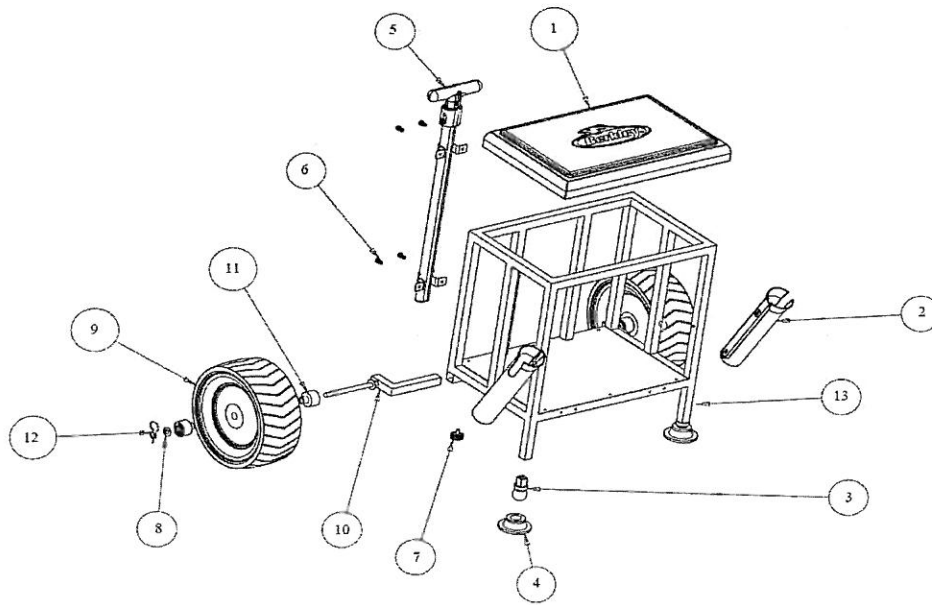

## SPORTSMAN'S CART

Item #	SAP #	Description	QTY
1	1337653	Seat Assy w/ Male Strap Lock/ Seat Latches	1
2	1337640	Rod Holder	2
3	1337641	Mudfoot Ball Joint	2
4	1337654	Mudfoot	2
5	1337844	Handle Assembly	1
6	1337845	Handle Bolt	4
7	1337648	Thumb Screw	2
8	1337647	Washer	2
9	1337646	Blow Molded Wheel	2
10	1337645	Rear Axle	2
11	1337644	Spacer	4
12	1337643	Locking Pin	2
13	1337655	Frame Complete w/ Female Strap Lock/ Seat Latches	2