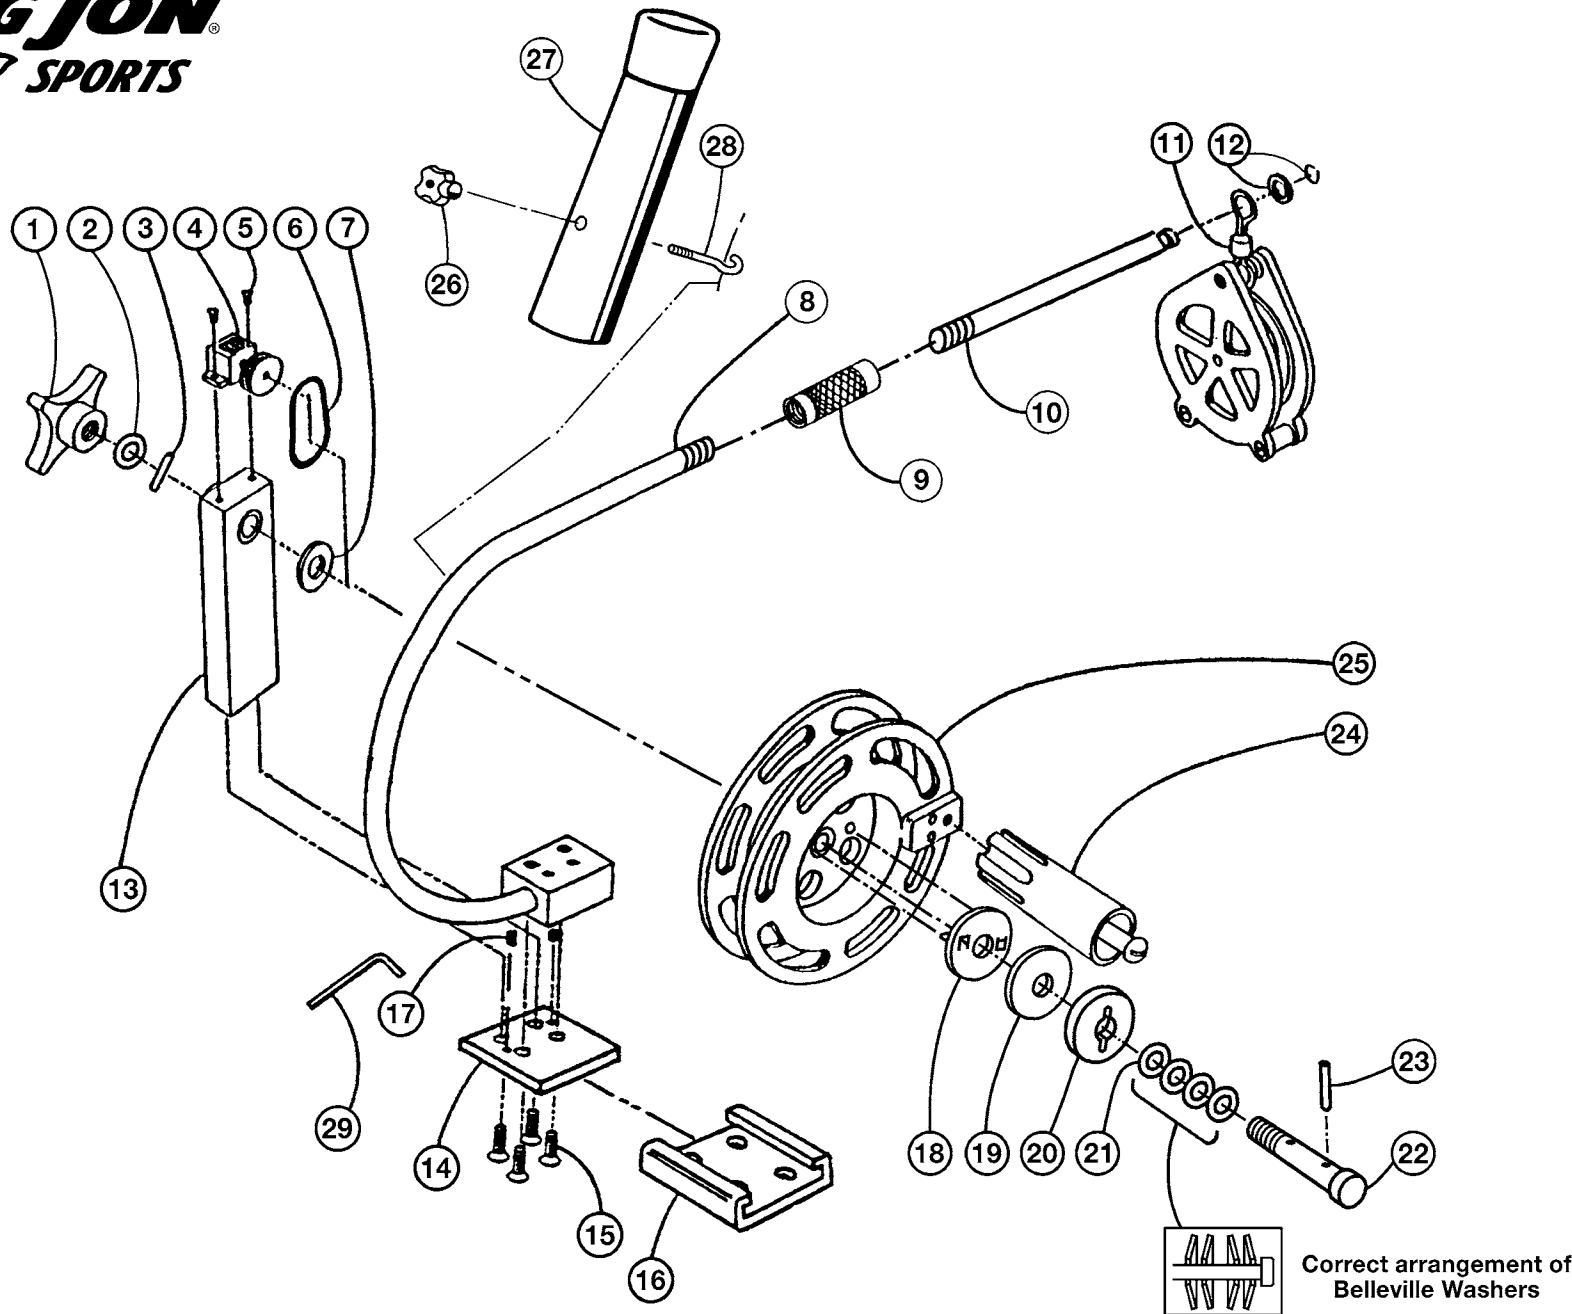

Gadabout® Slim-Line Manual Downrigger

Parts List MD00319

Detail No.	Description	Qty.	Order By	Part No.
1	Clutch Knob	1		KT51152
2	Belleville Washer	1		KT2231
3	1/8 x 1 in. Roll Pin	1		2175
4	RH Counter w/ Med. Wheel	1		FC600JD88
5	Counter Screws	2		2014
6	Counter Spring / Small	1		KT2284
7	1/2 in. I. D. Washer	1		2238
8	J-Rod & Block Assembly	1		MDJROD/ASM
9	Rod Collar	1		KT51044
10	10-1/2 in. End Rod	1		51123
11	5 Spoke Tip Assembly	1		KT3049
12	Aluminum Tip Retainer & Tip Retainer Ring	1		KT51043
13	318 Upright w/ Bushing	1		51299
14	Base Plate 319	1		55557
15	1/4-20 x 3/4 in. Flat Head Screws	4		2009
16	Mounting Channel 319	1		55558
17	Allen Set Screws	2		2261
18	Inner Clutch Disk	1		KT51098
19	Graphite Pad	1		KT2307
20	Outer Clutch Disk	1		KT51093
21	Belleville Washers	4		KT2231
22	Inner Shaft	1		51757
23	3/16 x 3/4 in. Dowel Pin	1		2165
24	Handle Assembly	1		KT51161
25	6 in. Reel	1		KT51174
26	Mounting Knob	1		51172
27	Rod Holder Tube & Cap	1		51045
28	Mounting Hook	1		2501
29	Allen Wrench	1		2260

* KT3049 5 Spoke Tip Assembly includes: Alum. Tip Retainer & Retainer