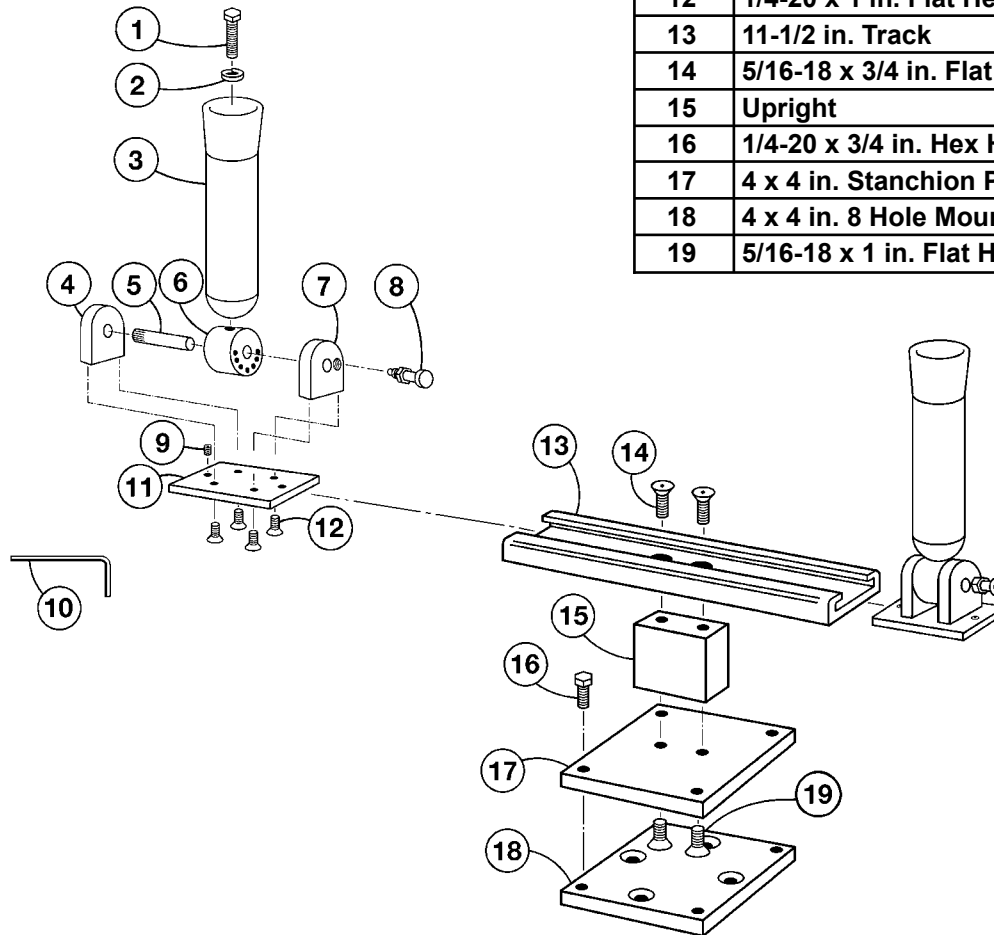

Dual Heavy-Duty Deck Mount Pedestal Rod Holder

Parts List
RH02424

Detail No.	Description	Qty.	Order By Part No.
1	1/2-20 x 2 in. HHCS Bolts	2	2351
2	1/2 in. Lock Washers	2	2241
3	Tube w/ Cap & Plugs	2	51221
4	Igloo Uprights B	2	51258B
5	1/2 x 3 in. Pivot Pins	2	51254
6	Locating Barrels	2	51253
7	Igloo Uprights A	2	51258A
8	Latch Pin Assemblies	2	51258
9	1/4-20 x 3/16 in. Allen Set Screws	4	2261
10	1/8 in. Allen Wrench	1	2260
11	4 x 2-1/2 in. Base Plates	2	55574
12	1/4-20 x 1 in. Flat Head Screws	8	2009
13	11-1/2 in. Track	1	54039
14	5/16-18 x 3/4 in. Flat Head Screws	2	2371
15	Upright	1	55600
16	1/4-20 x 3/4 in. Hex Head Screws	4	2017
17	4 x 4 in. Stanchion Plate	1	51229A
18	4 x 4 in. 8 Hole Mounting Plate	1	MP5004
19	5/16-18 x 1 in. Flat Head Screws	2	2003