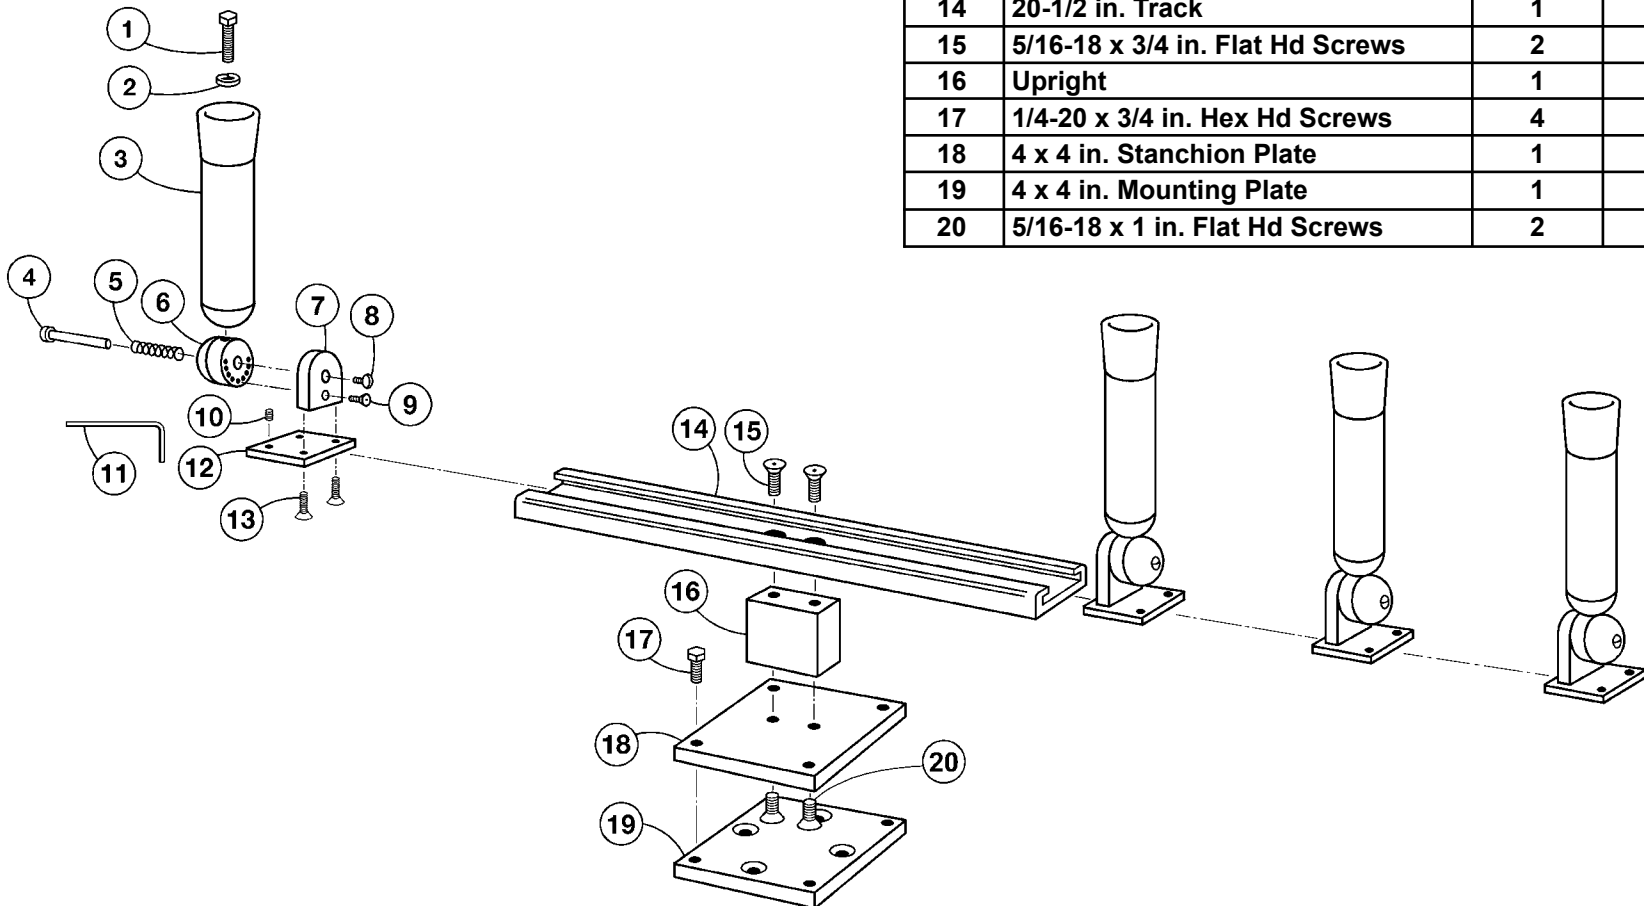

Quad Multi-Set[®] Pedestal Mount Rod Holders

Parts List
RH04432

Detail No.	Description	Qty.	Order By Part No.
1	1/2-20 x 2 in. HHCS Bolts	4	2351
2	1/2 in. Lock Washers	4	2241
3	Tube w/ Cap & Plugs	4	51221
4	1/2 x 2-1/2 in. Pivot Pins	4	55555
5	Springs	4	2600
6	Multi-Set Barrels	4	55551
7	Multi-Set Igloos	4	55550
8	1/4-20 x 3/8 in. Slot Hd Screws	4	2158
9	1/4-20 x 3/4 in. FI Hd Cap Screws	4	2009
10	1/4-20 x 3/16 in. Allen Set Screws	8	2261
11	1/8 in. Allen Wrench	1	2260
12	2-1/2 x 2-1/2 in. Base Plates	4	55552
13	1/4-20 x 3/4 in. FI Hd Cap Screws	8	2009
14	20-1/2 in. Track	1	54035
15	5/16-18 x 3/4 in. Flat Hd Screws	2	2371
16	Upright	1	55600
17	1/4-20 x 3/4 in. Hex Hd Screws	4	2017
18	4 x 4 in. Stanchion Plate	1	51229A
19	4 x 4 in. Mounting Plate	1	MP5004
20	5/16-18 x 1 in. Flat Hd Screws	2	2003