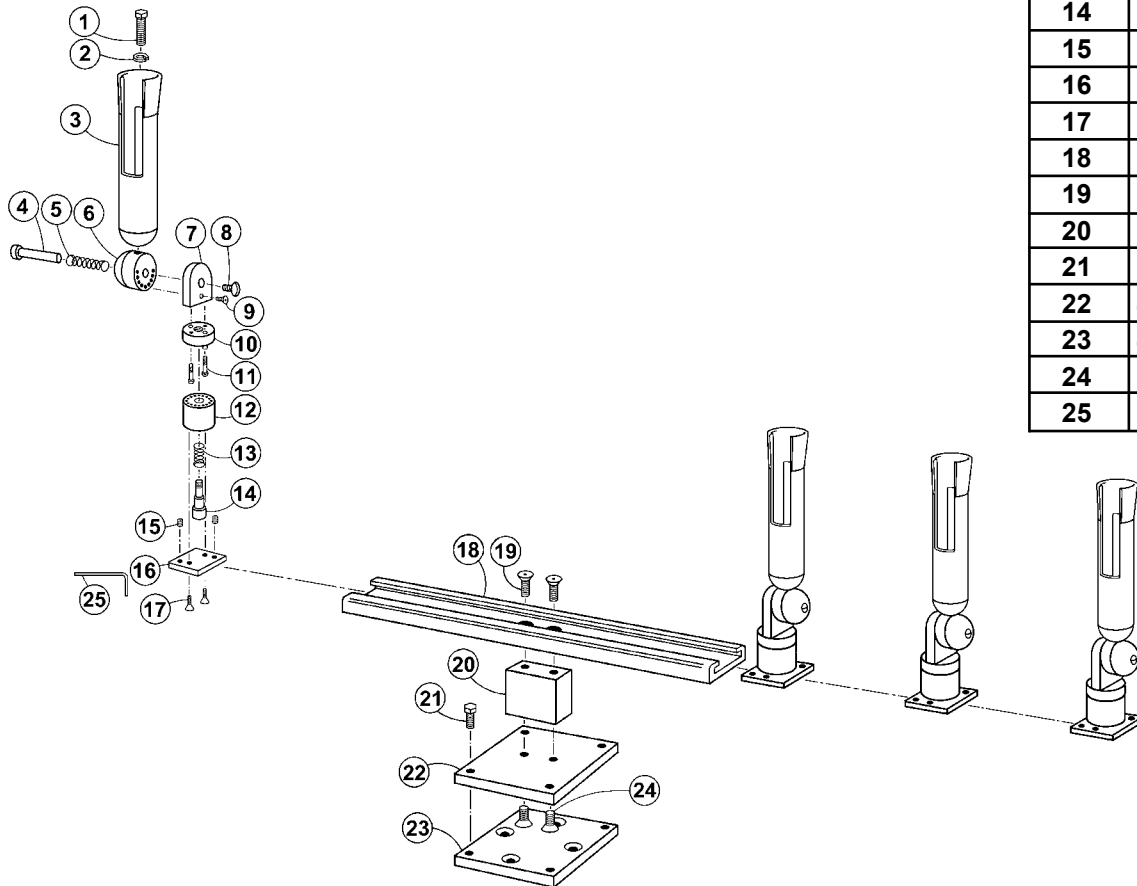

Quad Quik-Draw Pedestal Mount Rod Holders

Parts List RH04444

Detail No.	Description	Qty.	Order By Part No.
1	1/2-20 x 2 in. HHCS Bolts	4	2351
2	1/2 in. Lock Washers	4	2241
3	Tube w/ Cap & Plugs	4	50444
4	1/2 x 2-1/2 in. Pivot Pins	4	55555
5	Multi-Set Barrel Springs	4	2600
6	Multi-Set Barrel	4	55551
7	Multi-Set Igloos	4	55550
8	1/4-20 x 3/8 in. Slot Hd Screws	4	2158
9	1/4-20 x 3/4 in. Fl Hd Cap Screws	4	2009
10	Multi-Axis II Base Upper Half	4	60024
11	1/4-20 x 3/4 in. SS SHC Screws	8	2002
12	Multi-Axis II Base Lower Half	4	60023
13	Springs	4	2600
14	1/2 x 3/8-16 x 1 in. SS Shoulder Bolt	4	2147
15	1/4-20 x 1/4 in. Set Screws	8	2261
16	Multi-Axis Base Plate	4	60025
17	1/4-20 x 1 in. Flat Head Screws	8	2009
18	20-1/2 in. Track	1	54035
19	5/16-18 x 3/4 in. Flat Head Screws	2	2371
20	Upright	1	55600
21	1/4-20 x 3/4 in. Hex Head Screws	4	2017
22	4 x 4 in. Stanchion Plate	1	51229
23	4 x 4 in. 8 Hole Mounting Plate	1	MP5004
24	5/16-18 x 1 in. Flat Head Screws	2	2003
25	1/8 in. Allen Wrench	1	2260