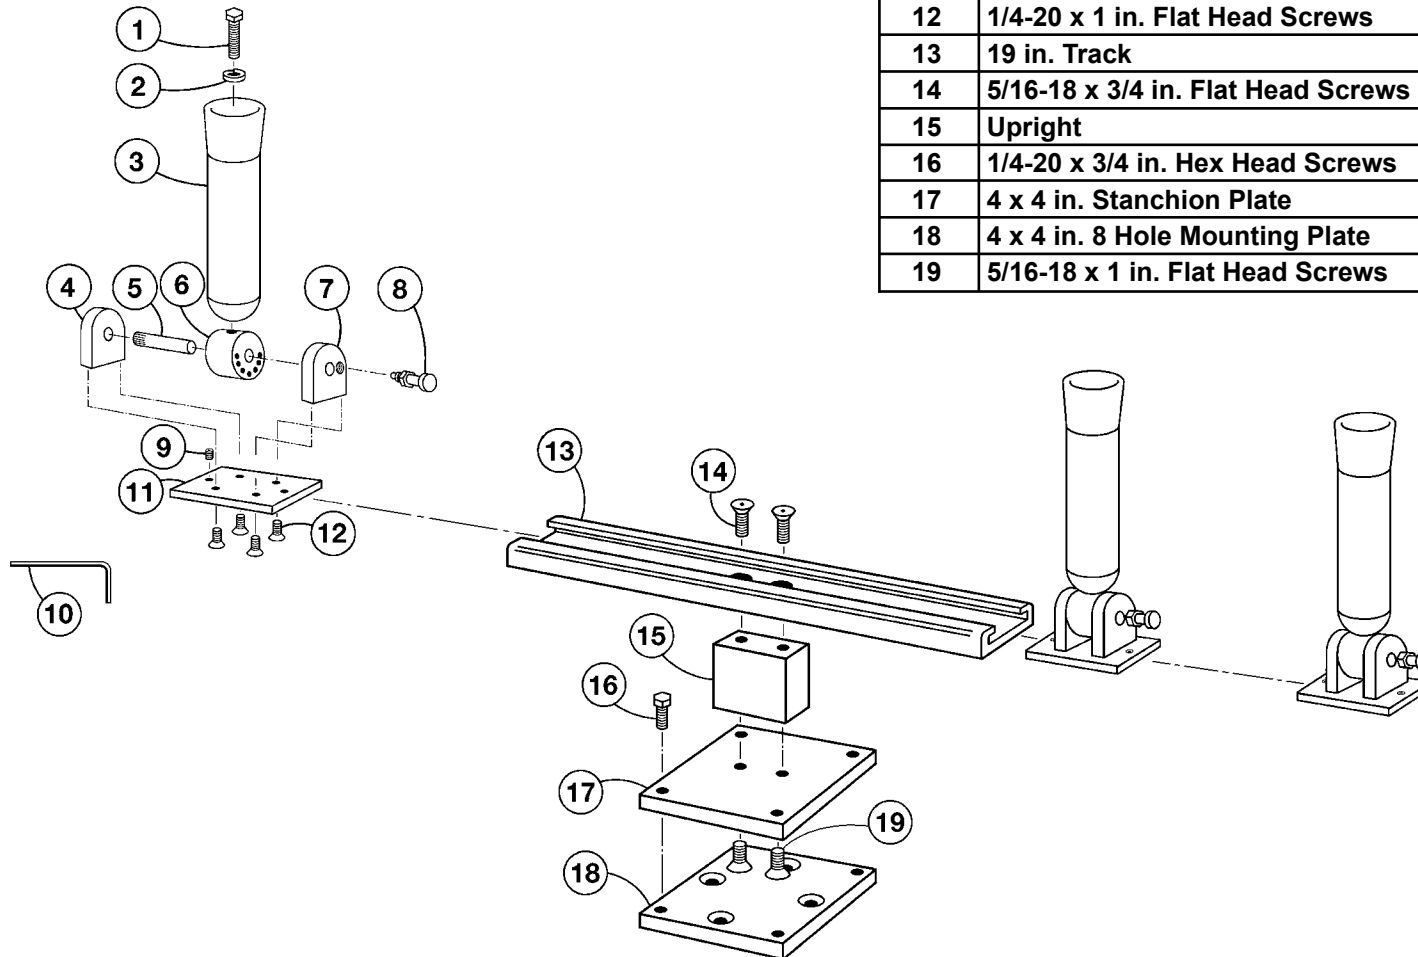

# Triple Heavy-Duty Deck Mount Pedestal Rod Holder

Parts List  
RH03424

Detail No.	Description	Qty.	Order By Part No.
1	1/2-20 x 2 in. HHCS Bolts	3	2351
2	1/2 in. Lock Washers	3	2241
3	Tube w/ Cap & Plugs	3	51121
4	Igloo Uprights B	3	51258B
5	1/2 x 3 in. Pivot Pins	3	51254
6	Locating Barrels	3	51253
7	Igloo Uprights A	3	51258A
8	Latch Pin Assemblies	3	51258
9	1/4-20 x 3/16 in. Allen Set Screws	6	2261
10	1/8 in. Allen Wrench	1	2260
11	4 x 2-1/2 in. Base Plates	3	55574
12	1/4-20 x 1 in. Flat Head Screws	12	2009
13	19 in. Track	1	54037
14	5/16-18 x 3/4 in. Flat Head Screws	2	2371
15	Upright	1	55600
16	1/4-20 x 3/4 in. Hex Head Screws	4	2017
17	4 x 4 in. Stanchion Plate	1	51229A
18	4 x 4 in. 8 Hole Mounting Plate	1	MP5004
19	5/16-18 x 1 in. Flat Head Screws	2	2003