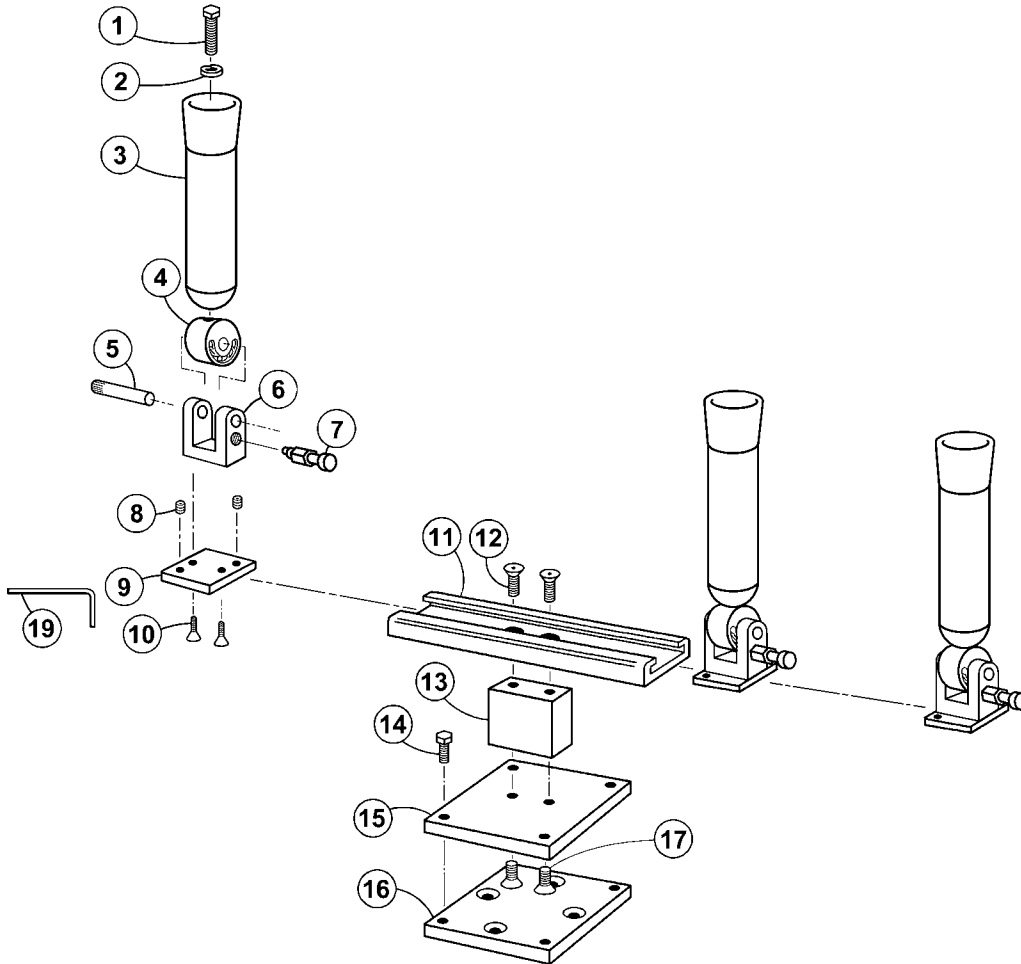

Triple Ratcheting Pedestal Mount Rod Holders

Parts List RH03380

Detail No.	Description	Qty.	Order By Part No.
1	1/2-20 x 2 in. HHCS Bolts	3	2351
2	1/2 in. Lock Washers	3	2241
3	Tube w/ Cap & Plugs	3	51221
4	Locating Barrels	3	55576
5	3/8 x 1-7/8 in. Pivot Pins	3	51702
6	Upright U-Brackets	3	51701
7	Latch Pin Assemblies	3	51096
8	1/4-20 x 3/16 in. Allen Set Screws	6	2261
9	Base Plates	3	60025
10	1/4-20 x 1 in. Flat Head Screws	6	2009
11	14-1/2 in. Track	1	54034
12	5/16-18 x 3/4 in. Flat Head Screws	2	2371
13	Upright	1	55600
14	1/4-20 x 3/4 in. Hex Head Screws	4	2017
15	4 x 4 in. Stanchion Plate	1	51229
16	4 x 4 in. 8 Hole Mounting Plate	1	MP5004
17	5/16-18 x 1 in. Flat Head Screws	2	2003
18	1/8 in. Allen Wrench	1	2260