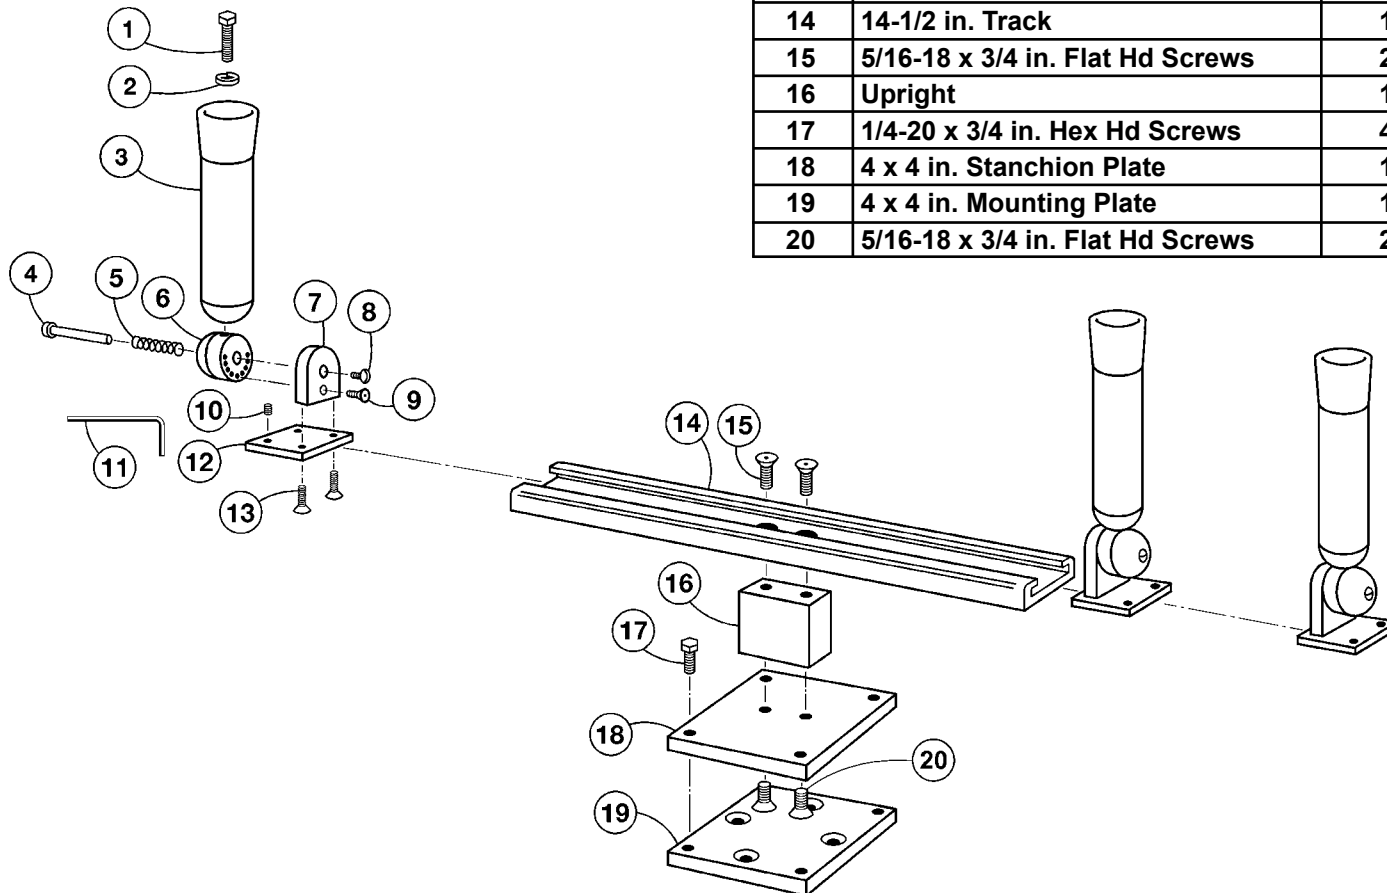

Triple Multi-Set[®] Pedestal Rod Holder

Parts List
RH03432

Detail No.	Description	Qty.	Order By Part No.
1	1/2-20 x 2 in. HHCS Bolts	3	2351
2	1/2 in. Lock Washers	3	2241
3	Tube w/ Cap & Plugs	3	51221
4	1/2 x 2-1/2 in. Pivot Pins	3	55555
5	Springs	3	2600
6	Multi-Set Barrels	3	55551
7	Multi-Set Igloos	3	55550
8	1/4-20 x 3/8 in. Slot Hd Screws	3	2158
9	1/4-20 x 3/4 in. FI Hd Cap Screws	3	2009
10	1/4-20 x 3/16 in. Allen Set Screws	6	2261
11	1/8 in. Allen Wrench	1	2260
12	2-1/2 x 2-1/2 in. Base Plates	3	55552
13	1/4-20 x 3/4 in. FI Hd Cap Screws	6	2009
14	14-1/2 in. Track	1	54034
15	5/16-18 x 3/4 in. Flat Hd Screws	2	2371
16	Upright	1	55600
17	1/4-20 x 3/4 in. Hex Hd Screws	4	2017
18	4 x 4 in. Stanchion Plate	1	51229A
19	4 x 4 in. Mounting Plate	1	MP5004
20	5/16-18 x 3/4 in. Flat Hd Screws	2	2003