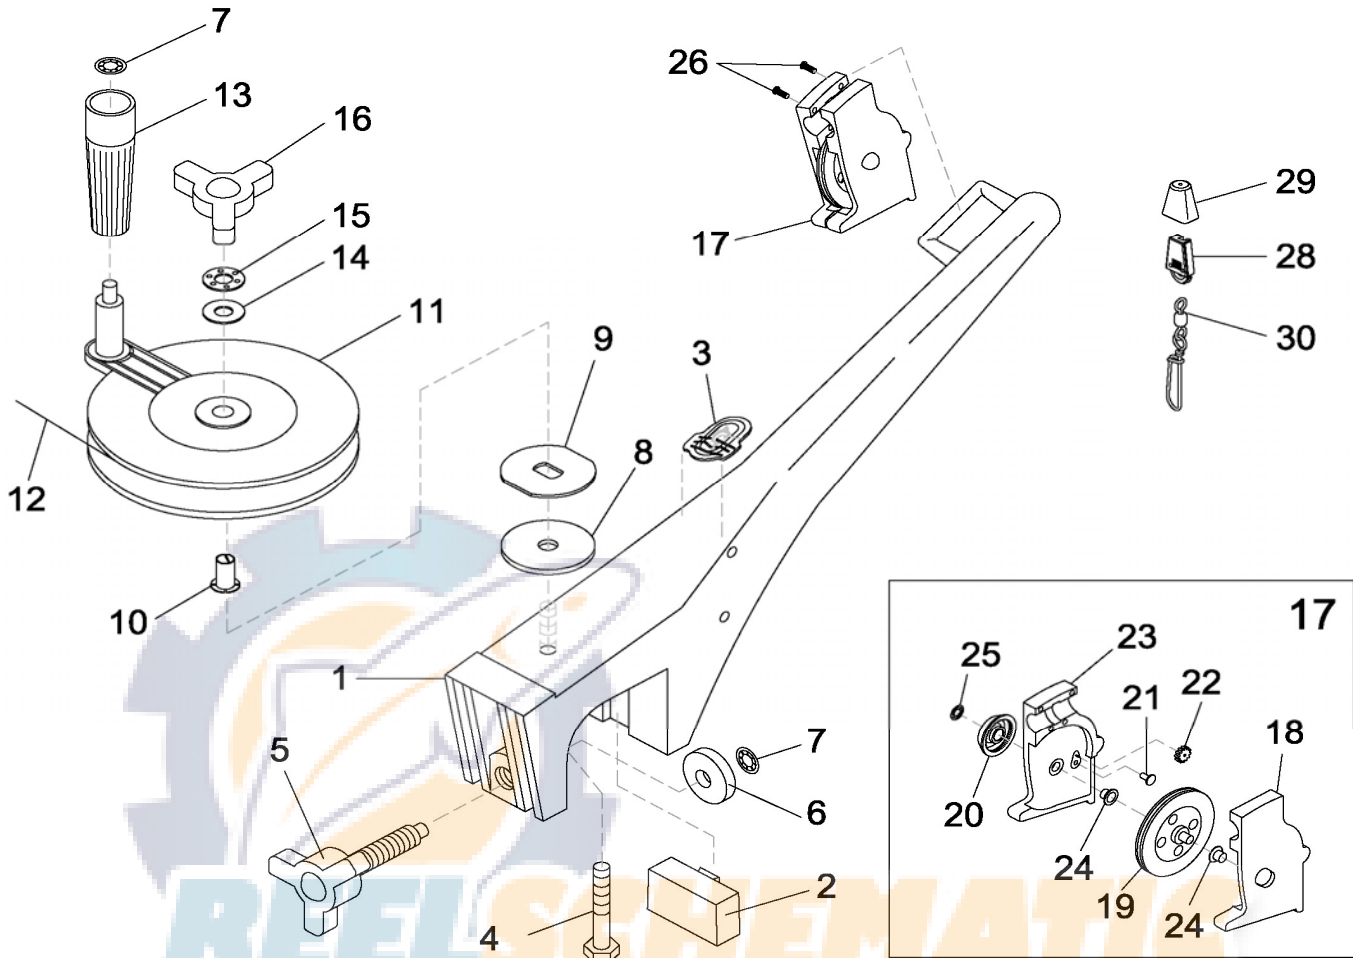

MINI-TROLL™

for use with "AH" serial numbers

In the U.S.A., replacement parts may be ordered directly from CANNON Parts Dept., 121 Power Drive, Mankato, Minnesota 56001. In Canada, parts may be ordered from any of the Canadian Authorized Service Centers shown on the enclosed list. Be sure to provide the MODEL and SERIAL numbers of your downrigger when ordering parts. Please use the correct part numbers from the parts list. Payment for any parts ordered from the CANNON parts department, may be by cash, personal check, Discover Card, MasterCard or VISA. To order, call 1-800-227-6433 or FAX 1-800-527-4464.

1	0330001	MINI TROLL FRAME	16	0349002	SPOOL ADJUST KNOB
2	3391500	SPACER BLOCK	17	0444001	SWIVEL HEAD ASSEMBLY W/ COUNTER
3	0327001	DECAL - NOSE, MINI-TROLL	18	0267001	▶SIDE PLATE (RH)
4	9040380	HEX HEAD BOLT 3/8"-24 x 2" LONG	19	0269726	▶PULLY - SWIVEL HEAD
5	2998902	KNOB AND CLAMP SCREW ASSEMBLY	20	0325002	▶COUNTER - SWIVEL HEAD
6	9100010	CLAMP PAD	21	0333001	▶GEAR - INTERMEDIATE, SWIVEL HEAD
7	9100690	RETAINING RING - PUSH ON [2.EA]	22	0333002	▶GEAR - REDUCTION, SWIVEL HEAD
8	1264670	CLUTCH PAD	23	0367004	▶SIDE PLATE (LH), W/ COUNTER
9	0367002	CLUTCH PLATE	24	9010070	▶HDW BEARING BRASS[2.EA]
10	9010512	SPOOL BEARING - NYLINER	25	9100690	▶CLAMP - RING, PUSH ON
11	0387001	REEL - MINI TROLL	26	9370010	PHILLIPS PAN HEAD SCREW #4 x 1/2"
12	3775392	SPOOL CABLE SS [150.FT]	27	2994890	*BAG ASSEMBLY - MOUNTING, MINITROLL
13	0240591	CRANK HANDLE	28	9100100	TERMINATOR
14	9010310	WASHER - THRUST	29	9100101	TERMINATOR CUSHION
15	9010280	BEARING - THRUST	30	9100620	TERMINATOR SNAP & SWIVEL

> PART OF ASSEMBLY

▶ ITEM CANNOT BE SOLD SEPARATELY

* PARTS USED BUT NOT SHOWN