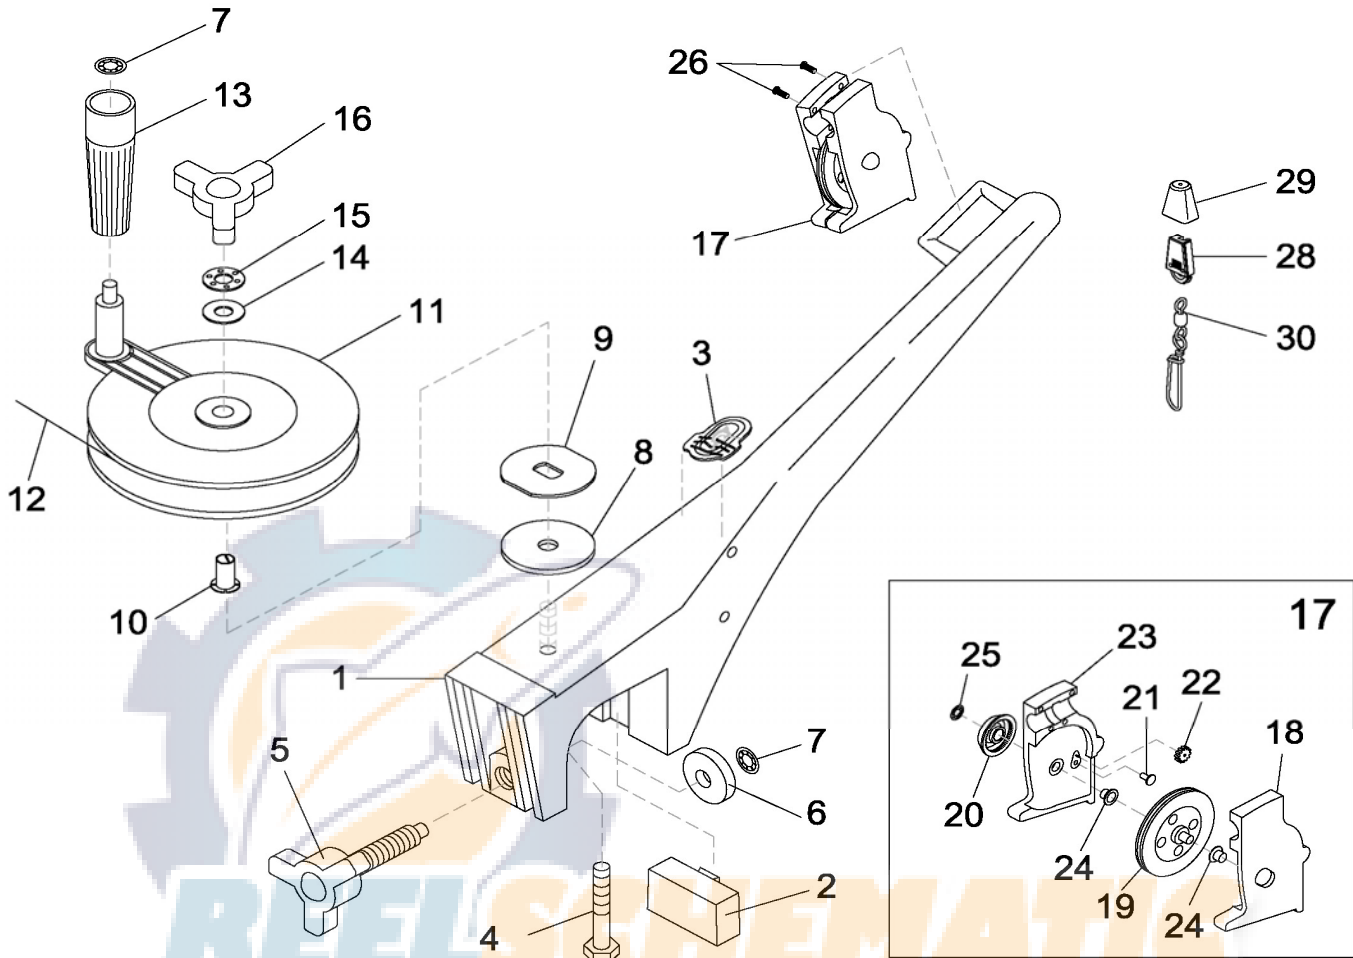

# MINI-TROLL™

for use with "AH" serial numbers

In the U.S.A., replacement parts may be ordered directly from CANNON Parts Dept., 121 Power Drive, Mankato, Minnesota 56001. In Canada, parts may be ordered from any of the Canadian Authorized Service Centers shown on the enclosed list. Be sure to provide the MODEL and SERIAL numbers of your downrigger when ordering parts. Please use the correct part numbers from the parts list. Payment for any parts ordered from the CANNON parts department, may be by cash, personal check, Discover Card, MasterCard or VISA. To order, call 1-800-227-6433 or FAX 1-800-527-4464.

1	0330001	MINI TROLL FRAME	16	0349002	SPOOL ADJUST KNOB
2	3391500	SPACER BLOCK	17	0444001	SWIVEL HEAD ASSEMBLY W/ COUNTER
3	0327001	DECAL - NOSE, MINI-TROLL	18	0267001	▶SIDE PLATE (RH)
4	9040380	HEX HEAD BOLT 3/8"-24 x 2" LONG	19	0269726	▶PULLY - SWIVEL HEAD
5	2998902	KNOB AND CLAMP SCREW ASSEMBLY	20	0325002	▶COUNTER - SWIVEL HEAD
6	9100010	CLAMP PAD	21	0333001	▶GEAR - INTERMEDIATE, SWIVEL HEAD
7	9100690	RETAINING RING - PUSH ON [2.EA]	22	0333002	▶GEAR - REDUCTION, SWIVEL HEAD
8	1264670	CLUTCH PAD	23	0367004	▶SIDE PLATE (LH), W/ COUNTER
9	0367002	CLUTCH PLATE	24	9010070	▶HDW BEARING BRASS[2.EA]
10	9010512	SPOOL BEARING - NYLINER	25	9100690	▶CLAMP - RING, PUSH ON
11	0387001	REEL - MINI TROLL	26	9370010	PHILLIPS PAN HEAD SCREW #4 x 1/2"
12	3775392	SPOOL CABLE SS [150.FT]	27	2994890	*BAG ASSEMBLY - MOUNTING, MINITROLL
13	0240591	CRANK HANDLE	28	9100100	TERMINATOR
14	9010310	WASHER - THRUST	29	9100101	TERMINATOR CUSHION
15	9010280	BEARING - THRUST	30	9100620	TERMINATOR SNAP & SWIVEL

> PART OF ASSEMBLY

▶ ITEM CANNOT BE SOLD SEPARATELY

\* PARTS USED BUT NOT SHOWN