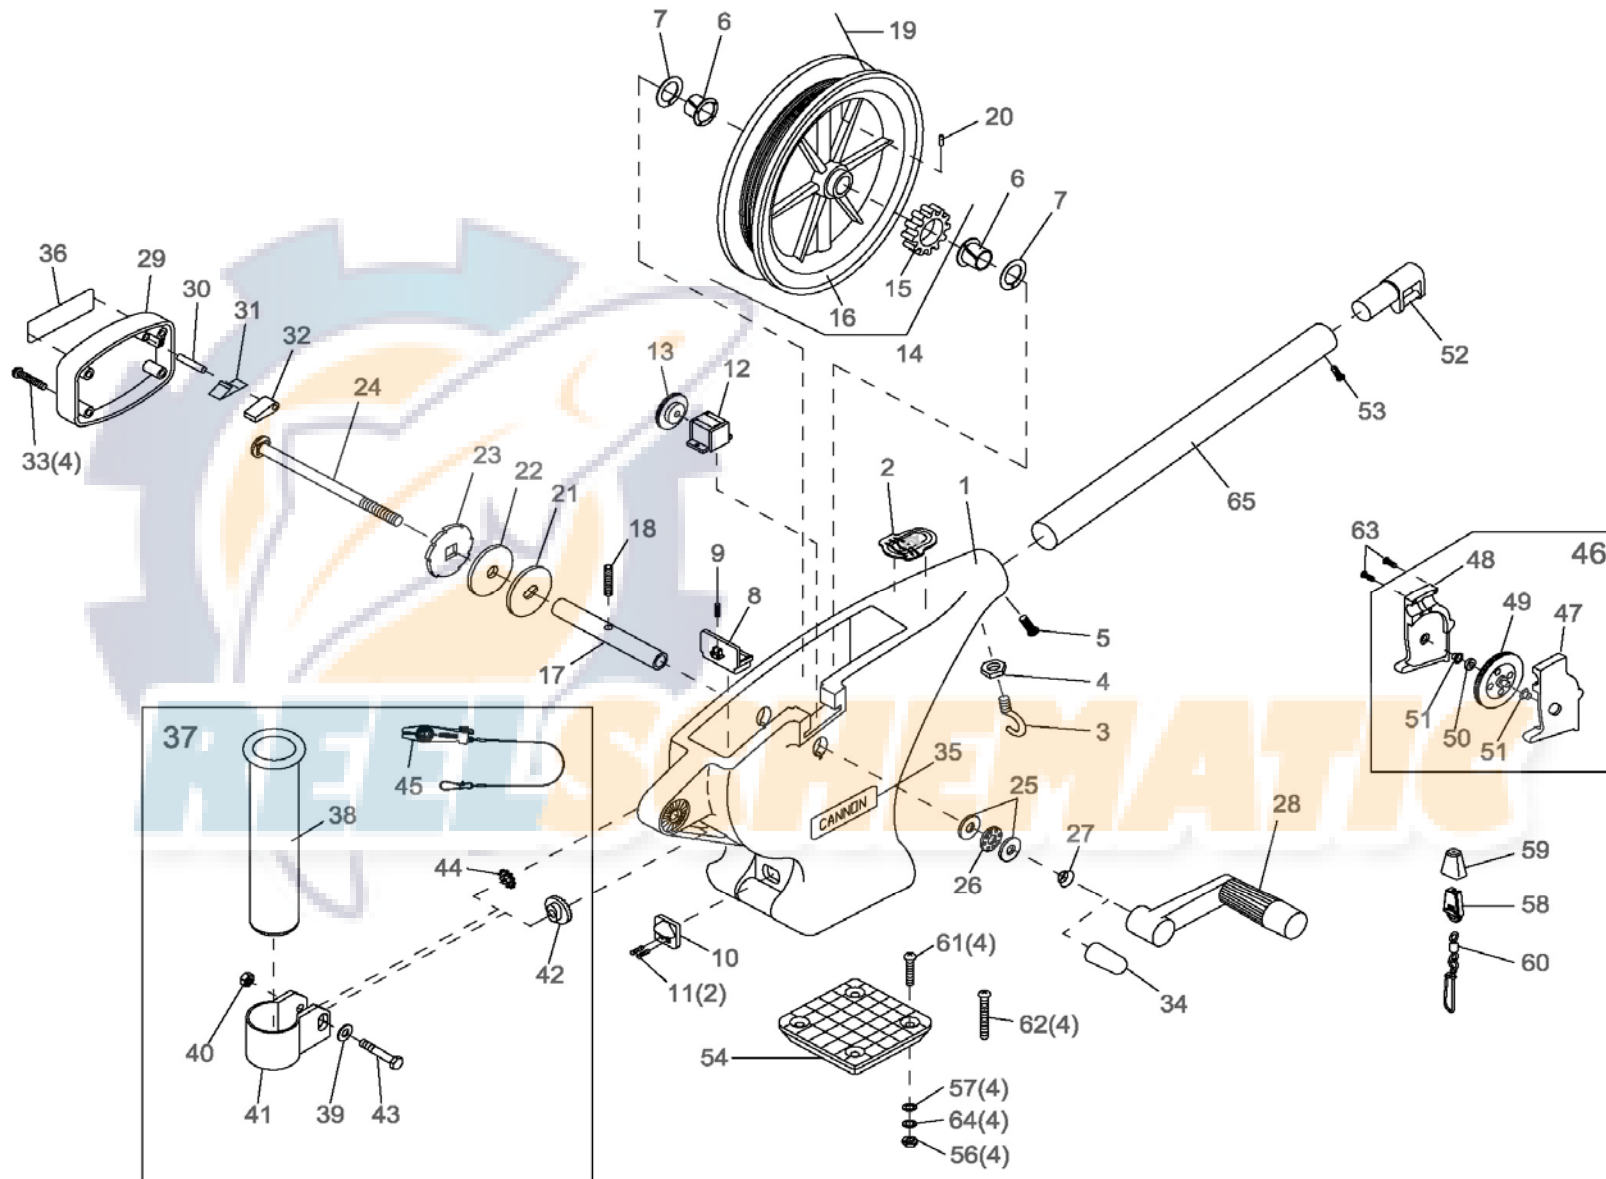

UNI-TROLL 5™

for use with "AH" serial numbers

In the U.S.A., replacement parts may be ordered directly from CANNON Parts Dept., 121 Power Drive, Mankato, Minnesota 56001. In Canada, parts may be ordered from any of the Canadian Authorized Service Centers shown on the enclosed list. Be sure to provide the MODEL and SERIAL numbers of your downrigger when ordering parts. Please use the correct part numbers from the parts list. Payment for any parts ordered from the CANNON parts department, may be by cash, personal check, Discover Card, MasterCard or VISA. To order, call 1-800-227-6433 or FAX 1-800-527-4464.

1	3330002	FRAME - UNI-TROLL	23	0467694	BRAKE PLATE - RATCHET	45	2277002	>UNIVERSAL LINE RELEASE
2	3327004	DECAL - NOSE, UNI-TROLL	24	1000904	SHAFT - RATCHET - UNI-TROLL	46	3992300	SWIVEL HEAD ASSEMBLY
3	9040040	HOOK - 1/4" - 20 ROLLED	25	9010310	WASHER - THRUST [2.EA]	47	0267001	▶SIDE PLATE (RH)
4	2263102	NUT - HEX 1/4"-20	26	9010280	BEARING - THRUST	48	0267002	▶SIDE PLATE (LH)
5	9280750	SCREW - 1/4" - 20 (RH) x 3/4" PPH	27	9400040	SPRING - HAND CRANK	49	0269726	▶PULLY - SWIVEL HEAD
6	9010001	BEARING - REEL SHAFT NYLINER [2.EA]	28	0902000	CRANK HANDLE - UNI-TROLL	50	3397300	▶WASHER - .735 OD X .36 ID
7	9430003	WASHER - 5/8" ID (NYLON) [2.EA]	29	3321001	COVER - CLUTCH, ROUND (LEXAN)	51	9010070	▶HDW BEARING BRASS[2.EA]
8	3356050	BASE LATCH	30	9250003	PIN - DOWEL 3/16" x 7/8" - RATCHET	52	2216403	BOOM END
9	9400050	SPRING - BASE LATCH	31	9400070	SPRING - DOG RATCHET	53	2372100	SCREW - #8 x 5/8" PPHMS
10	3356052	BASE LATCH TAB	32	9100160	DOG - RATCHET	54	3307002	LOW PROFILE MOUNTING BASE (LEXAN)
11	9370010	SCREW - #4 x 1/2" PPH [2.EA]	33	9370001	SCREW - #10 x 1-1/4" PPHSMS [4.EA]	55	2994894	*BAG ASSEMBLY, MOUNTING (KIT #4)
12	0220477	DEPTH COUNTER - 3 DIGIT	34	9100721	RED THREAD CAP	56	2263102	NUT - HEX 1/4"-20 [4.EA]
13	3333003	GEAR - COUNTER, UNI-TROLL	35	3395631	DECAL - CANNON SMALL	57	2371712	WASHER - 9/32" FLAT [4.EA]
14	3397913	REEL ASSEMBLY - UNI-TROLL HIGH SPEED	36	3395630	DECAL - CANNON LARGE	58	9100100	TERMINATOR
15	3333004	>GEAR - REEL, UNI-TROLL	37	2477001	BAG ASSY - SINGLE ROD HOLDER	59	9100101	TERMINATOR CUSHION
16	3397904	▶REEL - ROUGH 5.75"	38	0290796	>TUBE - ROD HOLDER	60	9100620	TERMINATOR SNAP & SWIVEL
17	1080001	SHAFT - REEL, UNI-TROLL	39	2151726	>WASHER - 5/16" FLAT	61	9280713	BOLT - TRUSS 1/4" - 20 x 1-1/2" [4.EA]
18	3393412	SCREW - SET 5/16"-18 x 1" (REEL)	40	2383106	>NUT - 5/16"-18 SS	62	9280725	BOLT - TRUSS 1/4" - 20 x 2-1/2" [4.EA]
19	3775396	SPOOL CABLE SS [200.FT]	41	3319005	>CLAMP - ROD HOLDER w/ SLOT	63	9370010	SCREW - #4 x 1/2" PPH [3.EA]
20	9100070	CABLE LEADER SLEEVE	42	3325002	>DISK - ROD HOLDER	64	9950357	WASHER - LOCK 1/4" SPLIT [4.EA]
21	0467695	BRAKE PLATE - REEL	43	9040310	>BOLT - HEX 5/16"-18 x 2"	65	2290829	24" BOOM - HEAVY DUTY
22	1264670	CLUTCH PAD	44	9430160	>WASHER - STAR 5/16"			

> PART OF ASSEMBLY

▶ ITEM CANNOT BE SOLD SEPARATELY

* PARTS USED BUT NOT SHOWN