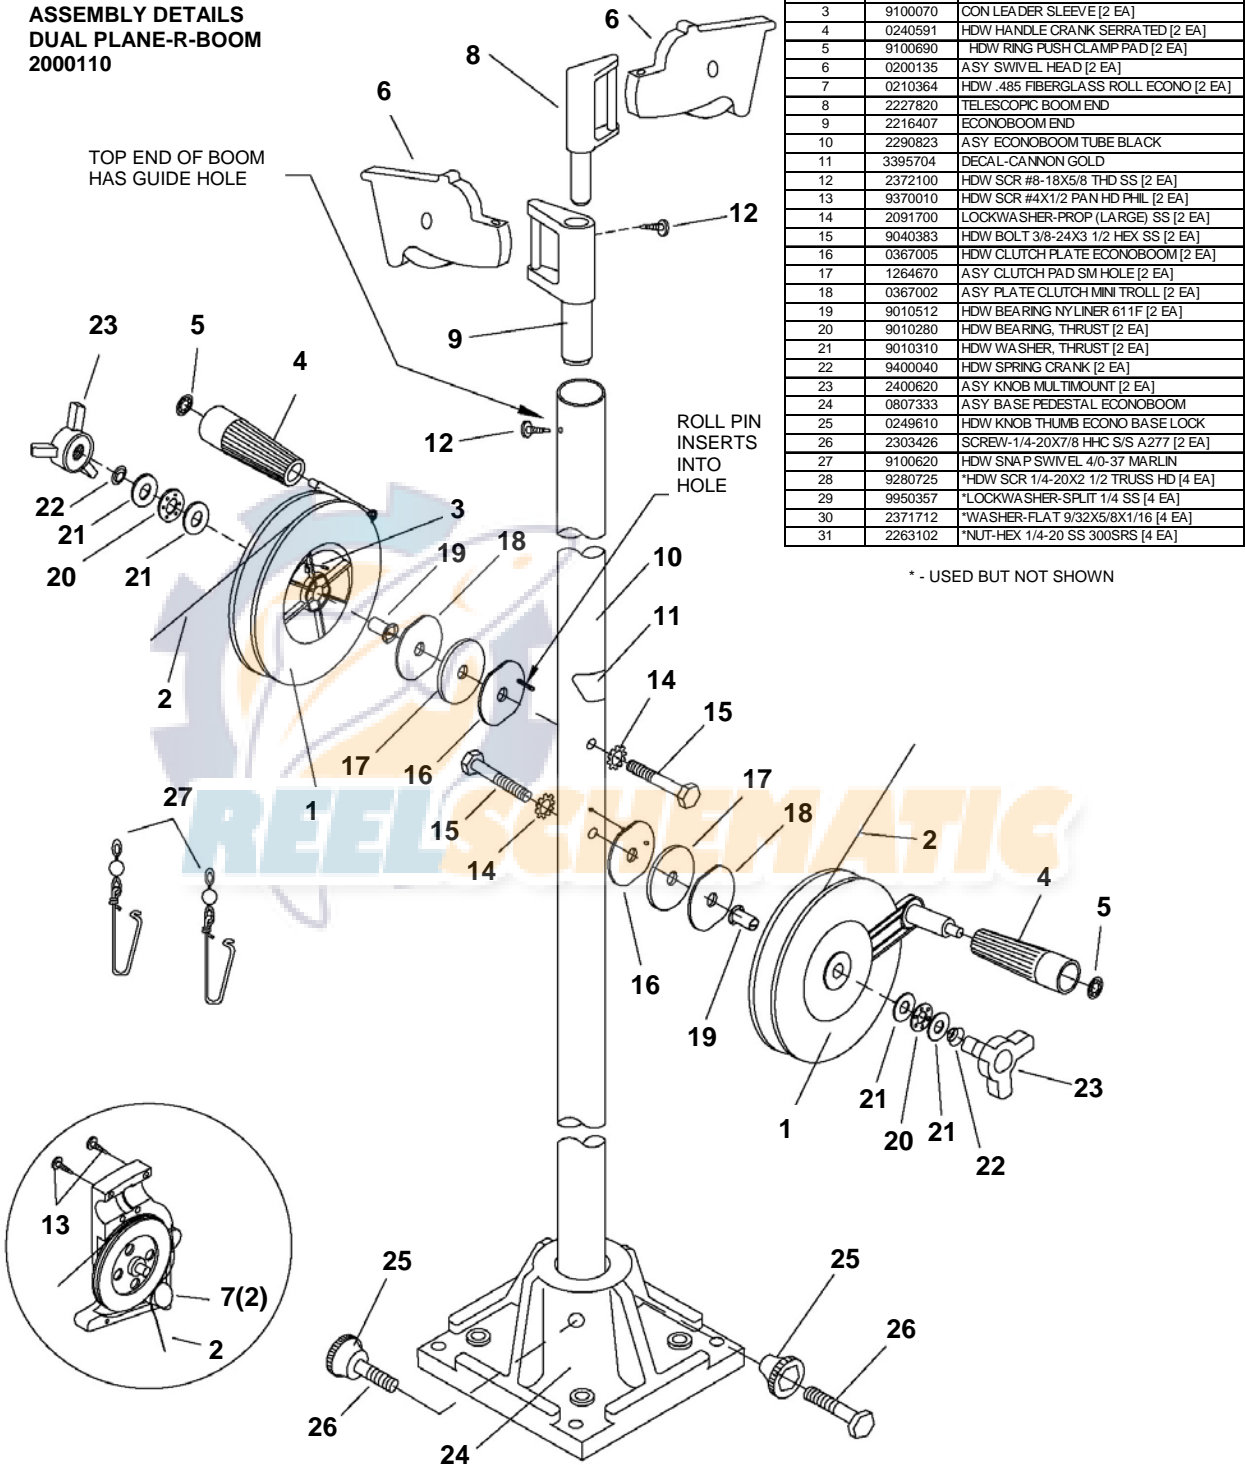

Dual Plane-R-Boom

ASSEMBLY DETAILS DUAL PLANE-R-BOOM 2000110

ITEM #	PART#	DESCRIPTION
1	0387001	SPOOL CENTER MINI TROLL
2	1815393	LINE DACRON 50LB YELLOW [2x 300FT]
3	9100070	CON LEADER SLEEVE [2 EA]
4	0240591	HDW HANDLE CRANK SERRATED [2 EA]
5	9100690	*HDW RING PUSH CLAMP PAD [2 EA]
6	0200135	ASY SWIVEL HEAD [2 EA]
7	0210364	HDW .485 FIBERGLASS ROLL ECONO [2 EA]
8	2227820	TELESCOPIC BOOM END
9	2216407	ECONOBOOM END
10	2290823	ASY ECONOBOOM TUBE BLACK
11	3395704	DECAL-CANNON GOLD
12	2372100	HDW SCR #8-18X5/8 THD SS [2 EA]
13	9370010	HDW SCR #4X1/2 PAN HD PHIL [2 EA]
14	2091700	LOCKWASHER-PROP (LARGE) SS [2 EA]
15	9040383	HDW BOLT 3/8-24X3 1/2 HEX SS [2 EA]
16	0367005	HDW CLUTCH PLATE ECONOBOOM [2 EA]
17	1264670	ASY CLUTCH PAD SM HOLE [2 EA]
18	0367002	ASY PLATE CLUTCH MINI TROLL [2 EA]
19	9010512	HDW BEARING NYLINER 611F [2 EA]
20	9010280	HDW BEARING THRUST [2 EA]
21	9010310	HDW WASHER THRUST [2 EA]
22	9400040	HDW SPRING CRANK [2 EA]
23	2400620	ASY KNOB MULTIMOUNT [2 EA]
24	0807333	ASY BASE PEDESTAL ECONOBOOM
25	0249610	HDW KNOB THUMB ECONO BASE LOCK
26	2303426	SCREW-1/4-20X7/8 HHC S/S A277 [2 EA]
27	9100620	HDW SNAP SWIVEL 4/0-37 MARLIN
28	9280725	*HDW SCR 1/4-20X2 1/2 TRUSS HD [4 EA]
29	9950357	*LOCKWASHER-SPLIT 1/4 SS [4 EA]
30	2371712	*WASHER-FLAT 9/32X5/8X1/16 [4 EA]
31	2263102	*NUT-HEX 1/4-20 SS 300SRS [4 EA]

* - USED BUT NOT SHOWN