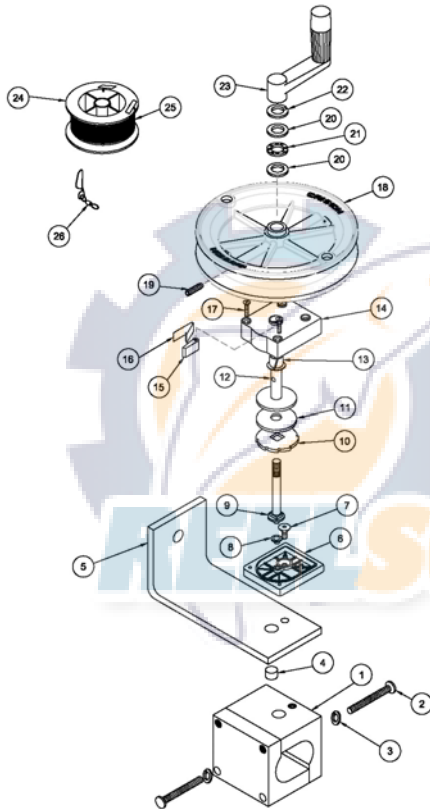

Kite Teaser Reel

BILL OF MATERIALS

ITEM	PART NO.	DESCRIPTION	QTY
1	1819472	ASY HDW CLAMP BLOCK (FIN)	2
2	9040250	HDW BOLT 1/4-20 X 2 HEX HEAD	4
3	9950357	LOCKWASHER-SPLIT 1/4 (S/S)	4
4	9250240	HDW PIN DOWEL 3/8 X 3/8	1
5	1860004	ASY MOUNT KITE REEL (FIN)	1
6	1821482	HSG CLUTCH PRR	1
7	9280581	HDW SCR 3/8 16X1 FLT HD SOCKET	1
8	9010070	HDW BEARING BRASS	1
9	1800757	ASY SHAFT DRIVE PRR	1
10	0467694	HDW RATCHET BRAKE FACE	1
11	1264670	ASY CLUTCH PAD SM HOLE	1
12	1800756	ASY REEL SHAFT PRR	1
13	9010010	HDW BEARING SHORT NYLINER 5/8"	1
14	1821497	HSG COVER CLUTCH HSG PRR	1
15	9100160	DOG RATCHET	1
16	9400070	HDW SPRING DOG	1
17	9370220	HDW SCR #10-1 1/4 FH TYPE A SS	4
18	3397915	REEL, HS, TEASER	1
19	3393412	SCREW SET 5/16-18X1 SS HDP	1
20	9010310	HDW WASHER, THRUST	2
21	9010280	HDW BEARING, THRUST	1
22	9430130	HDW WAS 3/8 IN SPLIT LOCK SS	1
23	0902000	ASY HDW HANDLE CRANK UT/PRR	1
24	1815395	ASY LINE DACRON 150' SPOOL	1
25	0608018	HDW RUBBER BAND 3 1/2" #19	1
26	9100620	HDW SNAP SWIVEL 4/0-37 MARLIN	1