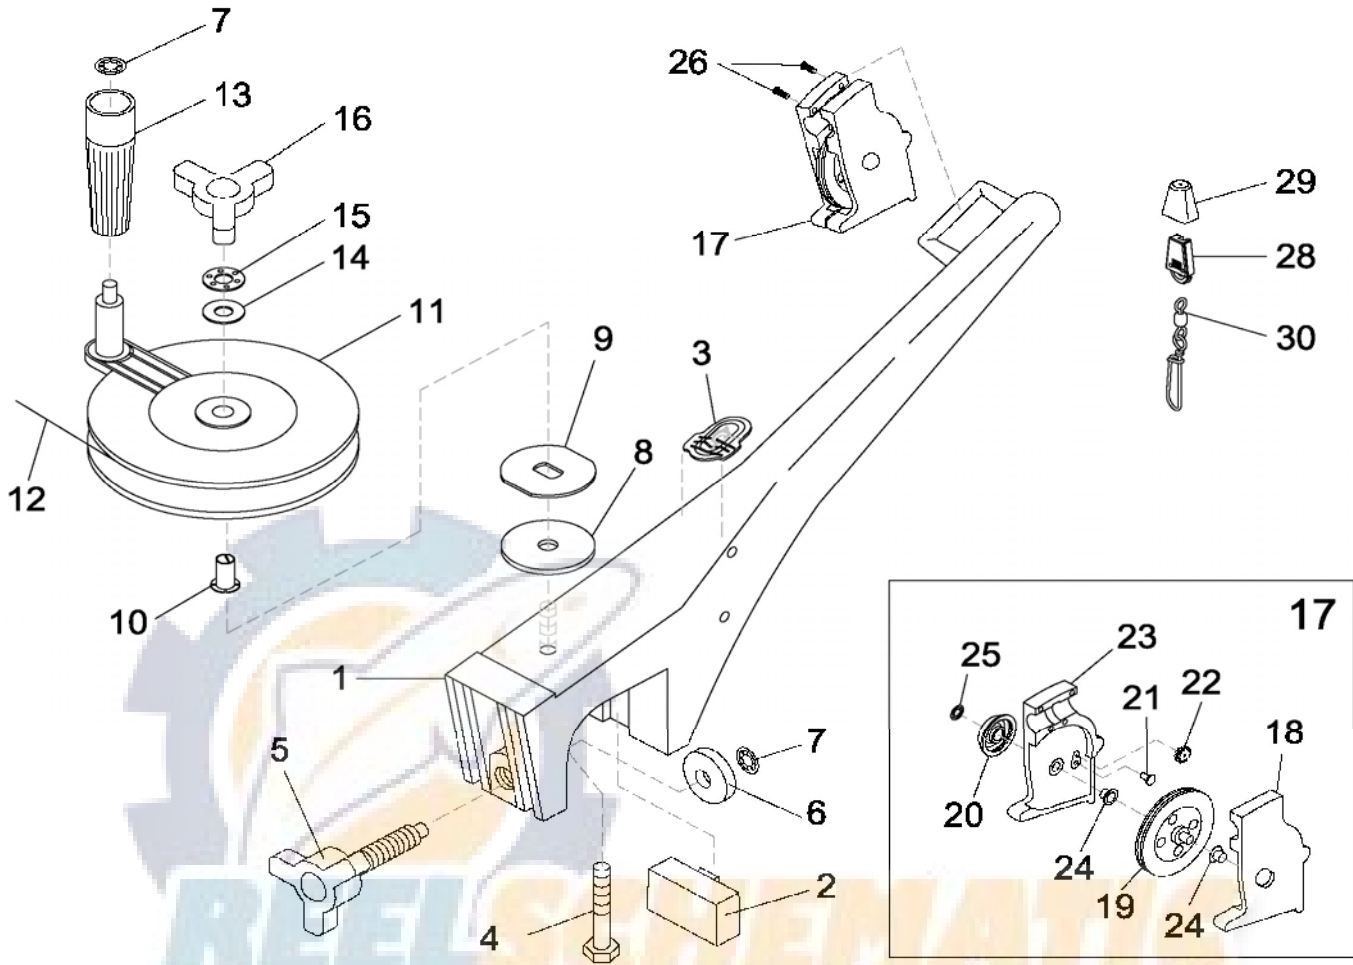

MINI-TROLL™

for use with "AI" serial numbers

In the U.S.A., replacement parts may be ordered directly from CANNON Parts Dept., 121 Power Drive, Mankato, Minnesota 56001. In Canada, parts may be ordered from any of the Canadian Authorized Service Centers shown on the enclosed list. Be sure to provide the MODEL and SERIAL numbers of your downrigger when ordering parts. Please use the correct part numbers from the parts list. Payment for any parts ordered from the CANNON parts department, may be by cash, personal check, Discover Card, MasterCard or VISA. To order, call 1-800-227-6433 or FAX 1-800-527-4464.

1	0330001	MINI TROLL FRAME	16	0349002	SPOOL ADJUST KNOB
2	3391500	SPACER BLOCK	17	0444001	SWIVEL HEAD ASSEMBLY W/ COUNTER
3	0327001	DECAL - NOSE, MINI-TROLL	18	0267001	▶SIDE PLATE (RH)
4	9040380	HEX HEAD BOLT 3/8"-24 x 2" LONG	19	0269726	▶PULLY - SWIVEL HEAD
5	2998902	KNOB AND CLAMP SCREW ASSEMBLY	20	0325002	▶COUNTER - SWIVEL HEAD
6	9100010	CLAMP PAD	21	0333001	▶GEAR - INTERMEDIATE, SWIVEL HEAD
7	9100690	RETAINING RING - PUSH ON [2.EA]	22	0333002	▶GEAR - REDUCTION, SWIVEL HEAD
8	1264670	CLUTCH PAD	23	0367004	▶SIDE PLATE (LH), W/ COUNTER
9	0367002	CLUTCH PLATE	24	9010070	▶HDW BEARING BRASS[2.EA]
10	9010512	SPOOL BEARING - NYLINER	25	9100690	▶CLAMP - RING, PUSH ON
11	0387001	REEL - MINI TROLL	26	9370010	PHILLIPS PAN HEAD SCREW #4 x 1/2"
12	3775392	SPOOL CABLE SS [150.FT]	27	2994890	*BAG ASSEMBLY - MOUNTING, MINITROLL
13	0240591	CRANK HANDLE	28	9100100	TERMINATOR
14	9010310	WASHER - THRUST	29	9100101	TERMINATOR CUSHION
15	9010280	BEARING - THRUST	30	9100620	TERMINATOR SNAP & SWIVEL

> PART OF ASSEMBLY

▶ ITEM CANNOT BE SOLD SEPARATELY

* PARTS USED BUT NOT SHOWN