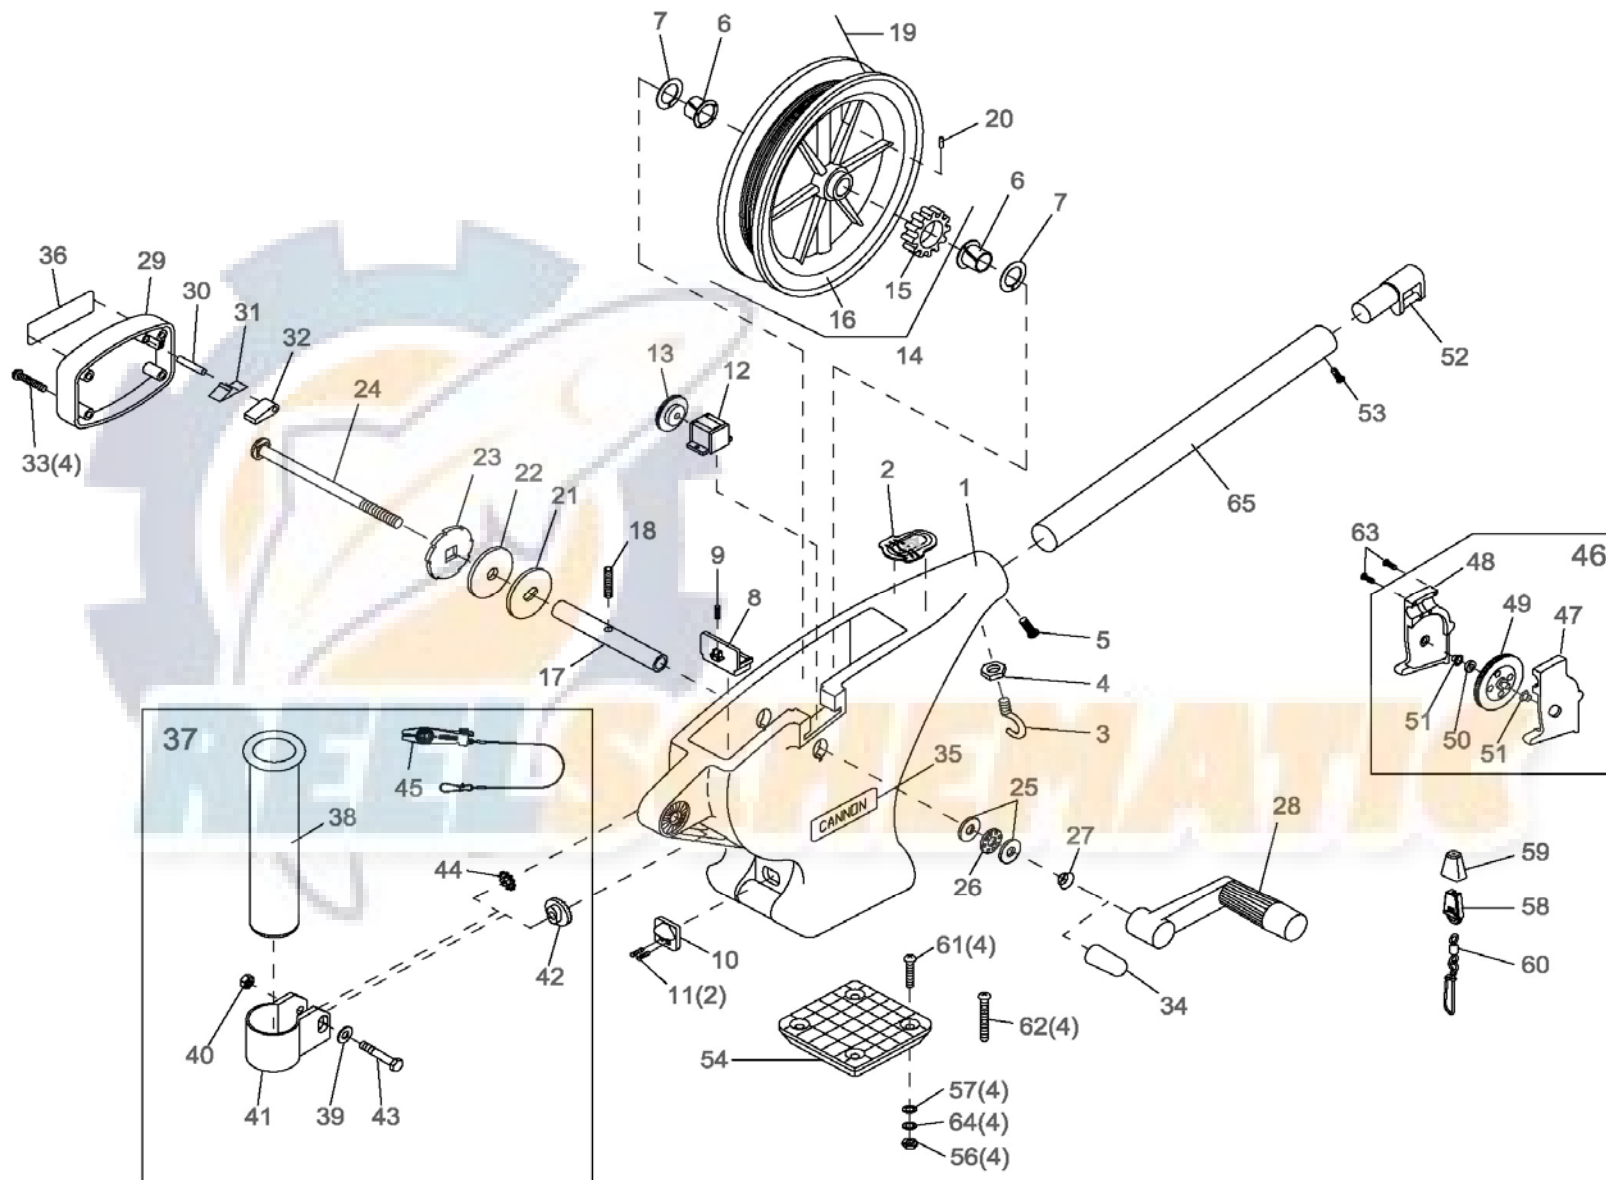

UNI-TROLL 5™

for use with "AI" serial numbers

In the U.S.A., replacement parts may be ordered directly from CANNON Parts Dept., 121 Power Drive, Mankato, Minnesota 56001. In Canada, parts may be ordered from any of the Canadian Authorized Service Centers shown on the enclosed list. Be sure to provide the MODEL and SERIAL numbers of your downrigger when ordering parts. Please use the correct part numbers from the parts list. Payment for any parts ordered from the CANNON parts department, may be by cash, personal check, Discover Card, MasterCard or VISA. To order, call 1-800-227-6433 or FAX 1-800-527-4464.

1	3330002	FRAME - UNI-TROLL	23	0467694	BRAKE PLATE - RATCHET	45	2277002	>UNIVERSAL LINE RELEASE
2	3327004	DECAL - NOSE, UNI-TROLL	24	1000904	SHAFT - RATCHET - UNI-TROLL	46	3992300	SWIVEL HEAD ASSEMBLY
3	9040040	HOOK - 1/4" - 20 ROLLED	25	9010310	WASHER - THRUST [2.EA]	47	0267001	▶SIDE PLATE (RH)
4	2263102	NUT - HEX 1/4"-20	26	9010280	BEARING - THRUST	48	0267002	▶SIDE PLATE (LH)
5	9280750	SCREW - 1/4" - 20 (RH) x 3/4" PPH	27	9400040	SPRING - HAND CRANK	49	0269726	▶PULLY - SWIVEL HEAD
6	9010001	BEARING - REEL SHAFT NYLINER [2.EA]	28	0902000	CRANK HANDLE - UNI-TROLL	50	3397300	▶WASHER - .735 OD X .36 ID
7	9430003	WASHER - 5/8" ID (NYLON) [2.EA]	29	3321001	COVER - CLUTCH, ROUND (LEXAN)	51	9010070	▶HDW BEARING BRASS[2.EA]
8	3356050	BASE LATCH	30	9250003	PIN - DOWEL 3/16" x 7/8" - RATCHET	52	2216403	BOOM END
9	9400050	SPRING - BASE LATCH	31	9400070	SPRING - DOG RATCHET	53	2372100	SCREW - #8 x 5/8" PPHMS
10	3356052	BASE LATCH TAB	32	9100160	DOG - RATCHET	54	3307002	LOW PROFILE MOUNTING BASE (LEXAN)
11	9370010	SCREW - #4 x 1/2" PPH [2.EA]	33	9370001	SCREW - #10 x 1-1/4" PPHSMS [4.EA]	55	2994894	*BAG ASSEMBLY, MOUNTING (KIT #4)
12	0220477	DEPTH COUNTER - 3 DIGIT	34	9100721	RED THREAD CAP	56	2263102	NUT - HEX 1/4"-20 [4.EA]
13	3333003	GEAR - COUNTER, UNI-TROLL	35	3395631	DECAL - CANNON SMALL	57	2371712	WASHER - 9/32" FLAT [4.EA]
14	3397913	REEL ASSEMBLY - UNI-TROLL HIGH SPEED	36	3395630	DECAL - CANNON LARGE	58	9100100	TERMINATOR
15	3333004	>GEAR - REEL, UNI-TROLL	37	2477001	BAG ASSY - SINGLE ROD HOLDER	59	9100101	TERMINATOR CUSHION
16	3397904	▶REEL - ROUGH 5.75"	38	0290796	>TUBE - ROD HOLDER	60	9100620	TERMINATOR SNAP & SWIVEL
17	1080001	SHAFT - REEL, UNI-TROLL	39	2151726	>WASHER - 5/16" FLAT	61	9280713	BOLT - TRUSS 1/4" - 20 x 1-1/2" [4.EA]
18	3393412	SCREW - SET 5/16"-18 x 1" (REEL)	40	2383106	>NUT - 5/16"-18 SS	62	9280725	BOLT - TRUSS 1/4" - 20 x 2-1/2" [4.EA]
19	3775396	SPOOL CABLE SS [200.FT]	41	3319005	>CLAMP - ROD HOLDER w/ SLOT	63	9370010	SCREW - #4 x 1/2" PPH [3.EA]
20	9100070	CABLE LEADER SLEEVE	42	3325002	>DISK - ROD HOLDER	64	9950357	WASHER - LOCK 1/4" SPLIT [4.EA]
21	0467695	BRAKE PLATE - REEL	43	9040310	>BOLT - HEX 5/16"-18 x 2"	65	2290829	24" BOOM - HEAVY DUTY
22	1264670	CLUTCH PAD	44	9430160	>WASHER - STAR 5/16"			

> PART OF ASSEMBLY

▶ ITEM CANNOT BE SOLD SEPARATELY

* PARTS USED BUT NOT SHOWN