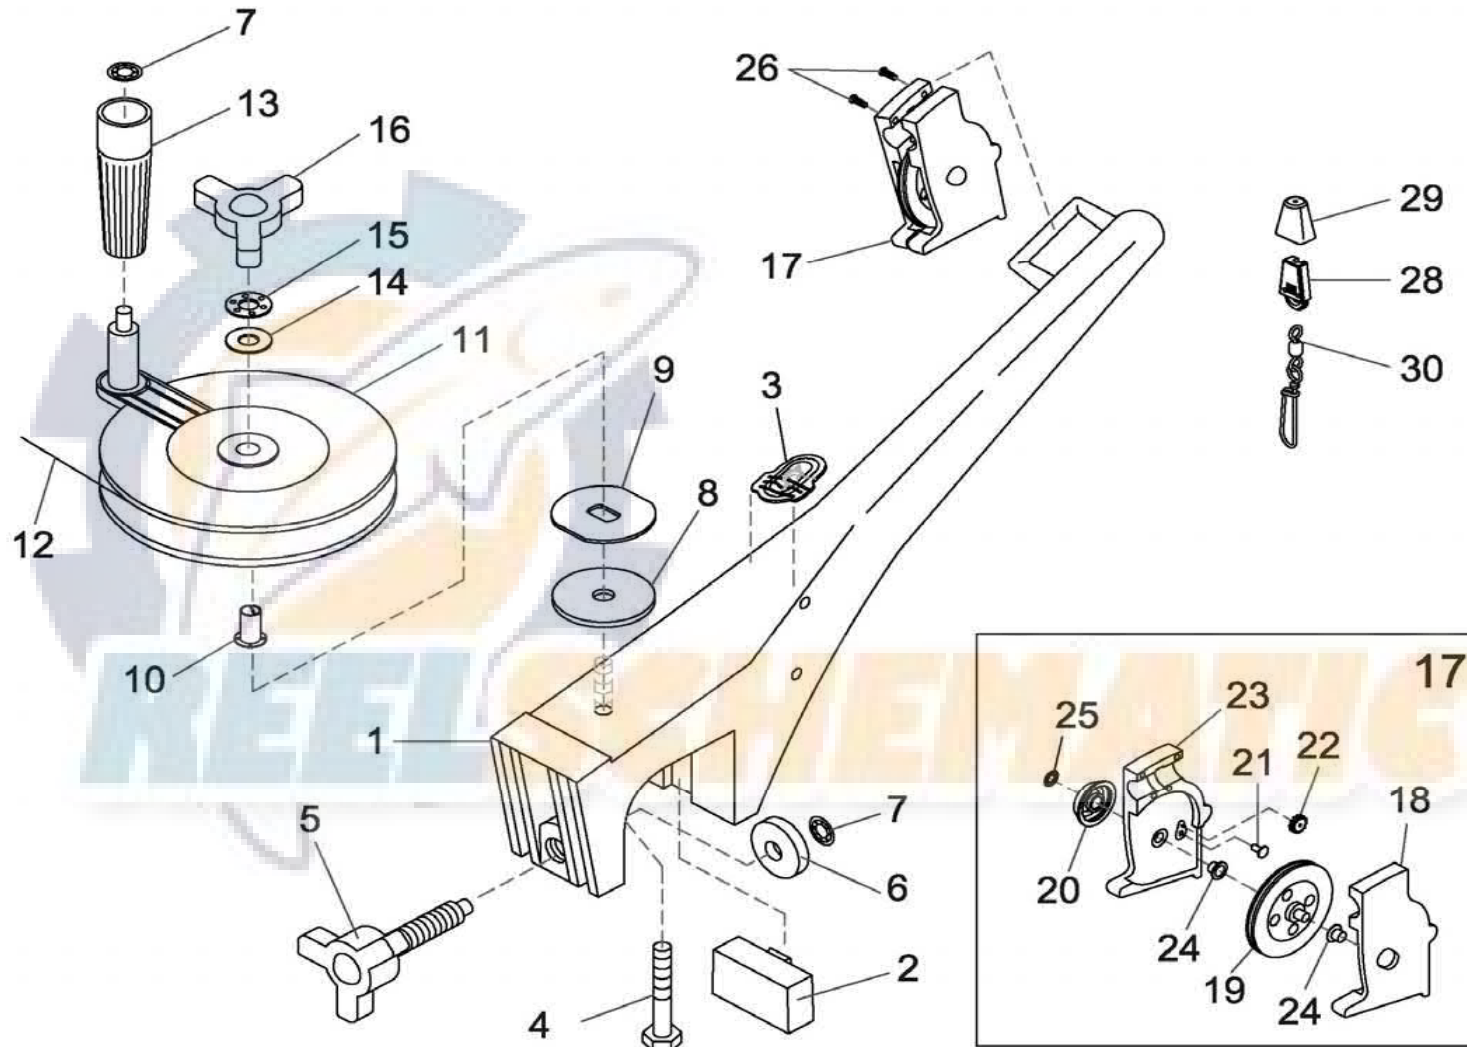

MINI-TROLL™

1901200

In the U.S.A., replacement parts may be ordered directly from CANNON Parts Dept., 121 Power Drive, Mankato, Minnesota 56001. In Canada, parts may be ordered from any of the Canadian Authorized Service Centers shown on the enclosed list. Be sure to provide the MODEL and SERIAL numbers of your downrigger when ordering parts. Please use the correct part numbers from the parts list. Payment for any parts ordered from the CANNON parts department, may be by cash, personal check, Discover Card, MasterCard or VISA. To order, call 1-800-227-6433 or FAX 1-800-527-4464.

1	0330001	MINI TROLL FRAME	16	0349002	SPOOL ADJUST KNOB
2	3391500	SPACER BLOCK	17	0444001	SWIVEL HEAD ASSEMBLY W/ COUNTER
3	0327001	DECAL - NOSE, MINI-TROLL	18	0267001	▶SIDE PLATE (RH)
4	9040380	HEX HEAD BOLT 3/8"-24 x 2" LONG	19	0269726	▶PULLY - SWIVEL HEAD
5	2998902	KNOB AND CLAMP SCREW ASSEMBLY	20	0325002	▶COUNTER - SWIVEL HEAD
6	9100010	CLAMP PAD	21	0333001	▶GEAR - INTERMEDIATE, SWIVEL HEAD
7	9100690	RETAINING RING - PUSH ON [2.EA]	22	0333002	▶GEAR - REDUCTION, SWIVEL HEAD
8	1264670	CLUTCH PAD	23	0367004	▶SIDE PLATE (LH), W/ COUNTER
9	0367002	CLUTCH PLATE	24	9010070	▶HDW BEARING BRASS[2.EA]
10	9010512	SPOOL BEARING - NYLINER	25	9100690	▶CLAMP - RING, PUSH ON
11	0387001	REEL - MINI TROLL	26	9370010	PHILLIPS PAN HEAD SCREW #4 x 1/2"
12	3775392	SPOOL CABLE SS [150.FT]	27	2994890	*BAG ASSEMBLY - MOUNTING, MINITROLL
13	0240591	CRANK HANDLE	28	9100100	>TERMINATOR
14	9010310	WASHER - THRUST	29	9100101	>TERMINATOR CUSHION
15	9010280	BEARING - THRUST	30	9100620	>TERMINATOR SNAP & SWIVEL