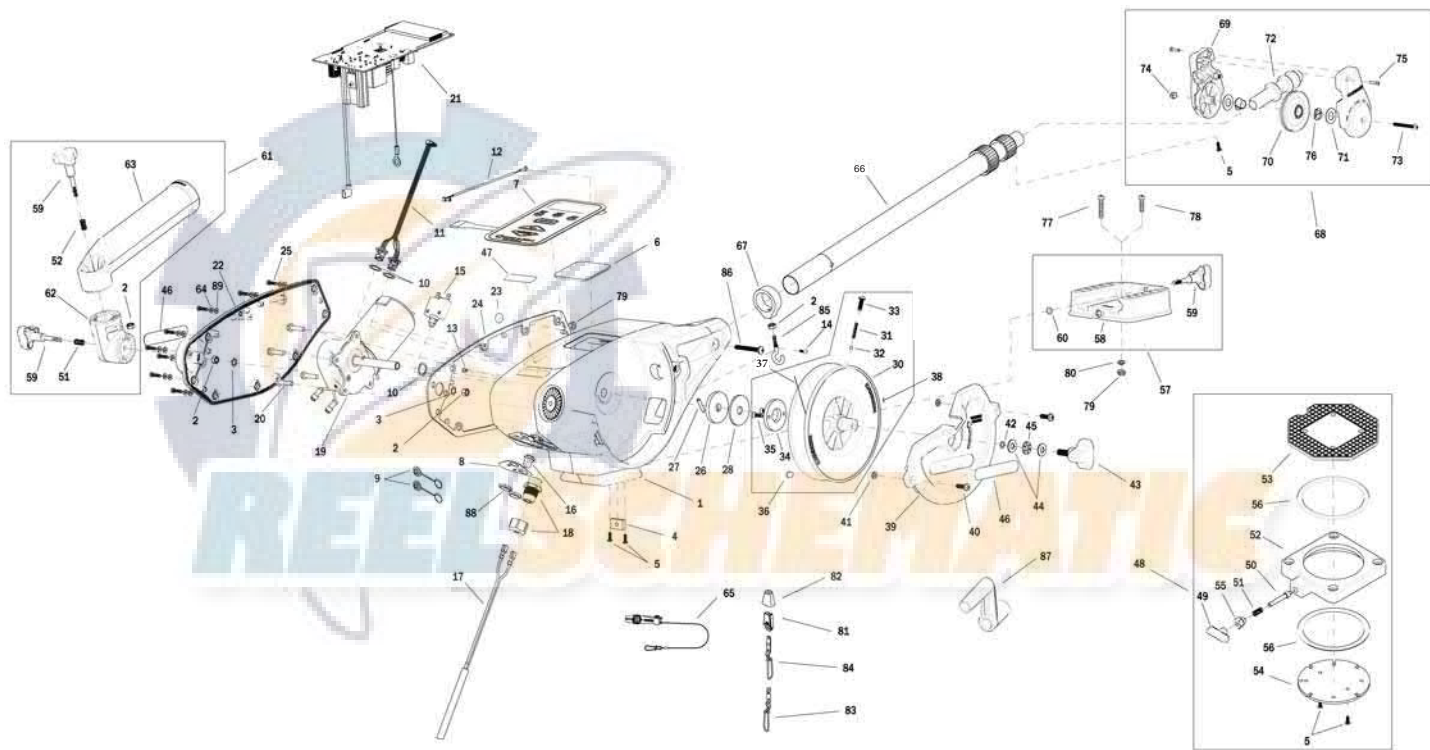

1902315 Digi-Troll 5

1902315 Digi-Troll 5

In the U.S.A., replacement parts may be ordered directly from CANNON Parts Dept., 121 Power Drive, Mankato, Minnesota 56001. Be sure to provide the MODEL and SERIAL numbers of your downrigger when ordering parts. Please use the correct part numbers from the parts list. Payment for any parts ordered from the CANNON parts department, may be by cash, personal check, Discover Card, MasterCard or VISA. To order, call 1-800-227-6433 or FAX 1-800-527-4464.