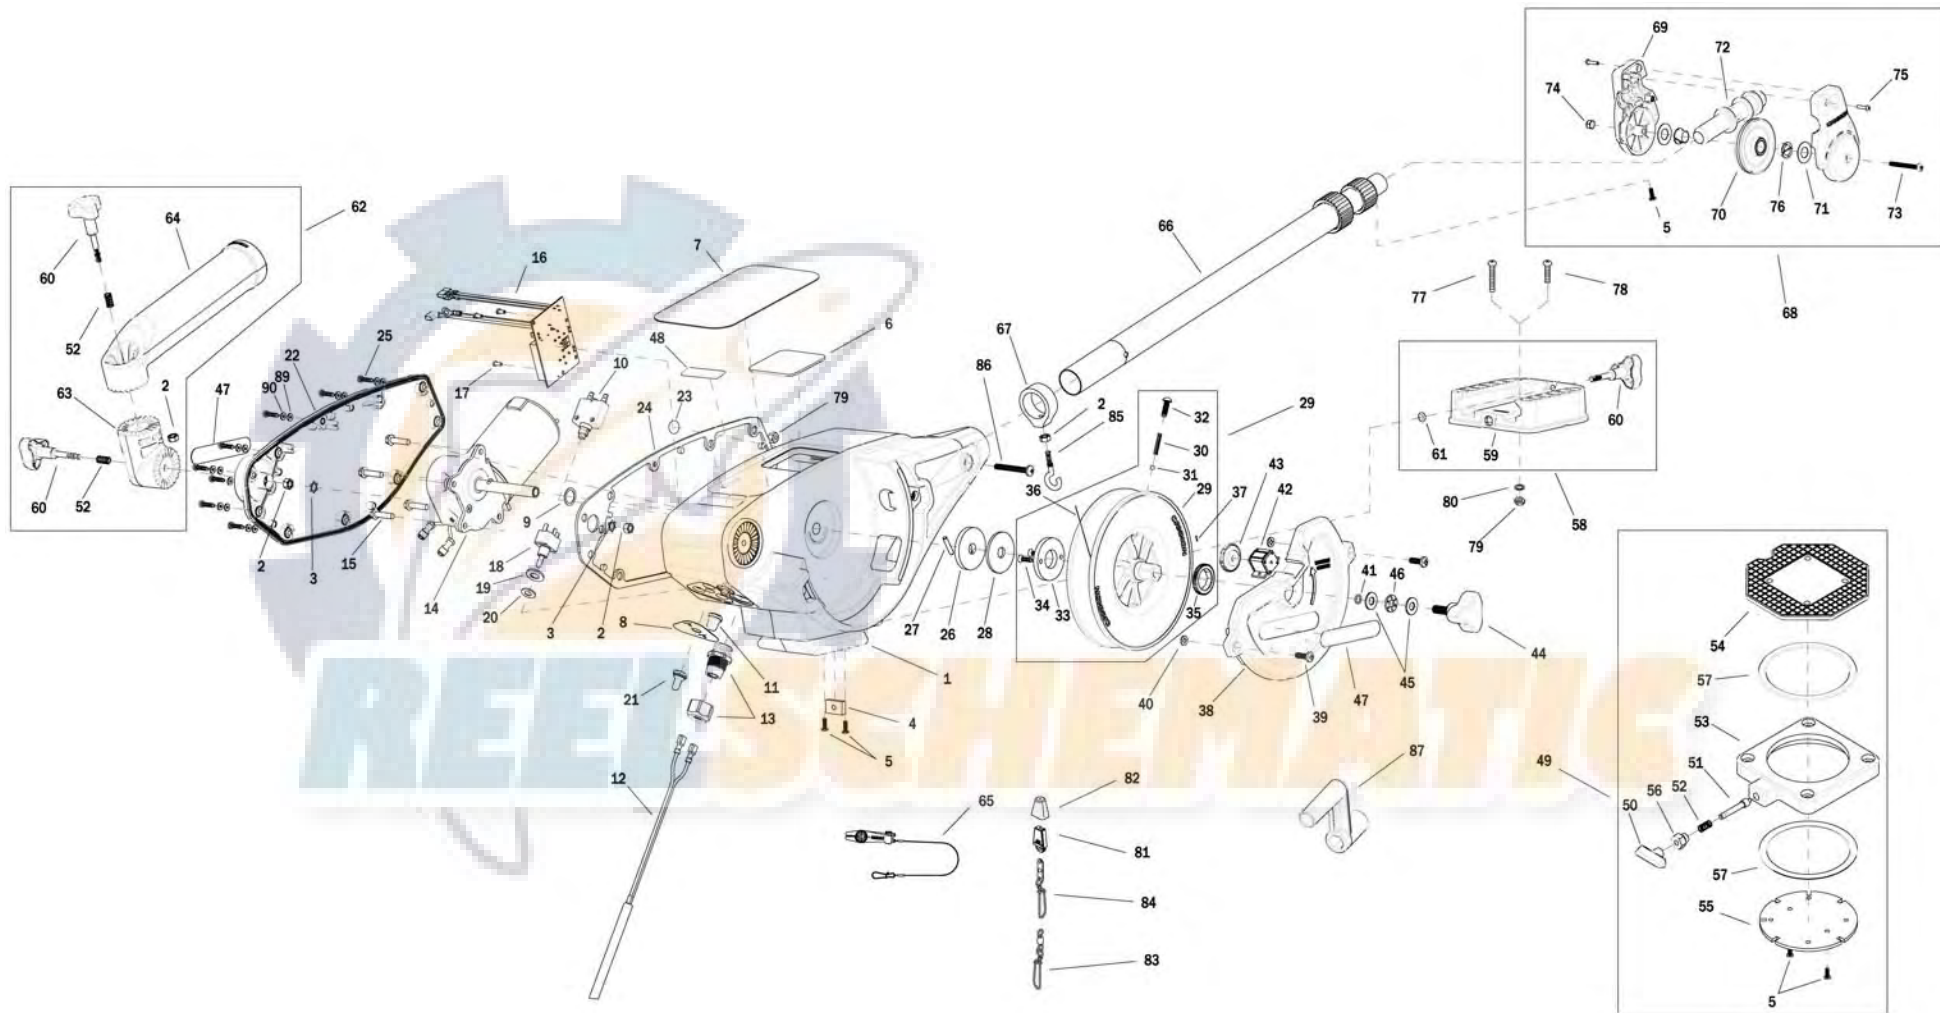

# 1902305 Magnum 10 STX

# 1902305 Magnum 10 STX

In the U.S.A., replacement parts may be ordered directly from CANNON Parts Dept., 121 Power Drive, Mankato, Minnesota 56001. Be sure to provide the MODEL and SERIAL numbers of your downrigger when ordering parts. Please use the correct part numbers from the parts list. Payment for any parts ordered from the CANNON parts department, may be by cash, personal check, Discover Card, MasterCard or VISA. To order, call 1-800-227-6433 or FAX 1-800-527-4464.