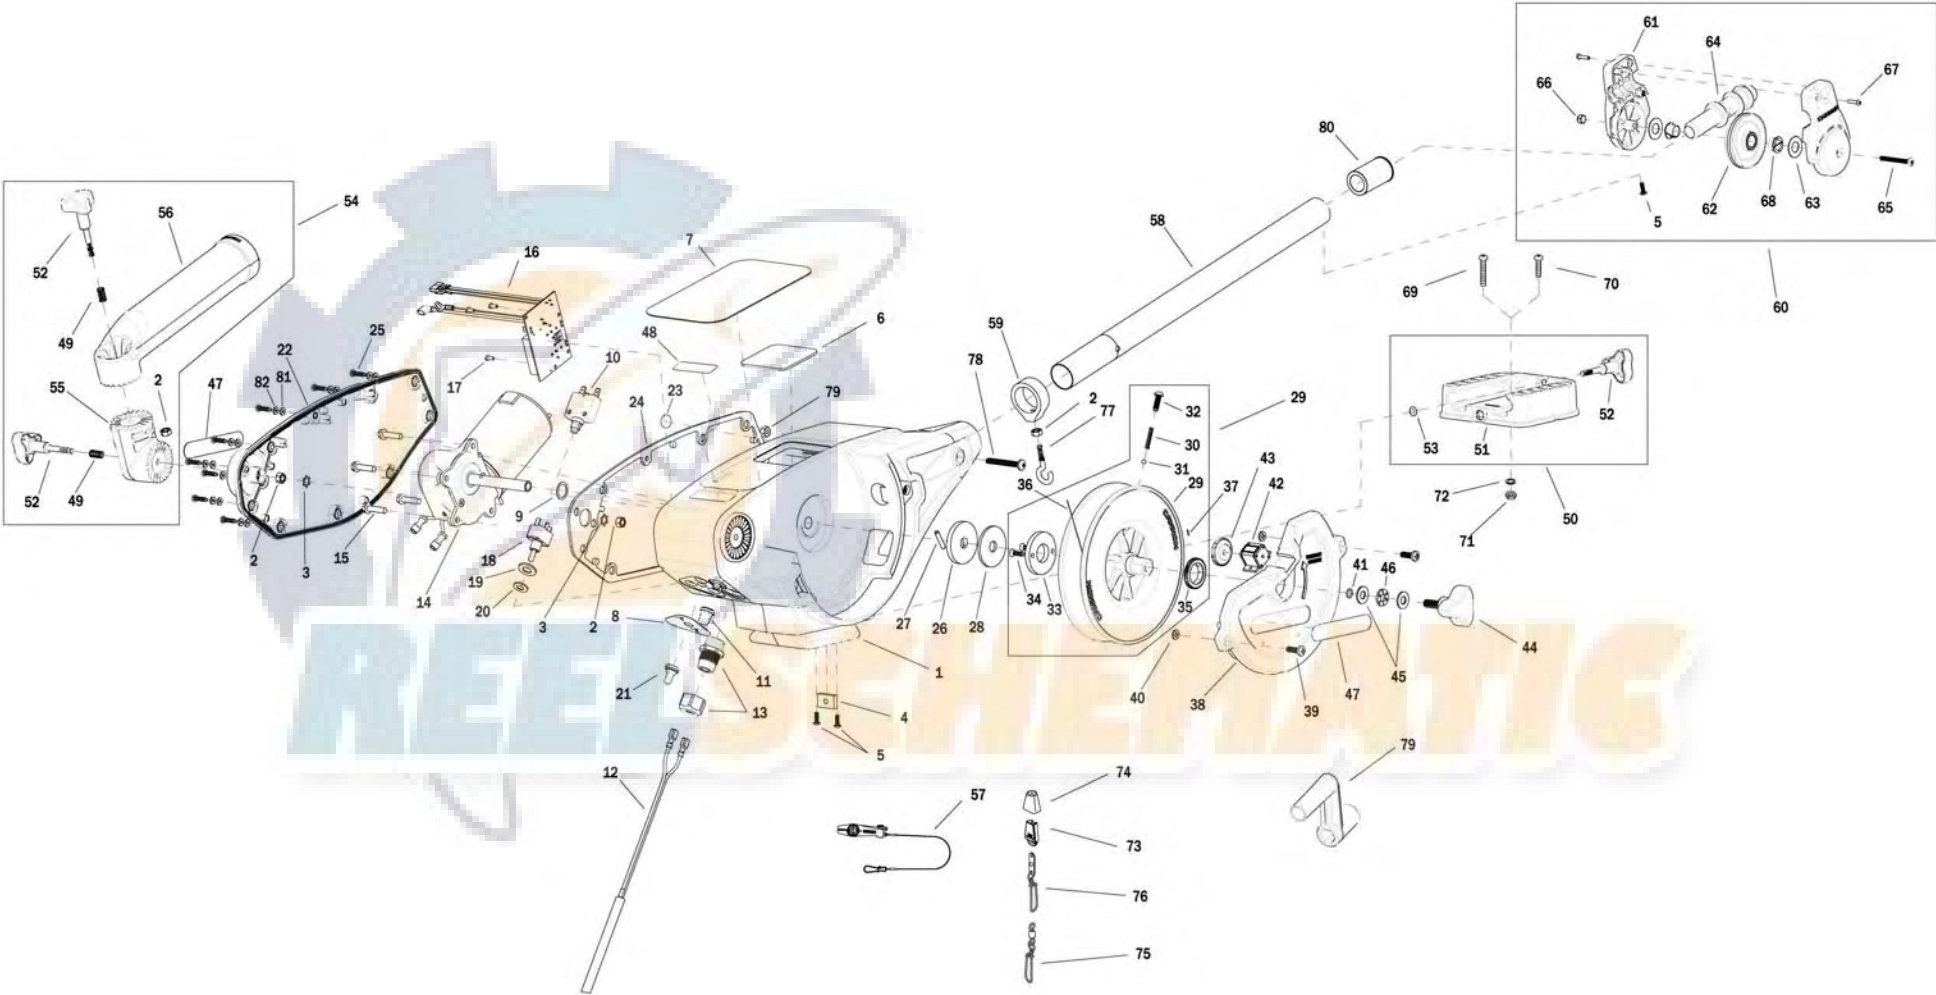

1902300 Magnum 5 ST

## 1902300 Magnum 5 ST

In the U.S.A., replacement parts may be ordered directly from CANNON Parts Dept., 121 Power Drive, Mankato, Minnesota 56001. . Be sure to provide the MODEL and SERIAL numbers of your downrigger when ordering parts. Please use the correct part numbers from the parts list. Payment for any parts ordered from the CANNON parts department, may be by cash, personal check, Discover Card, MasterCard or VISA. To order, call 1-800-227-6433 or FAX 1-800-527-4464.