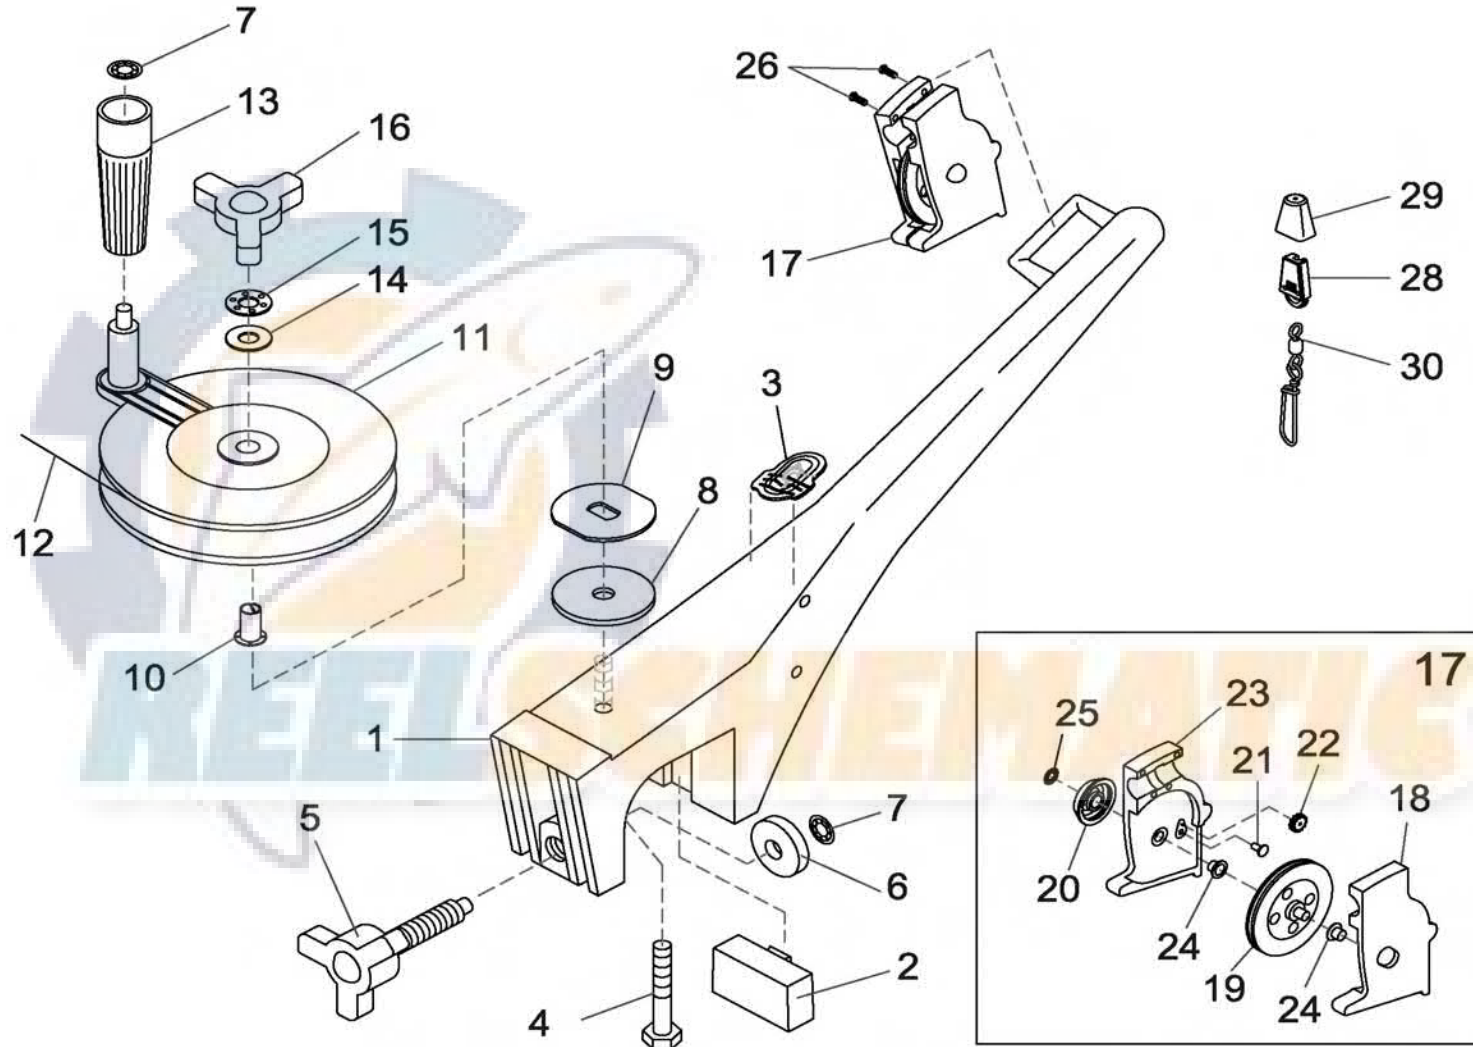

MINI-TROLL™

1901200

In the U.S.A., replacement parts may be ordered directly from CANNON Parts Dept., 121 Power Drive, Mankato, Minnesota 56001. In Canada, parts may be ordered from any of the Canadian Authorized Service Centers shown on the enclosed list. Be sure to provide the MODEL and SERIAL numbers of your downrigger when ordering parts. Please use the correct part numbers from the parts list. Payment for any parts ordered from the CANNON parts department, may be by cash, personal check, Discover Card, MasterCard or VISA. To order, call 1-800-227-6433 or FAX 1-800-527-4464.

1	0330001	MINI TROLL FRAME	16	0349002	SPOOL ADJUST KNOB
2	3391500	SPACER BLOCK	17	0444001	SWIVEL HEAD ASSEMBLY W/ COUNTER
3	0327001	DECAL - NOSE, MINI-TROLL	18	0267001	▶SIDE PLATE (RH)
4	9040380	HEX HEAD BOLT 3/8"-24 x 2" LONG	19	0269726	▶PULLY - SWIVEL HEAD
5	2998902	KNOB AND CLAMP SCREW ASSEMBLY	20	0325002	▶COUNTER - SWIVEL HEAD
6	9100010	CLAMP PAD	21	0333001	▶GEAR - INTERMEDIATE, SWIVEL HEAD
7	9100690	RETAINING RING - PUSH ON [2.EA]	22	0333002	▶GEAR - REDUCTION, SWIVEL HEAD
8	1264670	CLUTCH PAD	23	0367004	▶SIDE PLATE (LH), W/ COUNTER
9	0367002	CLUTCH PLATE	24	9010070	▶HDW BEARING BRASS[2.EA]
10	9010512	SPOOL BEARING - NYLINER	25	9100690	▶CLAMP - RING, PUSH ON
11	0387001	REEL - MINI TROLL	26	9370010	PHILLIPS PAN HEAD SCREW #4 x 1/2"
12	3775392	SPOOL CABLE SS [150.FT]	27	2994890	*BAG ASSEMBLY - MOUNTING, MINITROLL
13	0240591	CRANK HANDLE	28	9100100	>TERMINATOR
14	9010310	WASHER - THRUST	29	9100101	>TERMINATOR CUSHION
15	9010280	BEARING - THRUST	30	9100620	>TERMINATOR SNAP & SWIVEL