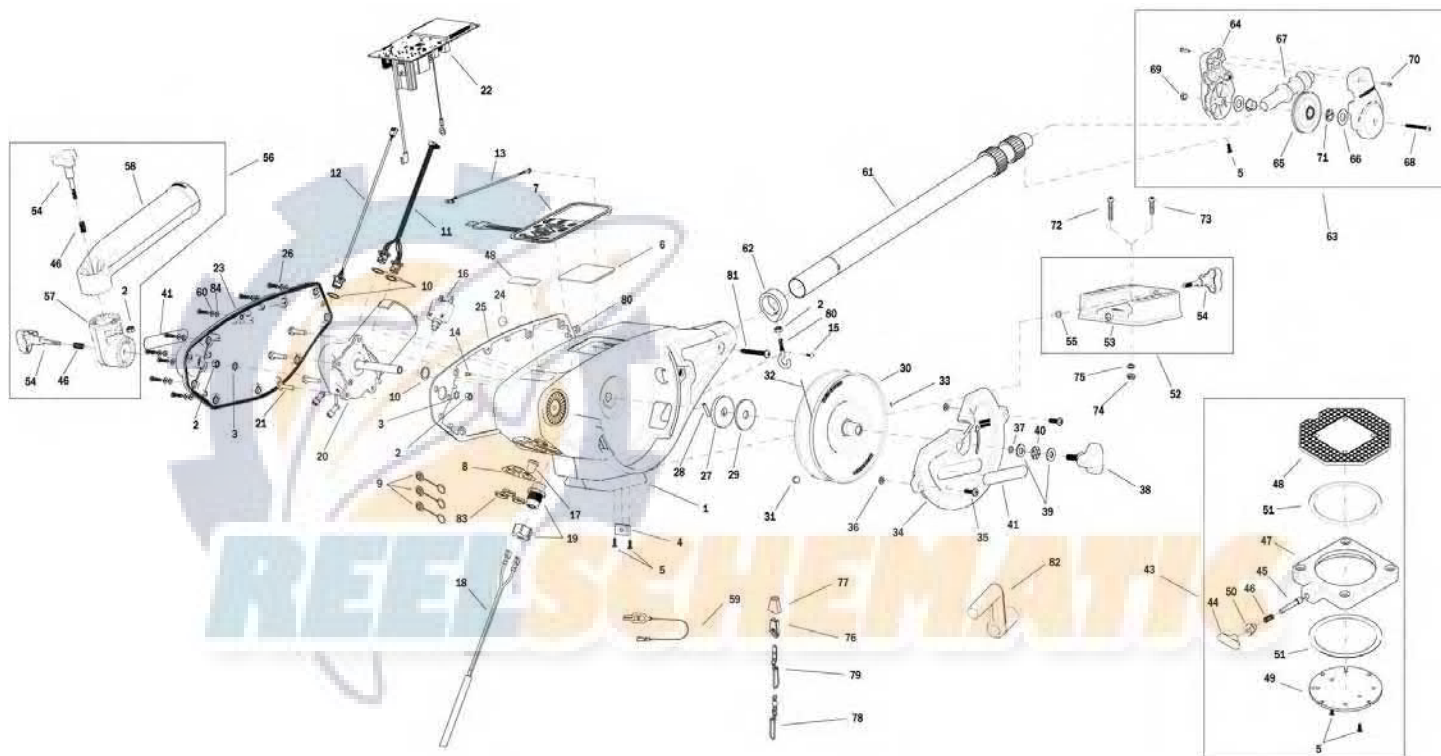

1902330 Digi-Troll 10 TS

1902330 Digi-Troll 10 TS

1	3392525	FRAME, TS	30	3397908	REEL, ROUGH, 3.75" OD, SS	59	2200109	SALTWATER RELEASE
2	2263102	NUT-HEX 1/4-20 SS 300SRS	31	1459666	CERAMIC MAGNET P/N 42-B-5020	60	3394602	WASHER, FLAT, #8, SS
3	3394722	INSERT, PUSH ON	32	3775397	400' CABLE	61	3392010	ASY BOOM TELESCOPIC, SS
4	3394702	INSERT, BASE	33	9100070	CON LEADER SLEEVE	62	3397900	BALL HOOK EXTRUSION
5	2373450	SCREW-#8-18 X 3/8 THD* (SS)	34	3390206	COVER, REEL, TS	63	3990200	ASSY-CNN, BOOM END (SUB)
6	3396510	LENS-WINDOW MAG DTIV	35	2373434	SCREW-1/4-20 X 3/4 SS PPMS	64	3392520	CASE, PULLEY
7	3394019	KEYPAD, DIGI-TROLL 10	36	2071718	WASHER #10 NYLON RETAINING	65	3392300	SHEEVE, PULLEY
8	3396603	SEAL PLATE, DT10	37	3394605	O-RING, KNOB	66	3391507	SHIM, BOOM END
9	700176	CON XCAP MINI-CON PANEL MOUNT	38	3390103	KNOB, SOFT GRIP, CLUTCH	67	3392013	BOOM END, NEW
10	3391730	WASHER, SEAL, DATA	39	9010310	HDW WASHER, THRUST	68	3393485	SCREW-#10-24X1.75 PPMS S
11	3391220	HARNESS, COMM	40	9010280	HDW BEARING, THRUST	69	3393124	NUT-#10-32 NYLOK 18-8 SS
12	3391221	HARNESS, TRANSDUCER	41	3395634	DECAL- SIDE, BLACK	70	2303412	SCREW-#6-20 X 5/8 SELF TAP
13	3391223	HARNESS, RF ANTENNA	42	3395711	DECAL-PIC TS	71	3390005	BEARING-NYLINER, #8L5-1/2-F
14	1234002	HDW INSERT SS PRESS 1/4IN(SUB)	43	2998905	CNN ASY, SWIVEL BASE	72	9280720	HDW SCR 1/4 20X2 TRUSS HD PHIL
15	3393426	SCREW-#6-32X3/8,TRIM'D HEX CAP	44	2249001	HDW KNB RELEASE PIN	73	9280713	HDW SCR 1/4 20X1 1/2 TRUSS HEA
16	3398205	CIRCUIT BREAKER, 25 AMP	45	3392600	PIN - RELEASE	74	2263103	NUT-1/4-20 NYLOCK SS
17	1221491	BOOT CIRCUIT BREAKER	46	2287002	HDW SPRING RELEASE PIN	75	2371712	WASHER-FLAT 9/32 X 5/8 X 1/16
18	3993220	ASSY, POWER CABLE, RETRO(SUB)	47	2267001	ASY PLATE BASE MACHINED	76	9100100	CON TERMINATOR
19	3392920	STRAIN-RELIEF, HEYCO M4502	48	2267002	BRK PLATE SWIVEL	77	9100101	CUSHION SLEEVE TERMINATOR
20	3996515	MOTOR/GEAR HOUSING ASSY	49	3391919	PLATE, INDEX TS	78	9100620	HDW SNAP SWIVEL 4/0-37 MARLIN
21	3393411	SCREW-FLANGE HEX HI-LO	50	2277001	HDW RETAINER RELEASE NUT	79	2200148	ASY SNAP & INSULATOR
22	3394008	ASY PCA,DIGI-TRLL 10,10TS	51	9010004	HDW BEARING SWIVEL BASE	80	9040040	HDW BOLT 1/4-20 ROLLEDTHD HOOK
23	3390204	COVER, MOTOR, TS	52	3991930	ASY, MNT BASE DT/MAG(SUB)	81	3393461	SCREW-1/4-20 x 2" SS, PPH
24	401966-3	MIC VENT,PTFE LU LRA MATERIAL	53	3391955	BASE-MOUNT, DT PRO/MAG ST	82	3390910	HANDLE-CRANK, MANUAL
25	3396902	GASKET, COVER	54	3390101	KNOB-CANNON, SOFT GRIP	83	1459666	CERAMIC MAGNET
26	3393480	SCREW-#10X.75"PPH HI-LO SS	55	3393000	RING, RETAINING, 1/4" SHAFT	83	3393113	NUT, HEX, MINI-CON-X
27	3391907	PLATE, CLUTCH SHAFT	56	3991904	ASSY-CNN, ROD HOLDER	84	3391732	WASHER, SEALING
28	3392640	PIN, DRIVESHAFT	57	3394200	ARM, DUAL AXIS-ROD HOLDER			
29	3391711	PAD, CLUTCH	58	3392033	TUBE, DUAL AXIS RD HLDR			