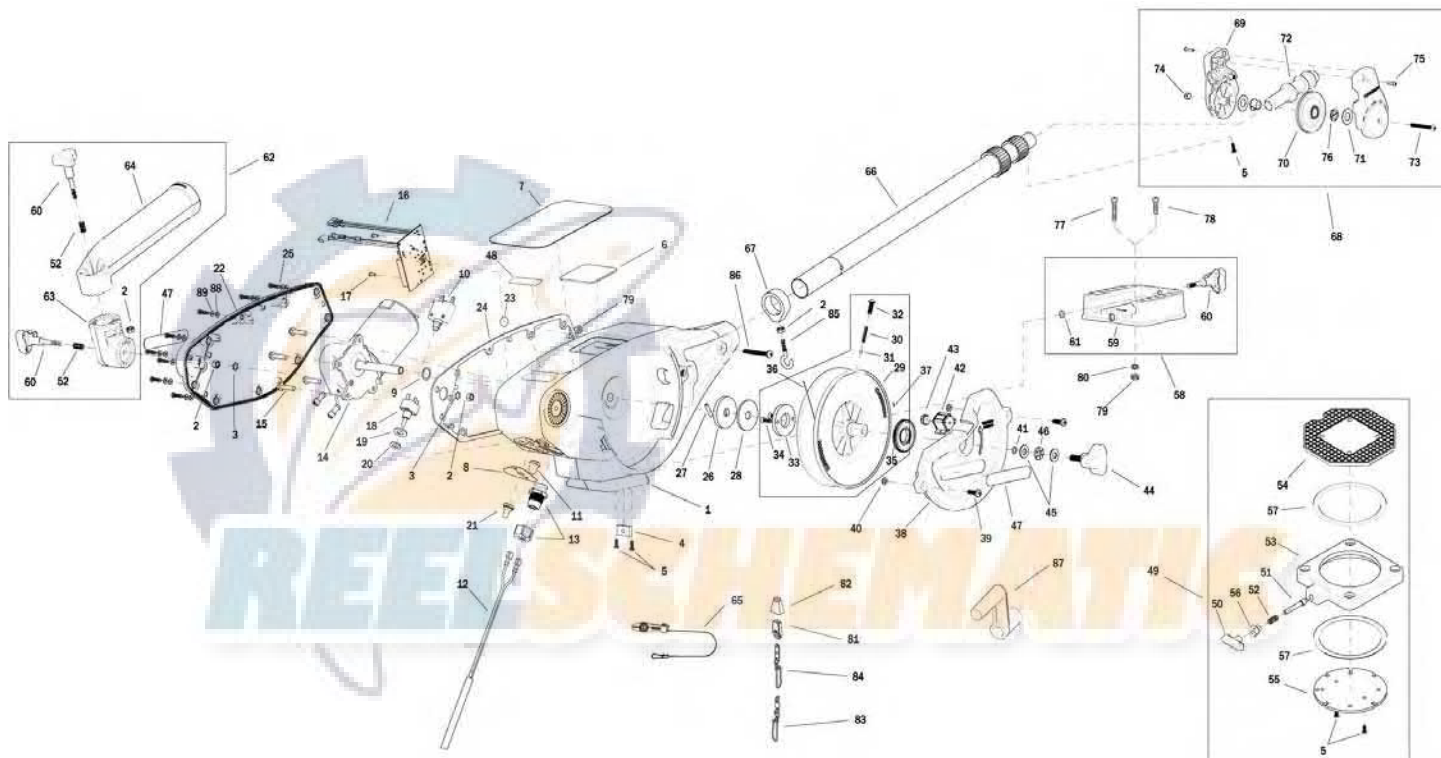

1902306 Magnum 10 STX /E

1902306 Magnum 10 STX /E

1	3392524	FRAME, RAW	31	3396020	BALL BEARING, REEL	61	3393000	RING, RETAINING, 1/4" SHAFT
2	2263102	NUT-HEX 1/4-20 SS 300SRS	32	3393474	SCREW-DRIVE #14 X .75" SS	62	3991904	ASSY-CNN, ROD HOLDER
3	3394722	INSERT, PUSH ON	33	3391906	PLATE, CLUTCH REEL	63	3394200	ARM, DUAL AXIS-ROD HOLDER
4	3394702	INSERT, BASE	34	3393418	SCREW-#10-16X.75"HI-LO SS	64	3392033	TUBE, DUAL AXIS RD HLDR
5	2373450	SCREW-#8-18 X 3/8 THD* (SS	35	3333011	GEAR REEL (METRIC)	65	2277002	ASY HDW RELEASE UNIVERSAL
6	3396510	LENS-WINDOW MAG DTIV	36	3775397	400' CABLE	66	2210821	ASY BOOM TELESCOPIC
7	3395580	DECAL, MAG 10	37	9100070	CON LEADER SLEEVE	67	3397900	BALL HOOK EXTRUSION
8	3396601	SEAL PLATE, MAGNUM	38	3390205	COVER, REEL	68	3990200	ASSY-CNN, BOOM END (SUB)
9	3391730	WASHER, SEAL, DATA	39	2373434	SCREW-1/4-20 X 3/4 SS PPMS	69	3392520	CASE, PULLEY
10	3398205	CIRCUIT BREAKER, 25 AMP	40	2071718	WASHER #10 NYLON RETAINING	70	3392300	SHEEVE, PULLEY
11	1221491	BOOT CIRCUIT BREAKER	41	3394605	O-RING, KNOB	71	3391507	SHIM, BOOM END
12	3993220	ASSY, POWER CABLE, RETRO(SUB)	42	3320011	COUNTER 3 DIGIT (METRIC)	72	3392013	BOOM END, NEW
13	3392920	STRAIN-RELIEF, HEYCO M4502	43	3333010	GEAR COUNTER (METRIC)	73	3393485	SCREW-#10-24X1.75 PPHMS S
14	3996515	MOTOR/GEAR HOUSING ASSY	44	3390103	KNOB, SOFT GRIP, CLUTCH	74	3393124	NUT-#10-32 NYLOCK 18-8 SS
15	3393411	SCREW-FLANGE HEX HI-LO	45	9010310	HDW WASHER, THRUST	75	2303412	SCREW-#6-20 X 5/8 SELF TAP
16	3394006	ASY PCA, MAGNUM	46	9010280	HDW BEARING, THRUST	76	3390005	BEARING-NYLINER, #8L5-1/2-F
17	2302104	SCREW-#6-20 X 3/8	47	3395634	DECAL- SIDE, BLACK	77	9280720	HDW SCR 1/4 20X2 TRUSS HD PHIL
18	2286792	SWITCH, TOGGLE	48	3395710	DECAL-PIC BLACK	78	9280713	HDW SCR 1/4 20X1 1/2 TRUSS HEA
19	3391722	WASHER, FLAT	49	2998905	CNN ASY, SWIVEL BASE	79	2263103	NUT-1/4-20 NYLOCK SS
20	2286793	HDW SHIM SWITCH .75X.1	50	2249001	HDW KNB RELEASE PIN	80	2371712	WASHER-FLAT 9/32 X 5/8 X 1/16
21	1221490	BOOT SWITCH	51	3392600	PIN - RELEASE	81	9100100	CON TERMINATOR
22	3390203	COVER, MOTOR	52	2287002	HDW SPRING RELEASE PIN	82	9100101	CUSHION SLEEVE TERMINATOR
23	401966-3	MIC VENT,PTFE LU LRA MATERIAL	53	2267001	ASY PLATE BASE MACHINED	83	9100620	HDW SNAP SWIVEL 4/0-37 MARLIN
24	3396902	GASKET, COVER	54	2267002	BRK KNB SWIVEL	84	2200148	ASY SNAP & INSULATOR
25	3393480	SCREW-#10X.75"PPH HI-LO SS	55	3391919	PLATE, INDEX TS	85	9040040	HDW BOLT 1/4-20 ROLLEDTHD HOOK
26	3391907	PLATE, CLUTCH SHAFT	56	2277001	HDW RETAINER RELEASE NUT	86	3393461	SCREW-1/4-20 x 2" SS, PPH
27	3392640	PIN, DRIVESHAFT	57	9010004	HDW BEARING SWIVEL BASE	87	3390910	HANDLE-CRANK, MANUAL
28	3391711	PAD, CLUTCH	58	3991930	ASY, MNT BASE DT/MAG(SUB)	88	3391732	WASHER, SEALING
29	3377927	REEL, ROUGH, 3.75" OD	59	3391955	BASE-MOUNT, DT PRO/MAG ST	89	3394602	WASHER, FLAT, #8, SS
30	3392707	SPRING, REEL	60	3390101	KNOB-CANNON, SOFT GRIP			