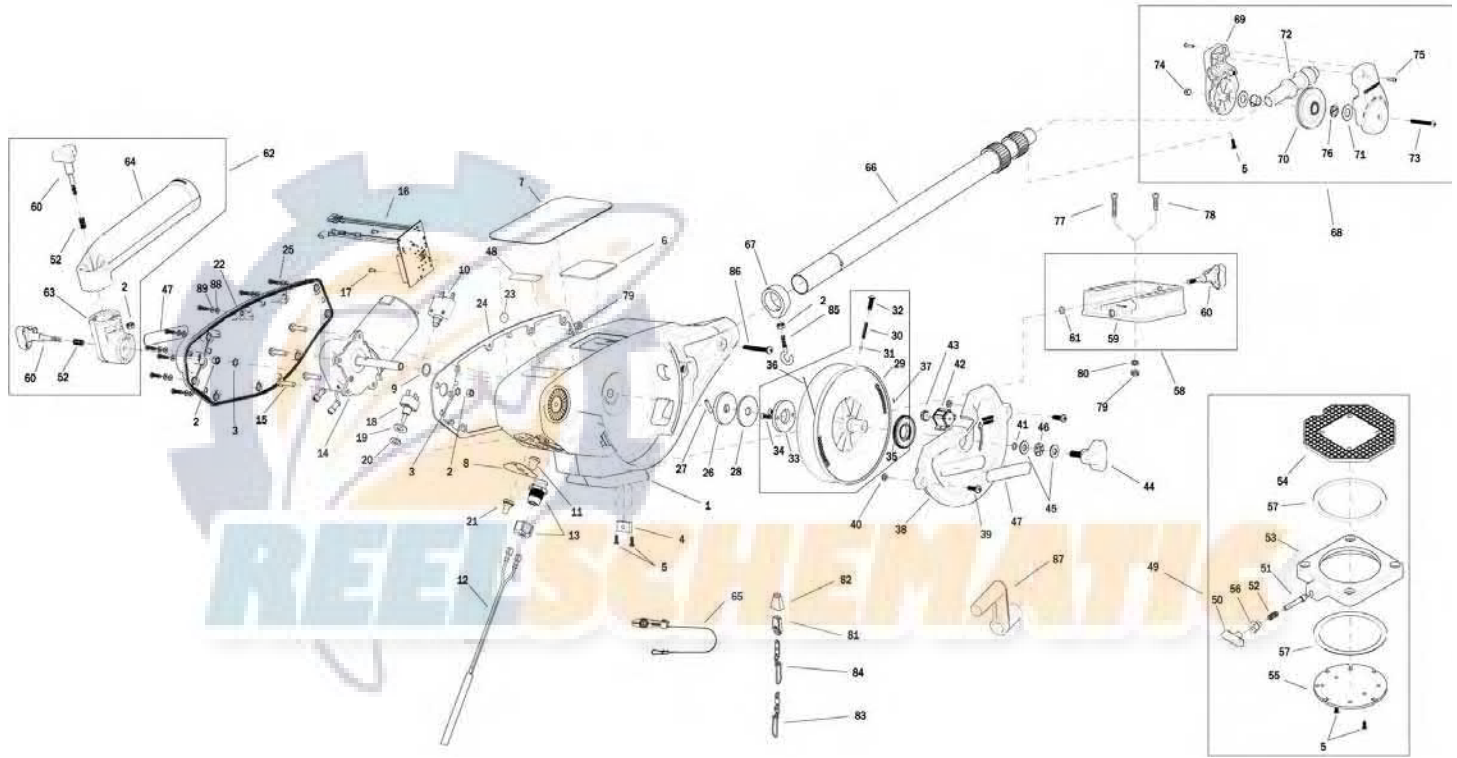

1902306 Magnum 10 STX /E

1902306 Magnum 10 STX /E

1	3392524	FRAME, RAW	31	3396020	BALL BEARING, REEL	61	3393000	RING, RETAINING, 1/4" SHAFT
2	2263102	NUT-HEX 1/4-20 SS 300SRS	32	3393474	SCREW-DRIVE #14 X .75" SS	62	3991904	ASSY-CNN, ROD HOLDER
3	3394722	INSERT, PUSH ON	33	3391906	PLATE, CLUTCH REEL	63	3394200	ARM, DUAL AXIS-ROD HOLDER
4	3394702	INSERT, BASE	34	3393418	SCREW-#10-16X.75"HI-LO SS	64	3392033	TUBE, DUAL AXIS RD HLDR
5	2373450	SCREW-#8-18 X 3/8 THD* (SS	35	3333011	GEAR REEL (METRIC)	65	2277002	ASY HDW RELEASE UNIVERSAL
6	3396510	LENS-WINDOW MAG DTIV	36	3775397	400' CABLE	66	2210821	ASY BOOM TELESCOPIC
7	3395580	DECAL, MAG 10	37	9100070	CON LEADER SLEEVE	67	3397900	BALL HOOK EXTRUSION
8	3396601	SEAL PLATE, MAGNUM	38	3390205	COVER, REEL	68	3990200	ASSY-CNN, BOOM END (SUB)
9	3391730	WASHER, SEAL, DATA	39	2373434	SCREW-1/4-20 X 3/4 SS PPMS	69	3392520	CASE, PULLEY
10	3398205	CIRCUIT BREAKER, 25 AMP	40	2071718	WASHER #10 NYLON RETAINING	70	3392300	SHEEVE, PULLEY
11	1221491	BOOT CIRCUIT BREAKER	41	3394605	O-RING, KNOB	71	3391507	SHIM, BOOM END
12	3993220	ASSY, POWER CABLE, RETRO(SUB)	42	3320011	COUNTER 3 DIGIT (METRIC)	72	3392013	BOOM END, NEW
13	3392920	STRAIN-RELIEF, HEYCO M4502	43	3333010	GEAR COUNTER (METRIC)	73	3393485	SCREW-#10-24X1.75 PPHMS S
14	3996515	MOTOR/GEAR HOUSING ASSY	44	3390103	KNOB, SOFT GRIP, CLUTCH	74	3393124	NUT-#10-32 NYLOCK 18-8 SS
15	3393411	SCREW-FLANGE HEX HI-LO	45	9010310	HDW WASHER, THRUST	75	2303412	SCREW-#6-20 X 5/8 SELF TAP
16	3394006	ASY PCA, MAGNUM	46	9010280	HDW BEARING, THRUST	76	3390005	BEARING-NYLINER, #8L5-1/2-F
17	2302104	SCREW-#6-20 X 3/8	47	3395634	DECAL- SIDE, BLACK	77	9280720	HDW SCR 1/4 20X2 TRUSS HD PHIL
18	2286792	SWITCH, TOGGLE	48	3395710	DECAL-PIC BLACK	78	9280713	HDW SCR 1/4 20X1 1/2 TRUSS HEA
19	3391722	WASHER, FLAT	49	2998905	CNN ASY, SWIVEL BASE	79	2263103	NUT-1/4-20 NYLOCK SS
20	2286793	HDW SHIM SWITCH .75X.1	50	2249001	HDW KNB RELEASE PIN	80	2371712	WASHER-FLAT 9/32 X 5/8 X 1/16
21	1221490	BOOT SWITCH	51	3392600	PIN - RELEASE	81	9100100	CON TERMINATOR
22	3390203	COVER, MOTOR	52	2287002	HDW SPRING RELEASE PIN	82	9100101	CUSHION SLEEVE TERMINATOR
23	401966-3	MIC VENT,PTFE LU LRA MATERIAL	53	2267001	ASY PLATE BASE MACHINED	83	9100620	HDW SNAP SWIVEL 4/0-37 MARLIN
24	3396902	GASKET, COVER	54	2267002	BRK KNB SWIVEL	84	2200148	ASY SNAP & INSULATOR
25	3393480	SCREW-#10X.75"PPH HI-LO SS	55	3391919	PLATE, INDEX TS	85	9040040	HDW BOLT 1/4-20 ROLLEDTHD HOOK
26	3391907	PLATE, CLUTCH SHAFT	56	2277001	HDW RETAINER RELEASE NUT	86	3393461	SCREW-1/4-20 x 2" SS, PPH
27	3392640	PIN, DRIVESHAFT	57	9010004	HDW BEARING SWIVEL BASE	87	3390910	HANDLE-CRANK, MANUAL
28	3391711	PAD, CLUTCH	58	3991930	ASY, MNT BASE DT/MAG(SUB)	88	3391732	WASHER, SEALING
29	3377927	REEL, ROUGH, 3.75" OD	59	3391955	BASE-MOUNT, DT PRO/MAG ST	89	3394602	WASHER, FLAT, #8, SS
30	3392707	SPRING, REEL	60	3390101	KNOB-CANNON, SOFT GRIP			