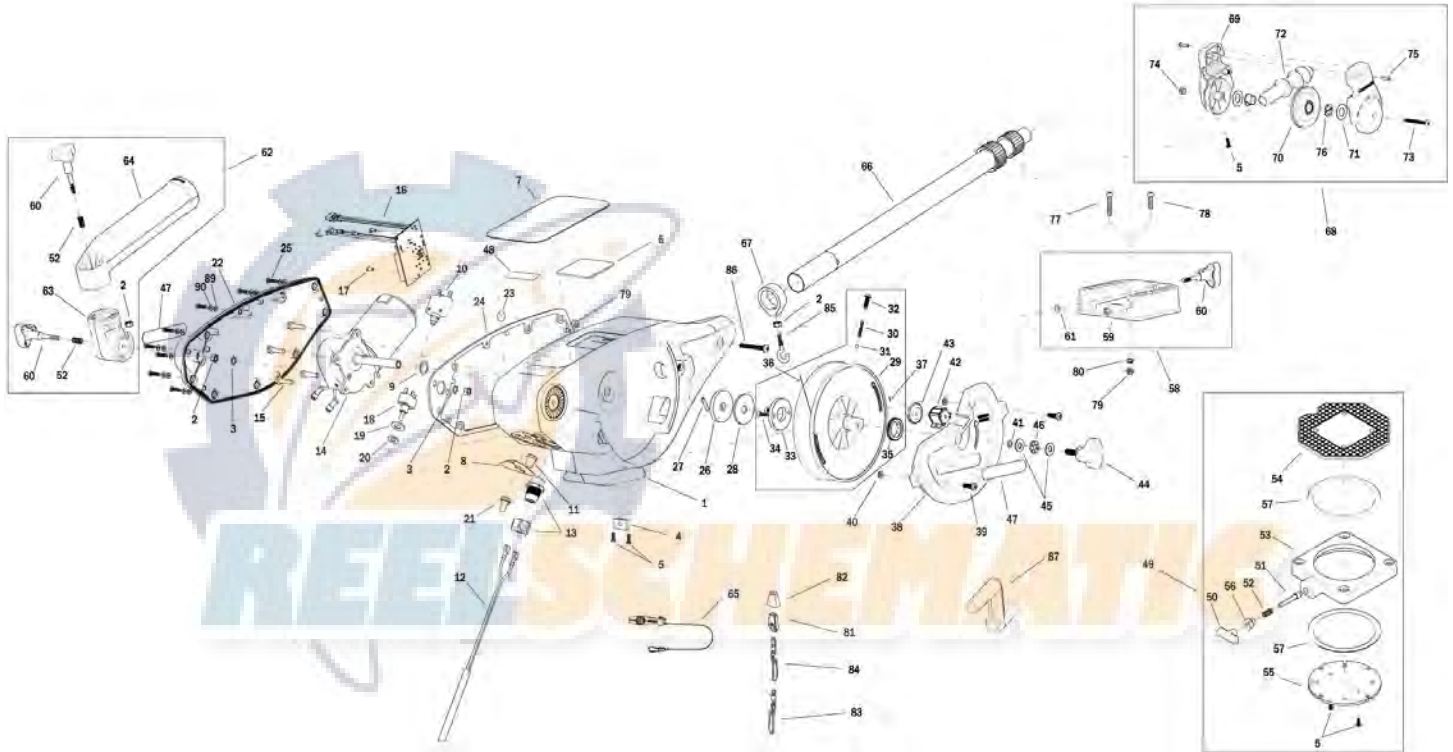

1902305 Magnum 10 STX

1902305 Magnum 10 STX

1	3392524	FRAME, RAW	31	3396020	BALL BEARING, REEL	61	3393000	RING, RETAINING, 1/4" SHAFT
2	2263102	NUT-HEX 1/4-20 SS 300SRS	32	3393474	SCREW-DRIVE #14 X .75" SS	62	3991904	ASSY-CNN, ROD HOLDER
3	3394722	INSERT, PUSH ON	33	3391906	PLATE, CLUTCH REEL	63	3394200	ARM, DUAL AXIS-ROD HOLDER
4	3394702	INSERT, BASE	34	3393418	SCREW-#10-16X.75"HI-LO SS	64	3392033	TUBE, DUAL AXIS RD HLDR
5	2373450	SCREW-#8-18 X 3/8 THD* (SS	35	0233560	GEAR, REEL, STD	65	2277002	ASY HDW RELEASE UNIVERSAL
6	3396510	LENS-WINDOW MAG DTIV	36	3775397	400' CABLE	66	2210821	ASY BOOM TELESCOPIC
7	3395580	DECAL, MAG 10	37	9100070	CON LEADER SLEEVE	67	3397900	BALL HOOK EXTRUSION
8	3396601	SEAL PLATE, MAGNUM	38	3390205	COVER, REEL	68	3990200	ASSY-CNN, BOOM END (SUB)
9	3391730	WASHER, SEAL, DATA	39	2373434	SCREW-1/4-20 X 3/4 SS PPMS	69	3392520	CASE, PULLEY
10	3398205	CIRCUIT BREAKER, 25 AMP	40	2071718	WASHER #10 NYLON RETAINING	70	3392300	SHEEVE, PULLEY
11	1221491	BOOT CIRCUIT BREAKER	41	3394605	O-RING, KNOB	71	3391507	SHIM, BOOM END
12	3993220	ASSY, POWER CABLE, RETRO(SUB)	42	0220477	METER 3 DIGIT	72	3392013	BOOM END, NEW
13	3392920	STRAIN-RELIEF, HEYCO M4502	43	0833561	GEAR, COUNTER	73	3393485	SCREW-#10-24X1.75 PPHMS S
14	3396515	MOTOR/GEAR HOUSING ASSY	44	3390103	KNOB, SOFT GRIP, CLUTCH	74	3393124	NUT-#10-32 NYLOK 18-8 SS
15	3393411	SCREW-FLANGE HEX HI-LO	45	9010310	HDW WASHER, THRUST	75	2303412	SCREW-#6-20 X 5/8 SELF TAP
16	3394006	ASY PCA, MAGNUM	46	9010280	HDW BEARING, THRUST	76	3390005	BEARING-NYLINER, #8L5-1/2-F
17	2302104	SCREW-#6-20 X 3/8	47	3395634	DECAL- SIDE, BLACK	77	9280720	HDW SCR 1/4 20X2 TRUSS HD PHIL
18	2286792	SWITCH, TOGGLE	48	3395710	DECAL-PIC BLACK	78	9280713	HDW SCR 1/4 20X1 1/2 TRUSS HEA
19	3391722	WASHER, FLAT	49	2998905	CNN ASY, SWIVEL BASE	79	2263103	NUT-1/4-20 NYLOCK SS
20	2286793	HDW SHIM SWITCH .75X.1	50	2249001	HDW KNB RELEASE PIN	80	2371712	WASHER-FLAT 9/32 X 5/8 X 1/16
21	1221490	BOOT SWITCH	51	3392600	PIN - RELEASE	81	9100100	CON TERMINATOR
22	3390203	COVER, MOTOR	52	2287002	HDW SPRING RELEASE PIN	82	9100101	CUSHION SLEEVE TERMINATOR
23	401966-3	MIC VENT,PTFE LU LRA MATERIAL	53	2267001	ASY PLATE BASE MACHINED	83	9100620	HDW SNAP SWIVEL 4/0-37 MARLIN
24	3396902	GASKET, COVER	54	2267002	BRK PLATE SWIVEL	84	2200148	ASY SNAP & INSULATOR
25	3393480	SCREW-#10X.75"PPH HI-LO SS	55	3391919	PLATE, INDEX TS	85	9040040	HDW BOLT 1/4-20 ROLLEDTHD HOOK
26	3391907	PLATE, CLUTCH SHAFT	56	2277001	HDW RETAINER RELEASE NUT	86	3393461	SCREW-1/4-20 x 2" SS, PPH
27	3392640	PIN, DRIVESHAFT	57	9010004	HDW BEARING SWIVEL BASE	87	3390910	HANDLE-CRANK, MANUAL
28	3391711	PAD, CLUTCH	58	3991930	ASY, MNT BASE DT/MAG(SUB)	89	3391732	WASHER, SEALING
29	3377927	REEL, ROUGH, 3.75" OD	59	3391955	BASE-MOUNT, DT PRO/MAG ST	90	3394602	WASHER, FLATE, #8, SS
30	3392707	SPRING, REEL	60	3390101	KNOB-CANNON, SOFT GRIP			