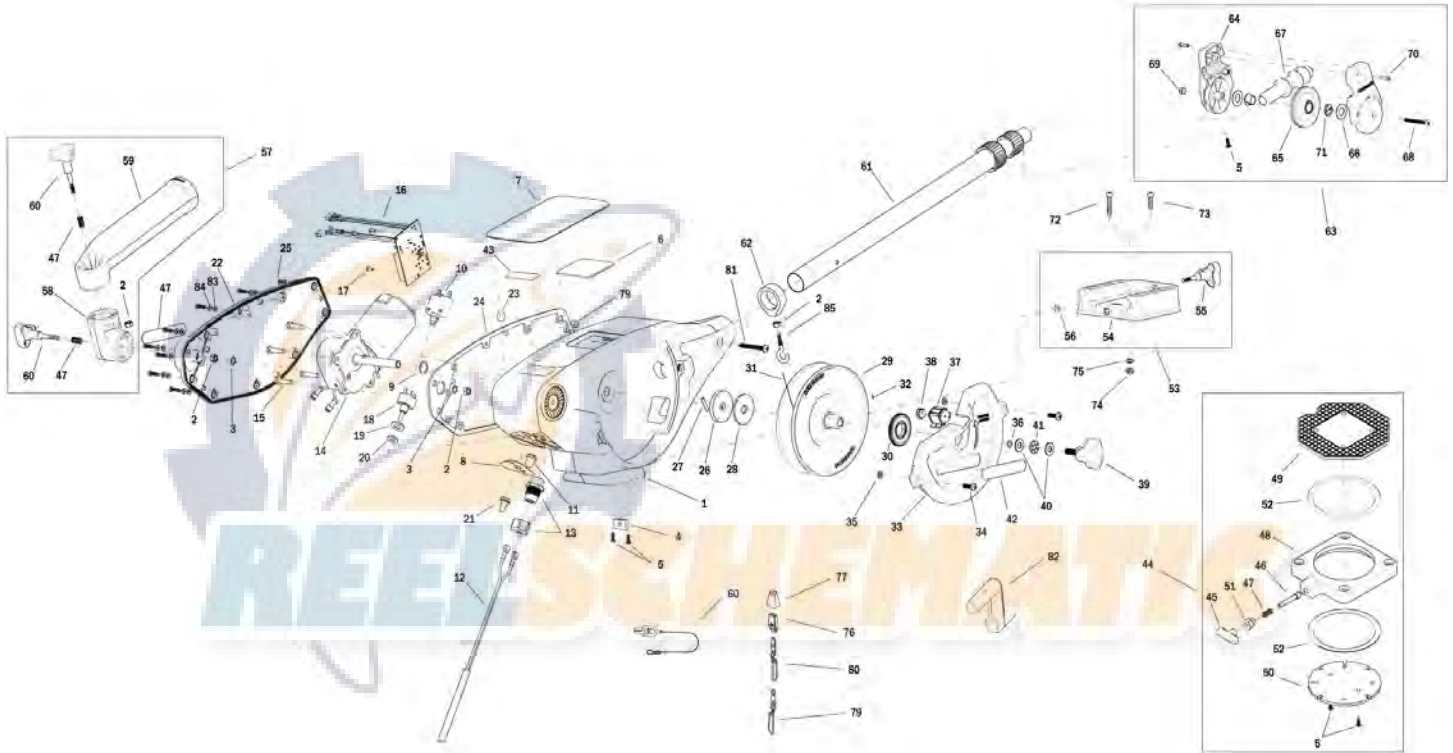

1902311 Magnum 10 STX TS /E

1902311 Magnum 10 STX TS /E

| | | | | | | | | |
|----|----------|-------------------------------|----|---------|-----------------------------|----|---------|--------------------------------|
| 1 | 3392525 | FRAME, RAW, TS | 29 | 3377927 | REEL, ROUGH, 3.75" OD | 57 | 3991904 | ASSY-CNN, ROD HOLDER |
| 2 | 2263102 | NUT-HEX 1/4-20 SS 300SRS | 30 | 3333011 | GEAR REEL (METRIC) | 58 | 3394200 | ARM, DUAL AXIS-ROD HOLDER |
| 3 | 3394722 | INSERT, PUSH ON | 31 | 1015391 | WJRE, .034 DIA, CAMO BULK | 59 | 3392033 | TUBE, DUAL AXIS RD HLDR |
| 4 | 3394702 | INSERT, BASE | 32 | 9100070 | CON LEADER SLEEVE | 60 | 2200109 | SALTWATER RELEASE |
| 5 | 2373450 | SCREW-#8-18 X 3/8 THD* (SS) | 33 | 3390206 | COVER, REEL, TS | 61 | 3392010 | ASY BOOM TELESCOPIC, SS |
| 6 | 3396510 | LENS-WINDOW MAG DTIV | 34 | 2373434 | SCREW-1/4-20 X 3/4 SS PPM5 | 62 | 3397900 | BALL HOOK EXTRUSION |
| 7 | 3395581 | DECAL, MAG 10, TS | 35 | 2071718 | WASHER #10 NYLON RETAINING | 63 | 3990200 | ASSY-CNN, BOOM END (SUB) |
| 8 | 3396601 | SEAL PLATE, MAGNUM | 36 | 3394605 | O-RING, KNOB | 64 | 3392520 | CASE, PULLEY |
| 9 | 3391730 | WASHER, SEAL, DATA | 37 | 3320011 | COUNTER 3 DIGIT (METRIC) | 65 | 3392300 | SHEEVE, PULLEY |
| 10 | 3398205 | CIRCUIT BREAKER, 25 AMP | 38 | 3333010 | GEAR COUNTER (METRIC) | 66 | 3391507 | SHIM, BOOM END |
| 11 | 1221491 | BOOT CIRCUIT BREAKER | 39 | 3390103 | KNOB, SOFT GRIP, CLUTCH | 67 | 3392013 | BOOM END, NEW |
| 12 | 3993220 | ASSY, POWER CABLE, RETRO(SUB) | 40 | 9010310 | HDW WASHER, THRUST | 68 | 3393485 | SCREW-#10-24X1.75 PPHMS S |
| 13 | 3392920 | STRAIN-RELIEF, HEYCO M4502 | 41 | 9010280 | HDW BEARING, THRUST | 69 | 3393124 | NUT-#10-32 NYLOCK 18-8 SS |
| 14 | 3996515 | MOTOR/GEAR HOUSING ASSY | 42 | 3395634 | DECAL- SIDE, BLACK | 70 | 2303412 | SCREW-#6-20 X 5/8 SELF TAP |
| 15 | 3393411 | SCREW-FLANGE HEX HI-LO | 43 | 3395711 | DECAL-PIC BLACK, TS | 71 | 3390005 | BEARING-NYLINER, #8L5-1/2-F |
| 16 | 3394006 | ASY PCA, MAGNUM | 44 | 2998905 | CNN ASY, SWIVEL BASE | 72 | 9280720 | HDW SCR 1/4 20X2 TRUSS HD PHIL |
| 17 | 2302104 | SCREW-#6-20 X 3/8 | 45 | 2249001 | HDW KNB RELEASE PIN | 73 | 9280713 | HDW SCR 1/4 20X1 1/2 TRUSS HEA |
| 18 | 2286792 | SWITCH, TOGGLE | 46 | 3392600 | PIN - RELEASE | 74 | 2263103 | NUT-1/4-20 NYLOCK SS |
| 19 | 3391722 | WASHER, FLAT | 47 | 2287002 | HDW SPRING RELEASE PIN | 75 | 2371712 | WASHER-FLAT 9/32 X 5/8 X 1/16 |
| 20 | 2286793 | HDW SHIM SWITCH .75X.1 | 48 | 2267001 | ASY PLATE BASE MACHINED | 76 | 9100100 | CON TERMINATOR |
| 21 | 1221490 | BOOT SWITCH | 49 | 2267002 | BRK PLATE SWIVEL | 77 | 9100101 | CUSHION SLEEVE TERMINATOR |
| 22 | 3390204 | COVER, MOTOR, TS | 50 | 3391919 | PLATE, INDEX TS | 78 | 9100620 | HDW SNAP SWIVEL 4/0-37 MARLIN |
| 23 | 401966-3 | MIC VENT,PTFE LU LRA MATERIAL | 51 | 2277001 | HDW RETAINER RELEASE NUT | 79 | 2200148 | ASY SNAP & INSULATOR |
| 24 | 3396902 | GASKET, COVER | 52 | 9010004 | HDW BEARING SWIVEL BASE | 85 | 9040040 | HDW BOLT 1/4-20 ROLLEDTHD HOOK |
| 25 | 3393480 | SCREW-#10X.75"PPH HI-LO SS | 53 | 3991930 | ASY, MNT BASE DT/MAG(SUB) | 81 | 3393461 | SCREW-1/4-20 x 2" SS, PPH |
| 26 | 3391907 | PLATE, CLUTCH SHAFT | 54 | 3391955 | BASE-MOUNT, DT PROMAG ST | 82 | 3390910 | HANDLE-CRANK, MANUAL |
| 27 | 3392640 | PIN, DRIVESHAFT | 55 | 3390101 | KNOB-CANNON, SOFT GRIP | 83 | 3391732 | WASHER, SEALING |
| 28 | 3391711 | PAD, CLUTCH | 56 | 3393000 | RING, RETAINING, 1/4" SHAFT | 84 | 3394602 | WASHER, FLAT, #8, SS |