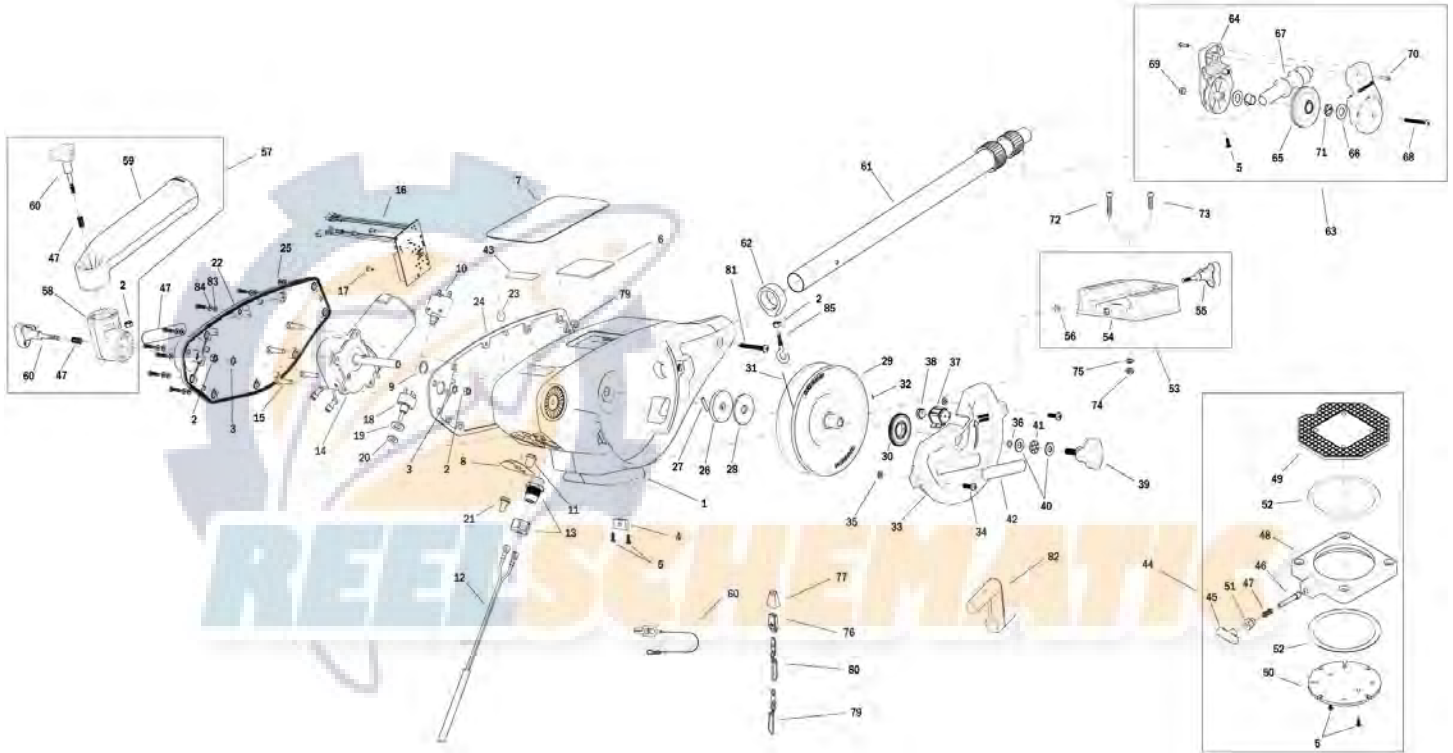

1902311 Magnum 10 STX TS /E

1902311 Magnum 10 STX TS /E

1	3392525	FRAME, RAW, TS	29	3377927	REEL, ROUGH, 3.75" OD	57	3991904	ASSY-CNN, ROD HOLDER
2	2263102	NUT-HEX 1/4-20 SS 300SRS	30	3333011	GEAR REEL (METRIC)	58	3394200	ARM, DUAL AXIS-ROD HOLDER
3	3394722	INSERT, PUSH ON	31	1015391	WJRE, .034 DIA, CAMO BULK	59	3392033	TUBE, DUAL AXIS RD HLDR
4	3394702	INSERT, BASE	32	9100070	CON LEADER SLEEVE	60	2200109	SALTWATER RELEASE
5	2373450	SCREW-#8-18 X 3/8 THD* (SS)	33	3390206	COVER, REEL, TS	61	3392010	ASY BOOM TELESCOPIC, SS
6	3396510	LENS-WINDOW MAG DTIV	34	2373434	SCREW-1/4-20 X 3/4 SS PPMS	62	3397900	BALL HOOK EXTRUSION
7	3395581	DECAL, MAG 10, TS	35	2071718	WASHER #10 NYLON RETAINING	63	3990200	ASSY-CNN, BOOM END (SUB)
8	3396601	SEAL PLATE, MAGNUM	36	3394605	O-RING, KNOB	64	3392520	CASE, PULLEY
9	3391730	WASHER, SEAL, DATA	37	3320011	COUNTER 3 DIGIT (METRIC)	65	3392300	SHEEVE, PULLEY
10	3398205	CIRCUIT BREAKER, 25 AMP	38	3333010	GEAR COUNTER (METRIC)	66	3391507	SHIM, BOOM END
11	1221491	BOOT CIRCUIT BREAKER	39	3390103	KNOB, SOFT GRIP, CLUTCH	67	3392013	BOOM END, NEW
12	3993220	ASSY, POWER CABLE, RETRO(SUB)	40	9010310	HDW WASHER, THRUST	68	3393485	SCREW-#10-24X1.75 PPHMS S
13	3392920	STRAIN-RELIEF, HEYCO M4502	41	9010280	HDW BEARING, THRUST	69	3393124	NUT-#10-32 NYLOCK 18-8 SS
14	3996515	MOTOR/GEAR HOUSING ASSY	42	3395634	DECAL- SIDE, BLACK	70	2303412	SCREW-#6-20 X 5/8 SELF TAP
15	3393411	SCREW-FLANGE HEX HI-LO	43	3395711	DECAL-PIC BLACK, TS	71	3390005	BEARING-NYLINER, #8L5-1/2-F
16	3394006	ASY PCA, MAGNUM	44	2998905	CNN ASY, SWIVEL BASE	72	9280720	HDW SCR 1/4 20X2 TRUSS HD PHIL
17	2302104	SCREW-#6-20 X 3/8	45	2249001	HDW KNB RELEASE PIN	73	9280713	HDW SCR 1/4 20X1 1/2 TRUSS HEA
18	2286792	SWITCH, TOGGLE	46	3392600	PIN - RELEASE	74	2263103	NUT-1/4-20 NYLOCK SS
19	3391722	WASHER, FLAT	47	2287002	HDW SPRING RELEASE PIN	75	2371712	WASHER-FLAT 9/32 X 5/8 X 1/16
20	2286793	HDW SHIM SWITCH .75X.1	48	2267001	ASY PLATE BASE MACHINED	76	9100100	CON TERMINATOR
21	1221490	BOOT SWITCH	49	2267002	BRK PLATE SWIVEL	77	9100101	CUSHION SLEEVE TERMINATOR
22	3390204	COVER, MOTOR, TS	50	3391919	PLATE, INDEX TS	78	9100620	HDW SNAP SWIVEL 4/0-37 MARLIN
23	401966-3	MIC VENT,PTFE LU LRA MATERIAL	51	2277001	HDW RETAINER RELEASE NUT	79	2200148	ASY SNAP & INSULATOR
24	3396902	GASKET, COVER	52	9010004	HDW BEARING SWIVEL BASE	85	9040040	HDW BOLT 1/4-20 ROLLEDTHD HOOK
25	3393480	SCREW-#10X.75"PPH HI-LO SS	53	3991930	ASY, MNT BASE DT/MAG(SUB)	81	3393461	SCREW-1/4-20 x 2" SS, PPH
26	3391907	PLATE, CLUTCH SHAFT	54	3391955	BASE-MOUNT, DT PROMAG ST	82	3390910	HANDLE-CRANK, MANUAL
27	3392640	PIN, DRIVESHAFT	55	3390101	KNOB-CANNON, SOFT GRIP	83	3391732	WASHER, SEALING
28	3391711	PAD, CLUTCH	56	3393000	RING, RETAINING, 1/4" SHAFT	84	3394602	WASHER, FLAT, #8, SS