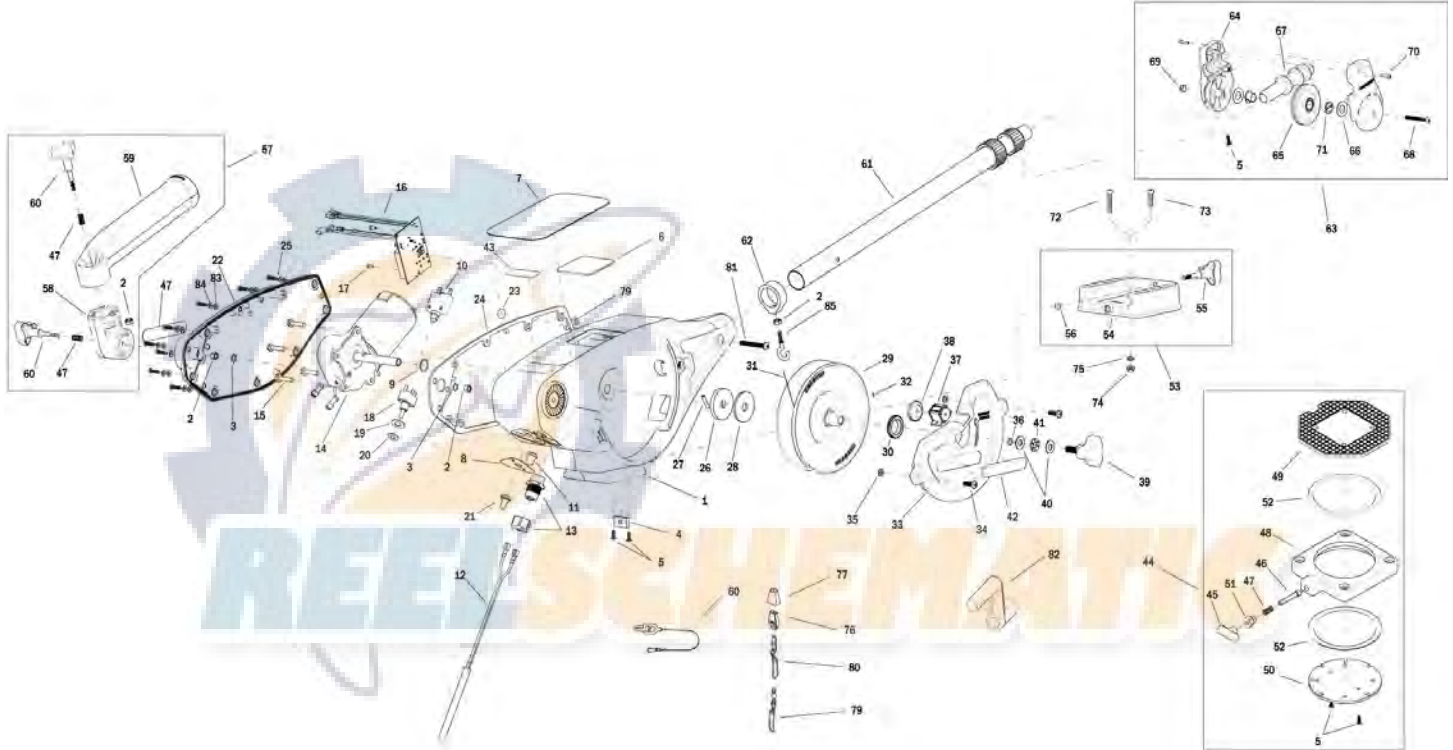

1902310 Magnum 10 STX TS

1902310 Magnum 10 STX TS

1	3392525	FRAME, RAW, TS	29	3777927	REEL, ROUGH, 3.75" OD	57	3991904	ASSY-CNN, ROD HOLDER
2	2263102	NUT-HEX 1/4-20 SS 300SRS	30	0233560	GEAR, REEL, STD	58	3394200	ARM, DUAL AXIS-ROD HOLDER
3	3394722	INSERT, PUSH ON	31	3775397	400' CABLE	59	3392033	TUBE, DUAL AXIS RD HLDR
4	3394702	INSERT, BASE	32	9100070	CON LEADER SLEEVE	60	2200109	SALTWATER RELEASE
5	2373450	SCREW-#8-18 X 3/8 THD* (SS)	33	3390206	COVER, REEL, TS	61	3392010	ASY BOOM TELESCOPIC, SS
6	3396510	LENS-WINDOW MAG DTIV	34	2373434	SCREW-1/4-20 X 3/4 SS PPM5	62	3397900	BALL HOOK EXTRUSION
7	3395581	DECAL, MAG 10, TS	35	2071718	WASHER #10 NYLON RETAINING	63	3990200	ASSY-CNN, BOOM END (SUB)
8	3396601	SEAL PLATE, MAGNUM	36	3394605	O-RING, KNOB	64	3392520	CASE, PULLEY
9	3391730	WASHER, SEAL, DATA	37	0220477	METER 3 DIGIT	65	3392300	SHEEVE, PULLEY
10	3398205	CIRCUIT BREAKER, 25 AMP	38	0833561	GEAR, COUNTER	66	3391507	SHIM, BOOM END
11	1221491	BOOT CIRCUIT BREAKER	39	3390103	KNOB, SOFT GRIP, CLUTCH	67	3392013	BOOM END, NEW
12	3993220	ASSY, POWER CABLE, RETRO(SUB)	40	9010310	HDW WASHER, THRUST	68	3393485	SCREW-#10-24X1.75 PPHMS S
13	3392920	STRAIN-RELIEF, HEYCO M4502	41	9010280	HDW BEARING, THRUST	69	3393124	NUT-#10-32 NYLOCK 18-8 SS
14	3996515	MOTOR/GEAR HOUSING ASSY	42	3395634	DECAL- SIDE, BLACK	70	2303412	SCREW-#6-20 X 5/8 SELF TAP
15	3393411	SCREW-FLANGE HEX HI-LO	43	3395711	DECAL-PIC BLACK, TS	71	3390005	BEARING-NYLINER, #8L5-1/2-F
16	3394006	ASY PCA, MAGNUM	44	2998905	CNN ASY, SWIVEL BASE	72	9280720	HDW SCR 1/4 20X2 TRUSS HD PHIL
17	2302104	SCREW-#6-20 X 3/8	45	2249001	HDW KNB RELEASE PIN	73	9280713	HDW SCR 1/4 20X1 1/2 TRUSS HEA
18	2286792	SWITCH, TOGGLE	46	3392600	PIN - RELEASE	74	2263103	NUT-1/4-20 NYLOCK SS
19	3391722	WASHER, FLAT	47	2287002	HDW SPRING RELEASE PIN	75	2371712	WASHER-FLAT 9/32 X 5/8 X 1/16
20	2286793	HDW SHIM SWITCH .75X.1	48	2267001	ASY PLATE BASE MACHINED	76	9100100	CON TERMINATOR
21	1221490	BOOT SWITCH	49	2267002	BRK PLATE SWIVEL	77	9100101	CUSHION SLEEVE TERMINATOR
22	3390204	COVER, MOTOR, TS	50	3391919	PLATE, INDEX TS	78	9100620	HDW SNAP SWIVEL 4/0-37 MARLIN
23	401966-3	MIC VENT,PTFE LU LRA MATERIAL	51	2277001	HDW RETAINER RELEASE NUT	79	2200148	ASY SNAP & INSULATOR
24	3396902	GASKET, COVER	52	9010004	HDW BEARING SWIVEL BASE	85	9040040	HDW BOLT 1/4-20 ROLLEDTHD HOOK
25	3393480	SCREW-#10X.75"PPH HI-LO SS	53	3991930	ASY, MNT BASE DT/MAG(SUB)	81	3393461	SCREW-1/4-20 x 2" SS, PPH
26	3391907	PLATE, CLUTCH SHAFT	54	3391955	BASE-MOUNT, DT PROMAG ST	82	3390910	HANDLE-CRANK, MANUAL
27	3392640	PIN, DRIVESHAFT	55	3390101	KNOB-CANNON, SOFT GRIP	83	3391732	WASHER, SEALING
28	3391711	PAD, CLUTCH	56	3393000	RING, RETAINING, 1/4" SHAFT	84	3394602	WASHER, FLAT, #8, SS