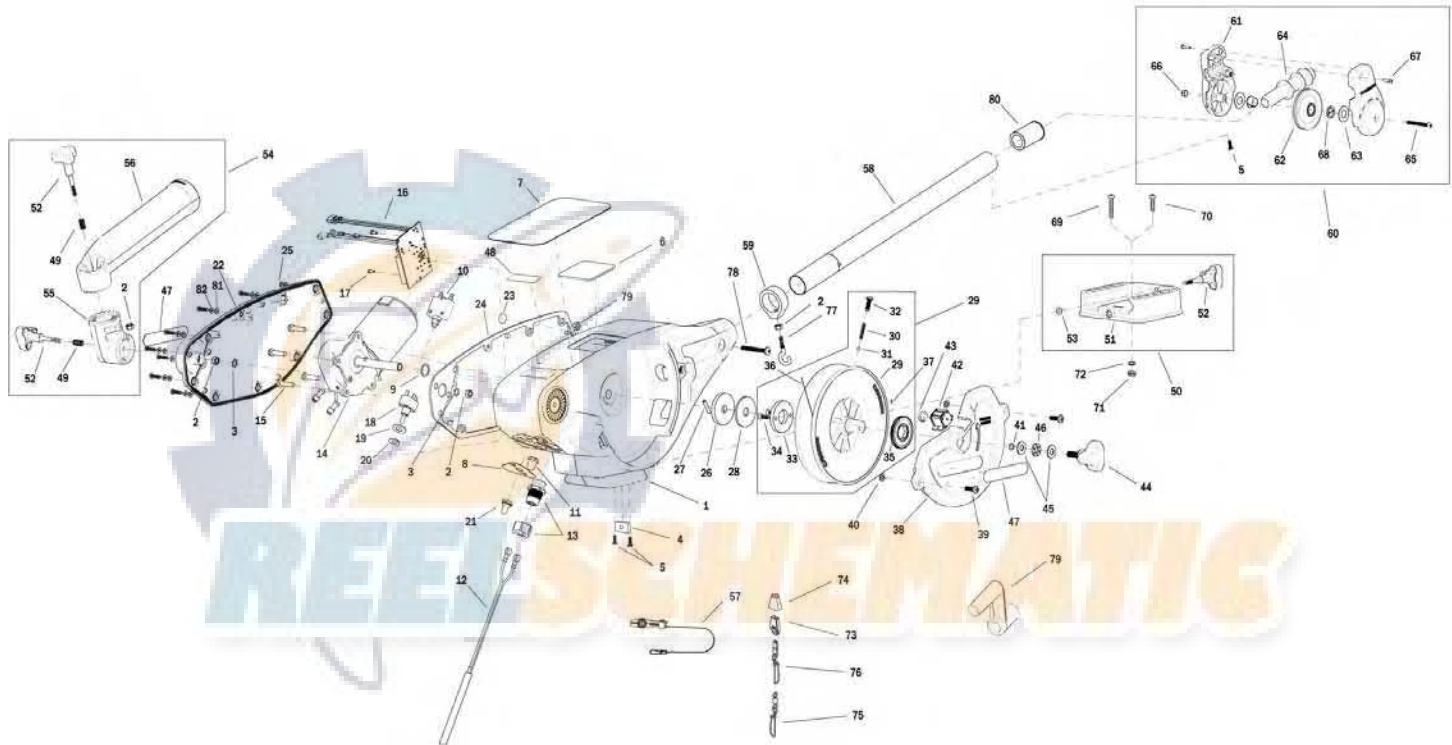

1902301 Magnum 5 ST / E

1902301 Magnum 5 ST /E

1	3392524	FRAME, RAW	29	3777927	REEL, ROUGH, 3.75" OD	57	2277002	ASY HDW RELEASE UNIVERSAL
2	2263102	NUT-HEX 1/4-20 SS 300SRS	30	3392707	SPRING, REEL	58	2290828	24" BOOM - HEAVY DUTY
3	3394722	INSERT, PUSH ON	31	3396020	BALL BEARING, REEL	59	3397900	BALL HOOK EXTRUSION
4	3394702	INSERT, BASE	32	3393474	SCREW-DRIVE #14 X .75" SS	60	3990200	ASSY-CNN, BOOM END
5	2373450	SCREW-#8-18 X 3/8 THD* (SS)	33	3391906	PLATE, CLUTCH REEL	61	3392520	CASE, PULLEY
6	3396510	LENS-WINDOW MAG DTIV	34	3393418	SCREW-#10-16X.75"HI-LO SS	62	3392300	SHEEVE, PULLEY
7	3395559	DECAL, MAG 5	35	3333011	GEAR REEL (METRIC)	63	3391507	SHIM, BOOM END
8	3396601	SEAL PLATE, MAGNUM	36	3775397	400' CABLE	64	3392013	BOOM END, NEW
9	3391730	WASHER, SEAL, DATA	37	9100070	CON LEADER SLEEVE	65	3393485	SCREW-#10-24X1.75 PPHMS S
10	3398205	CIRCUIT BREAKER, 25 AMP	38	3390205	COVER, REEL	66	3393124	NUT-#10-32 NYLOK 18-8 SS
11	1221491	BOOT CIRCUIT BREAKER	39	2373434	SCREW-1/4-20 X 3/4 SS PPHMS	67	2303412	SCREW-#6-20 X 5/8 SELF TAP
12	3993220	ASSY, POWER CABLE, RETRO	40	2071718	WASHER #10 NYLON RETAINING	68	3390005	BEARING-NYLINER, #8L5-1/2-F
13	3392920	STRAIN-RELIEF, HEYCO M4502	41	3394605	O-RING, KNOB	69	9280720	HDW SCR 1/4 20X2 TRUSS HD PHIL
14	3996515	MOTOR/GEAR HOUSING ASSY	42	3320011	COUNTER 3 DIGIT (METRIC)	70	9280713	HDW SCR 1/4 20X1 1/2 TRUSS HEA
15	3393411	SCREW-FLANGE HEX HI-LO	43	3333010	GEAR COUNTER (METRIC)	71	2263103	NUT-1/4-20 NYLOCK SS
16	3394006	ASY PCA, MAGNUM	44	3390103	KNOB, SOFT GRIP, CLUTCH	72	2371712	WASHER-FLAT 9/32 X 5/8 X 1/16
17	2302104	SCREW-#6-20 X 3/8	45	9010310	HDW WASHER, THRUST	73	9100100	CON TERMINATOR
18	2286792	SWITCH, TOGGLE	46	9010280	HDW BEARING, THRUST	74	9100101	CUSHION SLEEVE TERMINATOR
19	3391722	WASHER, FLAT	47	3395634	DECAL- SIDE, BLACK	75	9100620	HDW SNAP SWIVEL 4/0-37 MARLIN
20	2286793	HDW SHIM SWITCH .75X.1	48	3395710	DECAL-PIC BLACK	76	2200148	ASY SNAP & INSULATOR
21	1221490	BOOT SWITCH	49	2287002	HDW SPRING RELEASE PIN	77	9040040	HDW BOLT 1/4-20 ROLLEDTHD HOOK
22	3390203	COVER, MOTOR	50	3991930	ASY, MNT BASE DT/MAG	78	3393461	SCREW-1/4-20 x 2" SS, PPH
23	401966-3	MIC VENT,PTFE LU LRA MATERIAL	51	3391955	BASE-MOUNT, DT PROMAG ST	79	3390910	HANDLE-CRANK, MANUAL
24	3396902	GASKET, COVER	52	3390101	KNOB-CANNON, SOFT GRIP	80	3395905	ADAPTER, BOOM END
25	3393480	SCREW-#10X.75"PPH HI-LO SS	53	3393000	RING, RETAINING, 1/4" SHAFT	81	3391732	WASHER, SEALING
26	3391907	PLATE, CLUTCH SHAFT	54	3991904	ASSY-CNN, ROD HOLDER	82	3394602	WASHER, FLAT, #8, SS
27	3392640	PIN, DRIVESHAFT	55	3394200	ARM, DUAL AXIS-ROD HOLDER			
28	3391711	PAD, CLUTCH	56	3392033	TUBE, DUAL AXIS RD HLDR			