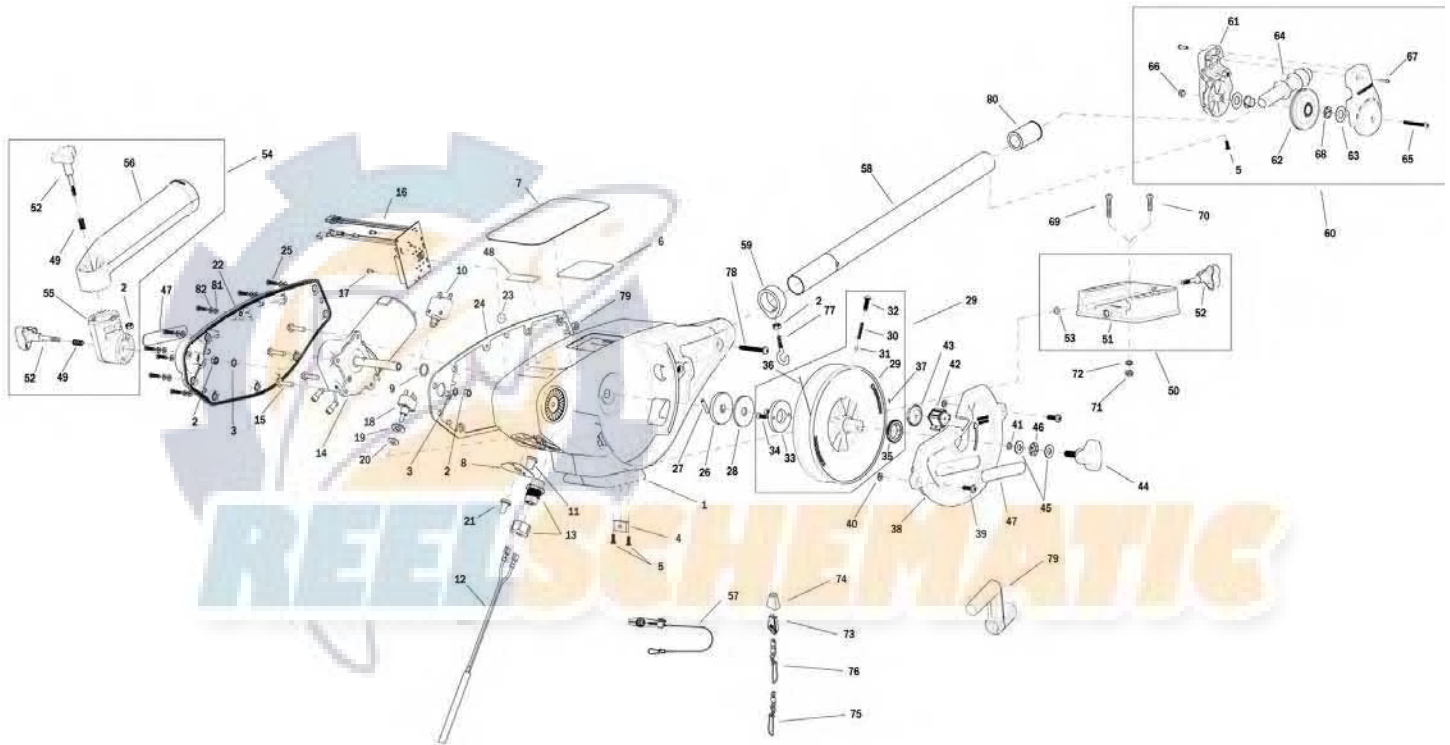

# 1902300 Magnum 5 ST

1	3392524	FRAME, RAW	29	3777927	REEL, ROUGH, 3.75" OD	57	2277002	ASY HDW RELEASE UNIVERSAL
2	2263102	NUT-HEX 1/4-20 SS 300SRS	30	3392707	SPRING, REEL	58	2290828	24" BOOM - HEAVY DUTY
3	3394722	INSERT, PUSH ON	31	3396020	BALL BEARING, REEL	59	3397900	BALL HOOK EXTRUSION
4	3394702	INSERT, BASE	32	3393474	SCREW-DRIVE #14 X .75" SS	60	3990200	ASSY-CNN, BOOM END
5	2373450	SCREW-#8-18 X 3/8 THD* (SS)	33	3391906	PLATE, CLUTCH REEL	61	3392520	CASE, PULLEY
6	3396510	LENS-WINDOW MAG DTIV	34	3393418	SCREW-#10-16X.75"HI-LO SS	62	3392300	SHEEVE, PULLEY
7	3395559	DECAL, MAG 5	35	0233560	GEAR, REEL, STD	63	3391507	SHIM, BOOM END
8	3396601	SEAL PLATE, MAGNUM	36	3775397	400' CABLE	64	3392013	BOOM END, NEW
9	3391730	WASHER, SEAL, DATA	37	9100070	CON LEADER SLEEVE	65	3393485	SCREW-#10-24X1.75 PPHMS S
10	3398205	CIRCUIT BREAKER, 25 AMP	38	3390205	COVER, REEL	66	3393124	NUT-#10-32 NYLOK 18-8 SS
11	1221491	BOOT CIRCUIT BREAKER	39	2373434	SCREW-1/4-20 X 3/4 SS PPMs	67	2303412	SCREW-#6-20 X 5/8 SELF TAP
12	3993220	ASSY, POWER CABLE, RETRO	40	2071718	WASHER #10 NYLON RETAINING	68	3390005	BEARING-NYLINER, #8L5-1/2-F
13	3392920	STRAIN-RELIEF, HEYCO M4502	41	3394605	O-RING, KNOB	69	9280720	HDW SCR 1/4 20X2 TRUSS HD PHIL
14	3996515	MOTOR/GEAR HOUSING ASSY	42	0220477	METER 3 DIGIT	70	9280713	HDW SCR 1/4 20X1 1/2 TRUSS HEA
15	3393411	SCREW-FLANGE HEX HI-LO	43	0833561	GEAR, COUNTER	71	2263103	NUT-1/4-20 NYLOCK SS
16	3394006	ASY PCA, MAGNUM	44	3390103	KNOB, SOFT GRIP, CLUTCH	72	2371712	WASHER-FLAT 9/32 X 5/8 X 1/16
17	2302104	SCREW-#6-20 X 3/8	45	9010310	HDW WASHER, THRUST	73	9100100	CON TERMINATOR
18	2286792	SWITCH, TOGGLE	46	9010280	HDW BEARING, THRUST	74	9100101	CUSHION SLEEVE TERMINATOR
19	3391722	WASHER, FLAT	47	3395634	DECAL- SIDE, BLACK	75	9100620	HDW SNAP SWIVEL 4/0-37 MARLIN
20	2286793	HDW SHIM SWITCH .75X.1	48	3395710	DECAL-PIC BLACK	76	2200148	ASY SNAP & INSULATOR
21	1221490	BOOT SWITCH	49	2287002	HDW SPRING RELEASE PIN	77	9040040	HDW BOLT 1/4-20 ROLLEDTHD HOOK
22	3390203	COVER, MOTOR	50	3991930	ASY, MNT BASE DT/MAG	78	3393461	SCREW-1/4-20 x 2" SS, PPH
23	401966-3	MIC VENT,PTFE LU LRA MATERIAL	51	3391955	BASE-MOUNT, DT PROMAG ST	79	3390910	HANDLE-CRANK, MANUAL
24	3396902	GASKET, COVER	52	3390101	KNOB-CANNON, SOFT GRIP	80	3395905	ADAPTER, BOOM END
25	3393480	SCREW-#10X.75"PPH HI-LO SS	53	3393000	RING, RETAINING, 1/4" SHAFT	81	3391732	WASHER, SEALING
26	3391907	PLATE, CLUTCH SHAFT	54	3991904	ASSY-CNN, ROD HOLDER	82	3394602	WASHER, FLAT, #8, SS
27	3392640	PIN, DRIVESHAFT	55	3394200	ARM, DUAL AXIS-ROD HOLDER			
28	3391711	PAD, CLUTCH	56	3392033	TUBE, DUAL AXIS RD HLDR			