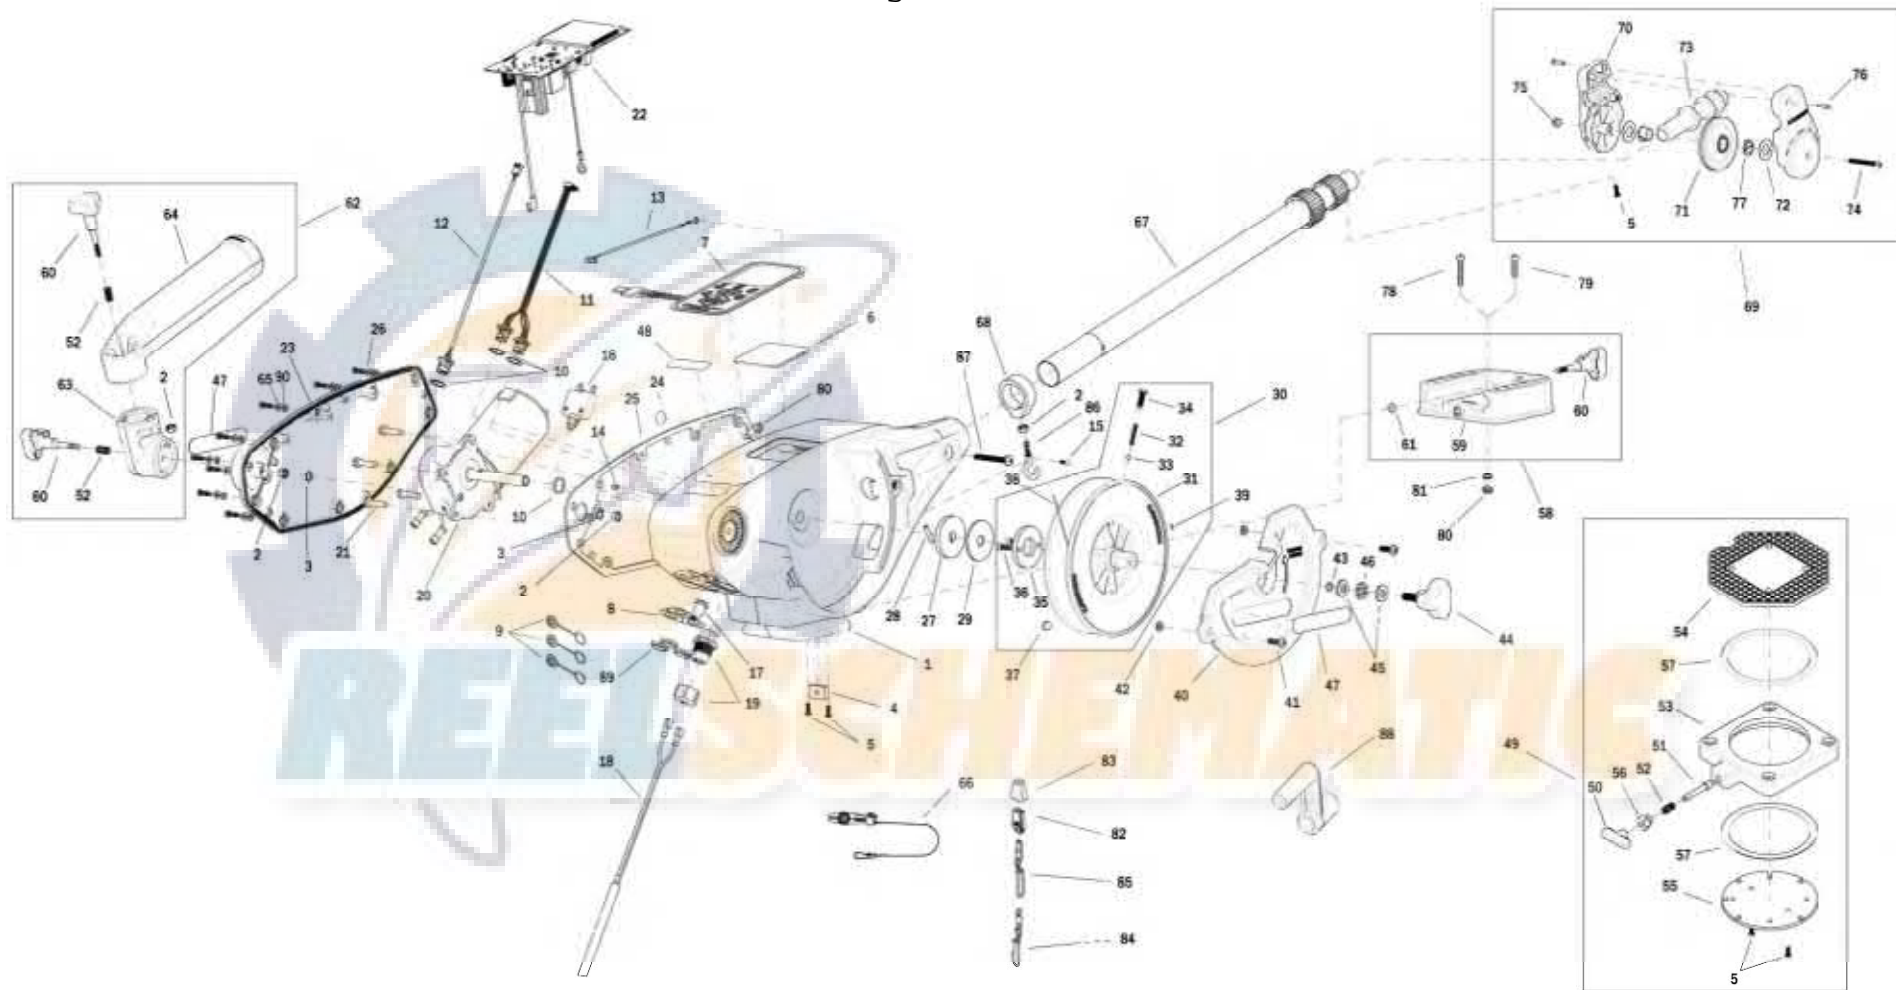

Digi-Troll 10

1902325 Digi-Troll 10

1	3392524	FRAME, RAW	31	3777927	REEL, ROUGH, 3.75" OD	61	3393000	RING, RETAINING, 1/4" SHAFT
2	2263102	NUT-HEX 1/4-20 SS 300SRS	32	3392707	SPRING, REEL	62	3991904	ASSY-CNN, ROD HOLDER
3	3394722	INSERT, PUSH ON	33	3396020	BALL BEARING, REEL	63	3394200	ARM, DUAL AXIS-ROD HOLDER
4	3394702	INSERT, BASE	34	3393474	SCREW-DRIVE #14 X .75" SS	64	3392033	TUBE, DUAL AXIS RD HLDR
5	2373450	SCREW-#8-18 X 3/8 THD* (SS)	35	3391906	PLATE, CLUTCH REEL	65	3394602	WASHER, FLAT, #8, SS
6	3396510	LENS-WINDOW MAG DTIV	36	3393418	SCREW-#10-16X.75"HI-LO SS	66	2277002	ASY HDW RELEASE UNIVERSAL
7	3394019	KEYPAD, DIGI-TROLL 10	37	1459666	CERAMIC MAGNET P/N 42-B-5020	67	2210821	ASY BOOM TELESCOPIC
8	3396603	SEAL PLATE, DT10	38	3775397	400' CABLE	68	3397900	BALL HOOK EXTRUSION
9	700176	CON XCAP MINI-CON PANEL MOUNT	39	9100070	CON LEADER SLEEVE	69	3990200	ASSY-CNN, BOOM END (SUB)
10	3391730	WASHER, SEAL, DATA	40	3390205	COVER, REEL	70	3392520	CASE, PULLEY
11	3391220	HARNESS, COMM	41	2373434	SCREW-1/4-20 X 3/4 SS PPMS	71	3392300	SHEEVE, PULLEY
12	3391221	HARNESS, TRANSDUCER	42	2071718	WASHER #10 NYLON RETAINING	72	3391507	SHIM, BOOM END
13	3391223	HARNESS, RF ANTENNA	43	3394605	O-RING, KNOB	73	3392013	BOOM END, NEW
14	1234002	HDW INSERT SS PRESS 1/4IN(SUB)	44	3390103	KNOB, SOFT GRIP, CLUTCH	74	3393485	SCREW-#10-24X1.75 PPHMS S
15	3393426	SCREW-#6-32X3/8,TRIM'D HEX CAP	45	3391737	HDW WASHER, THRUST	75	3393124	NUT-#10-32 NYLOK 18-8 SS
16	3398205	CIRCUIT BREAKER, 25 AMP	46	9010280	HDW BEARING, THRUST	76	2303412	SCREW-#6-20 X 5/8 SELF TAP
17	1221491	BOOT CIRCUIT BREAKER	47	3395634	DECAL- SIDE, BLACK	77	3390005	BEARING-NYLINER, #8L5-1/2-F
18	3993220	ASSY, POWER CABLE, RETRO(SUB)	48	3395710	DECAL-PIC BLACK	78	9280720	HDW SCR 1/4 20X2 TRUSS HD PHIL
19	3392920	STRAIN-RELIEF, HEYCO M4502	49	2998905	CNN ASY, SWIVEL BASE	79	9280713	HDW SCR 1/4 20X1 1/2 TRUSS HEA
20	3996515	MOTOR/GEAR HOUSING ASSY	50	2249001	HDW KNB RELEASE PIN	80	2263103	NUT-1/4-20 NYLOCK SS
21	3393411	SCREW-FLANGE HEX HI-LO	51	3392600	PIN - RELEASE	81	2371712	WASHER-FLAT 9/32 X 5/8 X 1/16
22	3394008	ASY PCA,DIGI-TRLL 10,10TS	52	2287002	HDW SPRING RELEASE PIN	82	9100100	CON TERMINATOR
23	3390203	COVER, MOTOR	53	2267001	ASY PLATE BASE MACHINED	83	9100101	CUSHION SLEEVE TERMINATOR
24	401966-3	MIC VENT,PTFE LU LRA MATERIAL	54	2267002	BRK PLATE SWIVEL	84	9100620	HDW SNAP SWIVEL 4/0-37 MARLIN
25	3396902	GASKET, COVER	55	3391919	PLATE, INDEX TS	85	2200148	ASY SNAP & INSULATOR
26	3393480	SCREW-#10X.75"PPH HI-LO SS	56	2277001	HDW RETAINER RELEASE NUT	86	9040040	HDW BOLT 1/4-20 ROLLEDTHD HOOK
27	3391907	PLATE, CLUTCH SHAFT	57	9010004	HDW BEARING SWIVEL BASE	87	3393461	SCREW-1/4-20 x 2" SS, PPH
28	3392640	PIN, DRIVESHAFT	58	3991930	ASY, MNT BASE DT/MAG(SUB)	88	3390910	HANDLE-CRANK, MANUAL
29	3391711	PAD, CLUTCH	59	3391955	BASE-MOUNT, DT PRO/MAG ST	89	3393113	NUT, HEX, MINI-CON-X
			60	3390101	KNOB-CANNON, SOFT GRIP	90	3391732	WASHER, SEALING