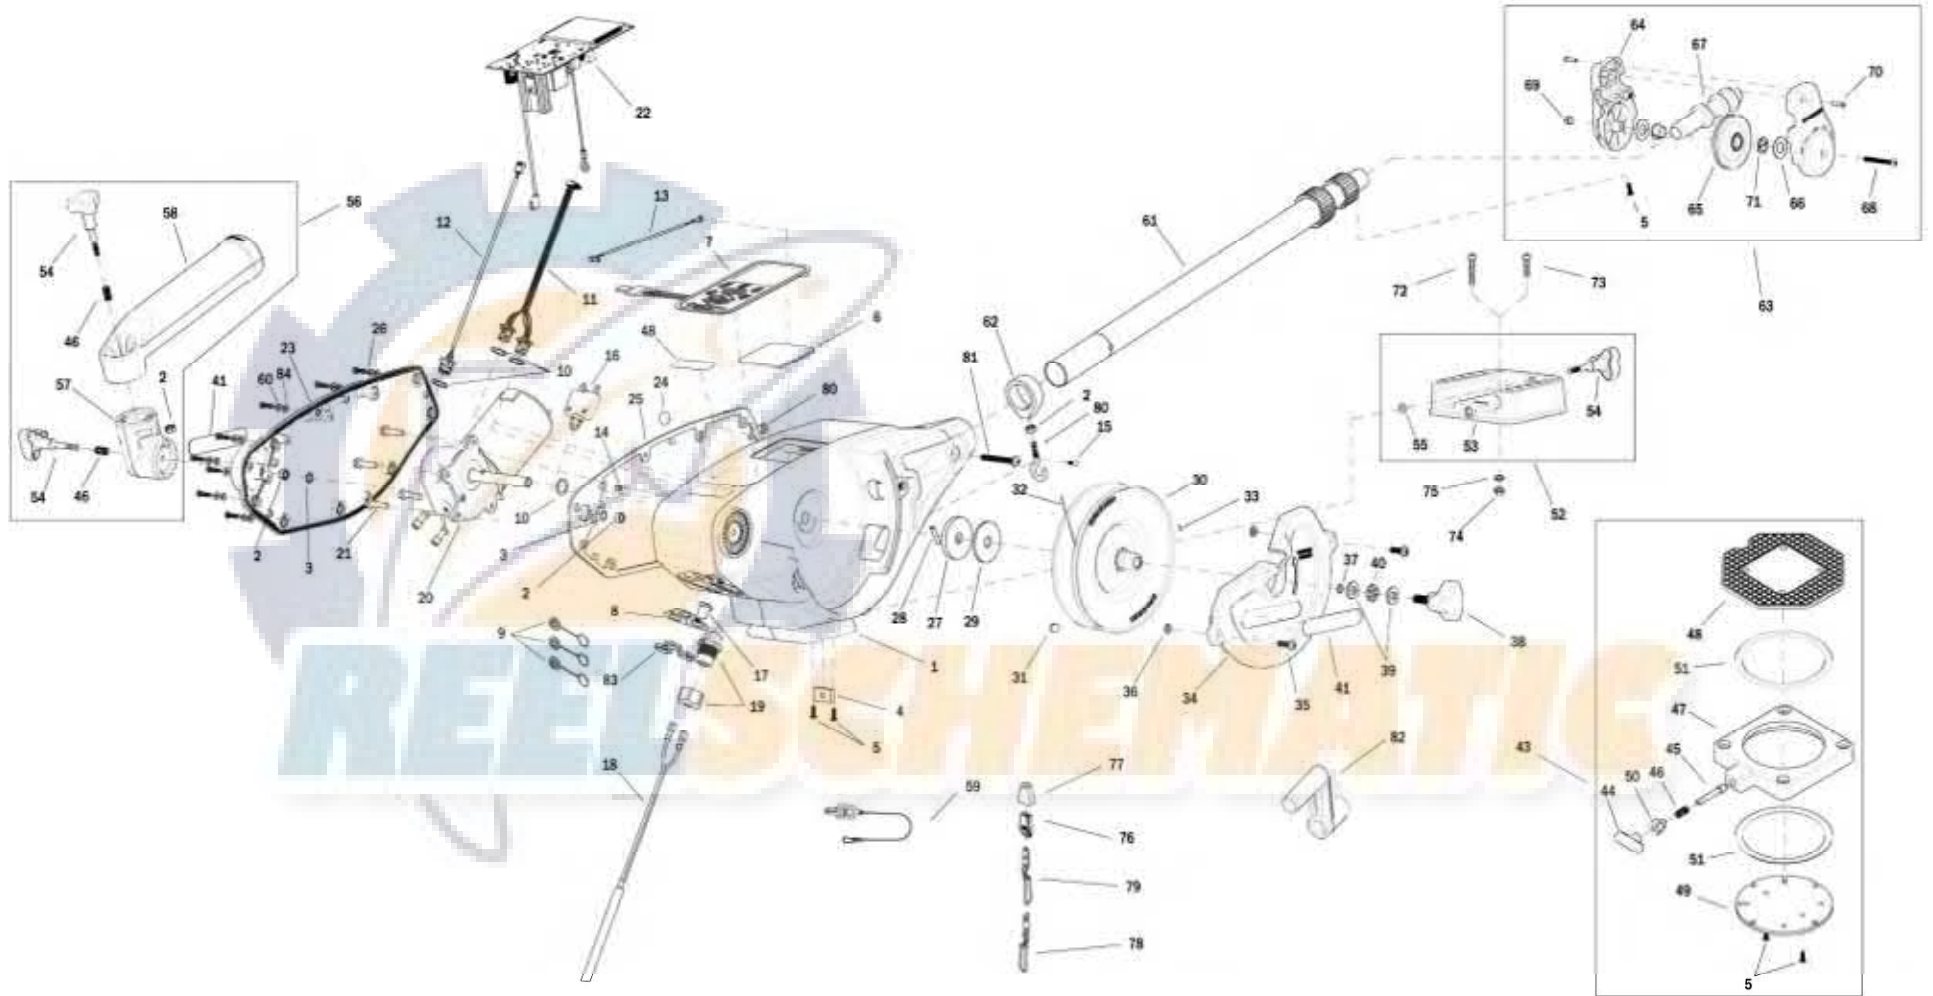

# 1902330 Digi-Troll 10 TS

1	3392525	FRAME, TS	30	3397908	REEL, ROUGH, 3.75" OD, SS	59	2200109	SALTWATER RELEASE
2	2263102	NUT-HEX 1/4-20 SS 300SRS	31	1459666	CERAMIC MAGNET P/N 42-B-5020	60	3394602	WASHER, FLAT, #8, SS
3	3394722	INSERT, PUSH ON	32	3775397	400' CABLE	61	3392010	ASY BOOM TELESCOPIC, SS
4	3394702	INSERT, BASE	33	9100070	CON LEADER SLEEVE	62	3397900	BALL HOOK EXTRUSION
5	2373450	SCREW-#8-18 X 3/8 THD* (SS)	34	3390206	COVER, REEL, TS	63	3990200	ASSY-CNN, BOOM END (SUB)
6	3396510	LENS-WINDOW MAG DTIV	35	2373434	SCREW-1/4-20 X 3/4 SS PPMS	64	3392520	CASE, PULLEY
7	3394019	KEYPAD, DIGI-TROLL 10	36	2071718	WASHER #10 NYLON RETAINING	65	3392300	SHEEVE, PULLEY
8	3396603	SEAL PLATE, DT10	37	3394605	O-RING, KNOB	66	3391507	SHIM, BOOM END
9	700176	CON XCAP MINI-CON PANEL MOUNT	38	3390103	KNOB, SOFT GRIP, CLUTCH	67	3392013	BOOM END, NEW
10	3391730	WASHER, SEAL, DATA	39	3391737	HDW WASHER, THRUST	68	3393485	SCREW-#10-24X1.75 PPMS S
11	3391220	HARNESS, COMM	40	9010280	HDW BEARING, THRUST	69	3393124	NUT-#10-32 NYLOK 18-8 SS
12	3391221	HARNESS, TRANSDUCER	41	3395634	DECAL- SIDE, BLACK	70	2303412	SCREW-#6-20 X 5/8 SELF TAP
13	3391223	HARNESS, RF ANTENNA	42	3395711	DECAL-PIC TS	71	3390005	BEARING-NYLINER, #8L5-1/2-F
14	1234002	HDW INSERT SS PRESS 1/4IN(SUB)	43	2998905	CNN ASY, SWIVEL BASE	72	9280720	HDW SCR 1/4 20X2 TRUSS HD PHIL
15	3393426	SCREW-#6-32X3/8,TRIM'D HEX CAP	44	2249001	HDW KNB RELEASE PIN	73	9280713	HDW SCR 1/4 20X1 1/2 TRUSS HEA
16	3398205	CIRCUIT BREAKER, 25 AMP	45	3392600	PIN - RELEASE	74	2263103	NUT-1/4-20 NYLOCK SS
17	1221491	BOOT CIRCUIT BREAKER	46	2287002	HDW SPRING RELEASE PIN	75	2371712	WASHER-FLAT 9/32 X 5/8 X 1/16
18	3993220	ASSY, POWER CABLE, RETRO(SUB)	47	2267001	ASY PLATE BASE MACHINED	76	9100100	CON TERMINATOR
19	3392920	STRAIN-RELIEF, HEYCO M4502	48	2267002	BRK PLATE SWIVEL	77	9100101	CUSHION SLEEVE TERMINATOR
20	3996515	MOTOR/GEAR HOUSING ASSY	49	3391919	PLATE, INDEX TS	78	9100620	HDW SNAP SWIVEL 4/0-37 MARLIN
21	3393411	SCREW-FLANGE HEX HI-LO	50	2277001	HDW RETAINER RELEASE NUT	79	2200148	ASY SNAP & INSULATOR
22	3394008	ASY PCA,DIGI-TRLL 10,10TS	51	9010004	HDW BEARING SWIVEL BASE	80	9040040	HDW BOLT 1/4-20 ROLLEDTHD HOOK
23	3390204	COVER, MOTOR, TS	52	3991930	ASY, MNT BASE DT/MAG(SUB)	81	3393461	SCREW-1/4-20 x 2" SS, PPH
24	401966-3	MIC VENT,PTFE LU LRA MATERIAL	53	3391955	BASE-MOUNT, DT PRO/MAG ST	82	3390910	HANDLE-CRANK, MANUAL
25	3396902	GASKET, COVER	54	3390101	KNOB-CANNON, SOFT GRIP	83	1459666	CERAMIC MAGNET
26	3393480	SCREW-#10X.75"PPH HI-LO SS	55	3393000	RING, RETAINING, 1/4" SHAFT	83	3393113	NUT, HEX, MINI-CON-X
27	3391907	PLATE, CLUTCH SHAFT	56	3991904	ASSY-CNN, ROD HOLDER	84	3391732	WASHER, SEALING
28	3392640	PIN, DRIVESHAFT	57	3394200	ARM, DUAL AXIS-ROD HOLDER			
29	3391711	PAD, CLUTCH	58	3392033	TUBE, DUAL AXIS RD HLDR			